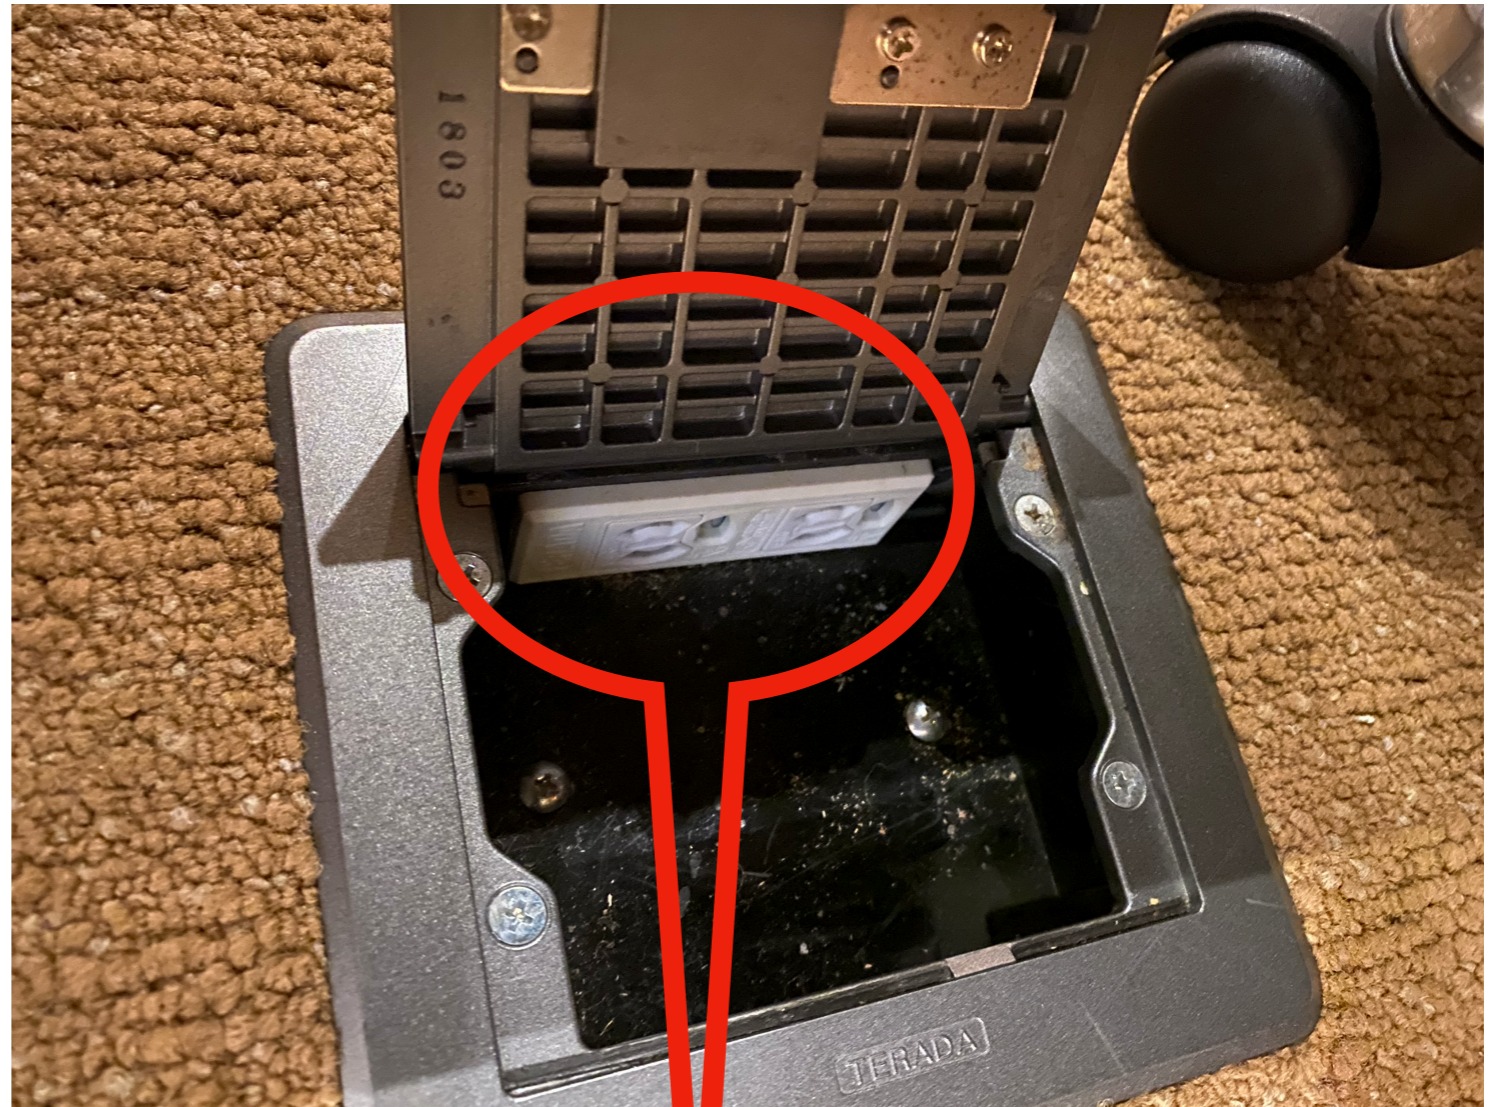

AC power socket on each table

Plug the cable under each table into the socket under the lid

Plug

Socket (in the **Verticle** side)