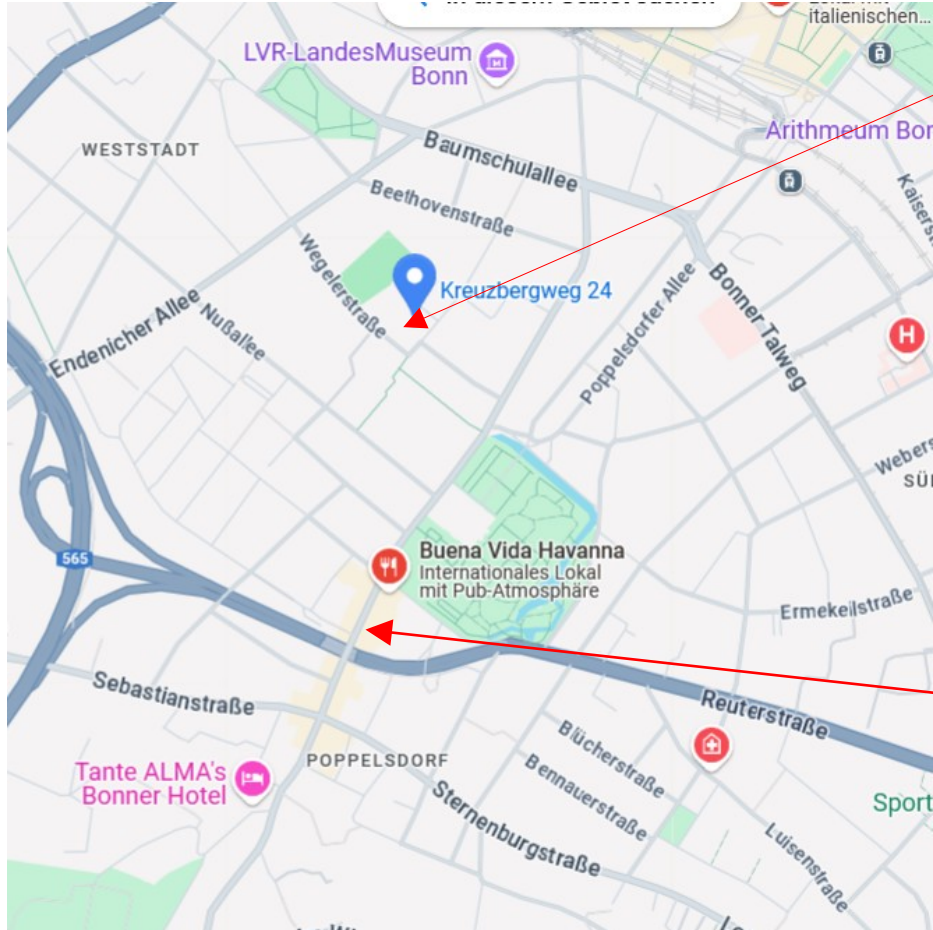

Welcome

to

Bonn

Vicinity

FTD

Area with many restaurants for lunch
and today's dinner

Downtown Bonn

Rhein

Brewery
tomorrows dinner (social event)
<https://www.boennsch.de/>
(7 places at 19:45)

Beethovens birthplace
potential excursion
on Friday morning