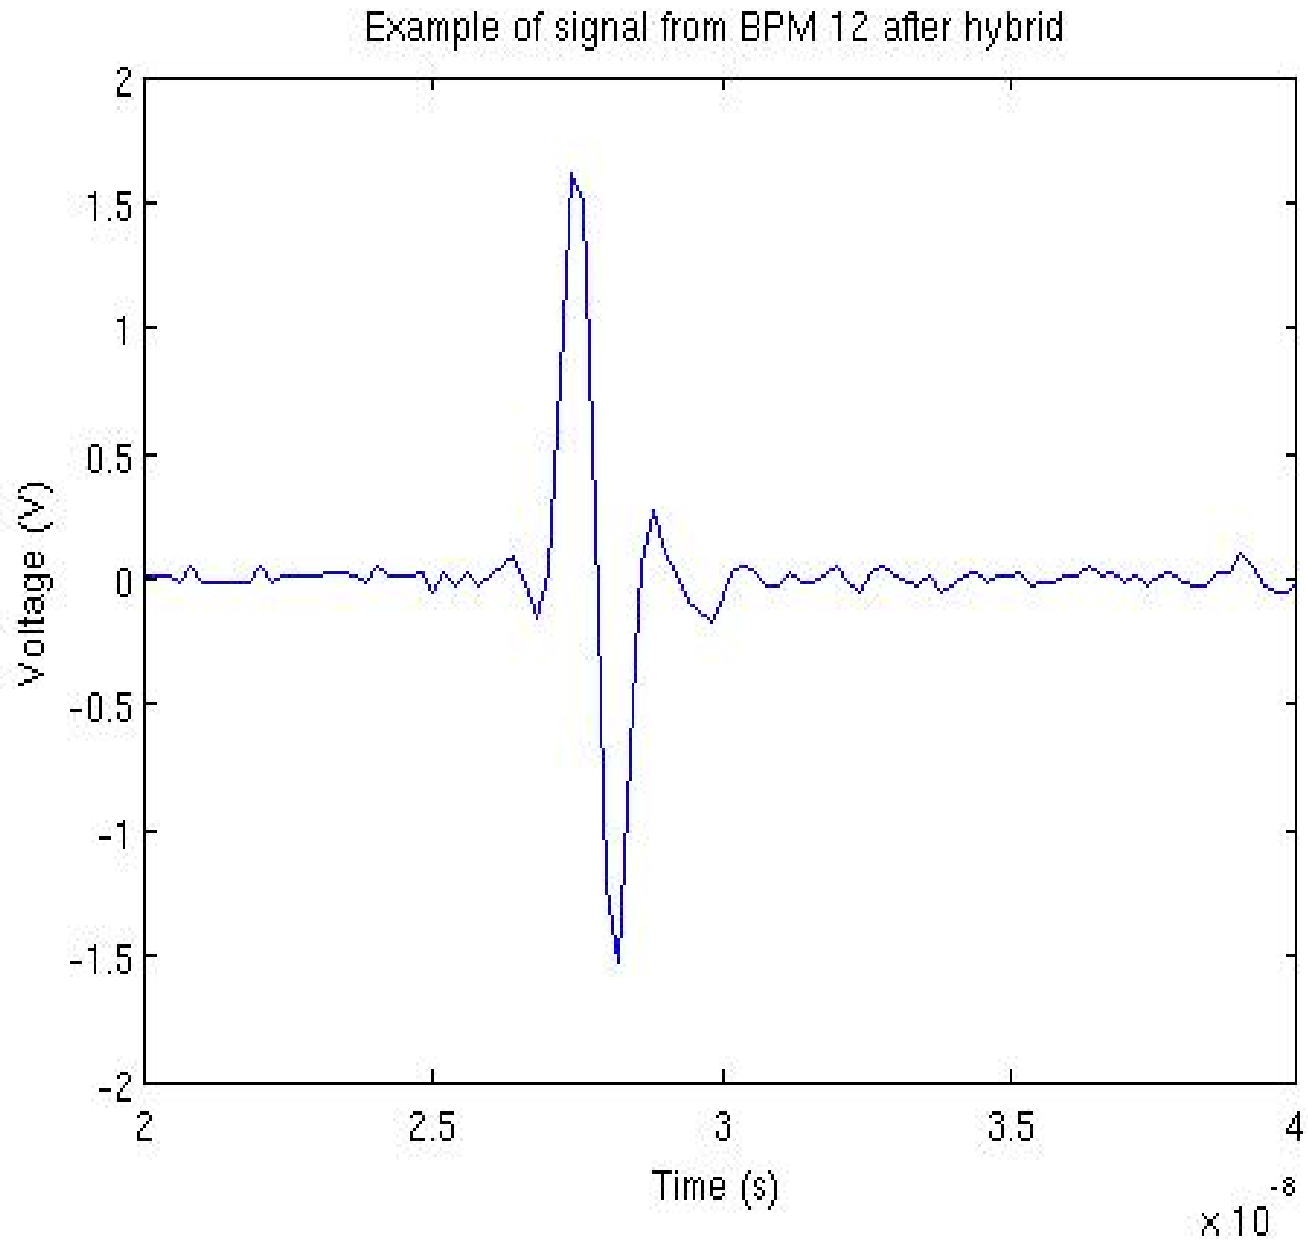

Raw stripline data

Example of raw stripline signal from BPM12 (12db attenuation)

Signal after hybrid

Signal after hybrid + filter