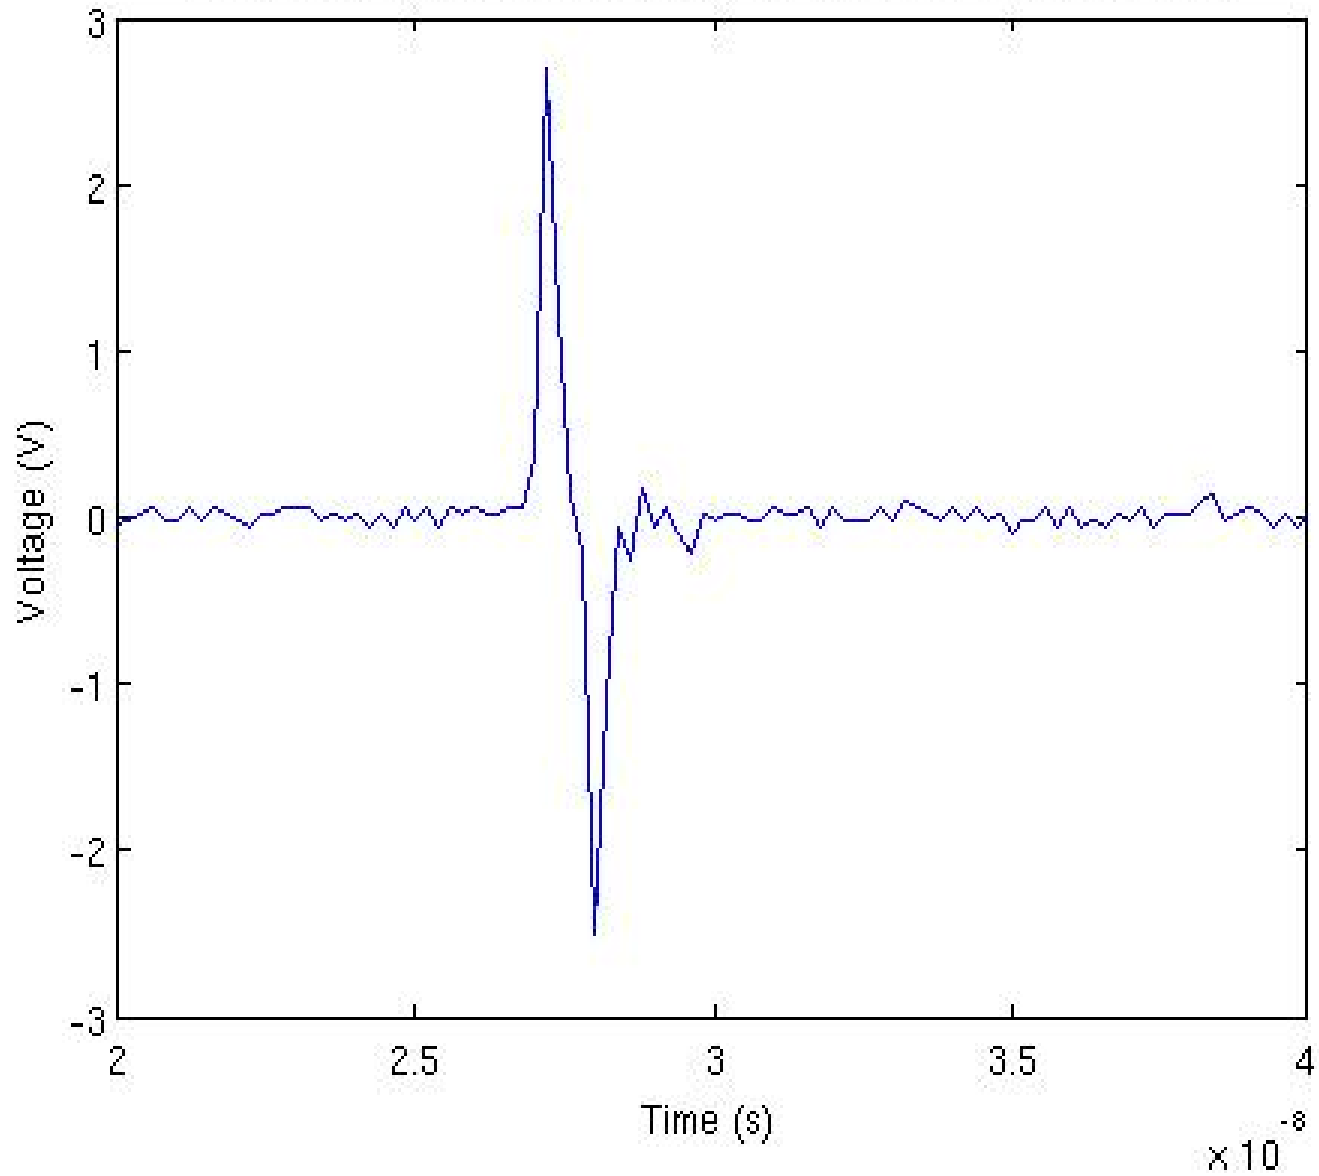

Raw stripline data

Example of raw stripline signal from BPM12 (12db attenuation)

Signal after hybrid

Signal after hybrid + filter