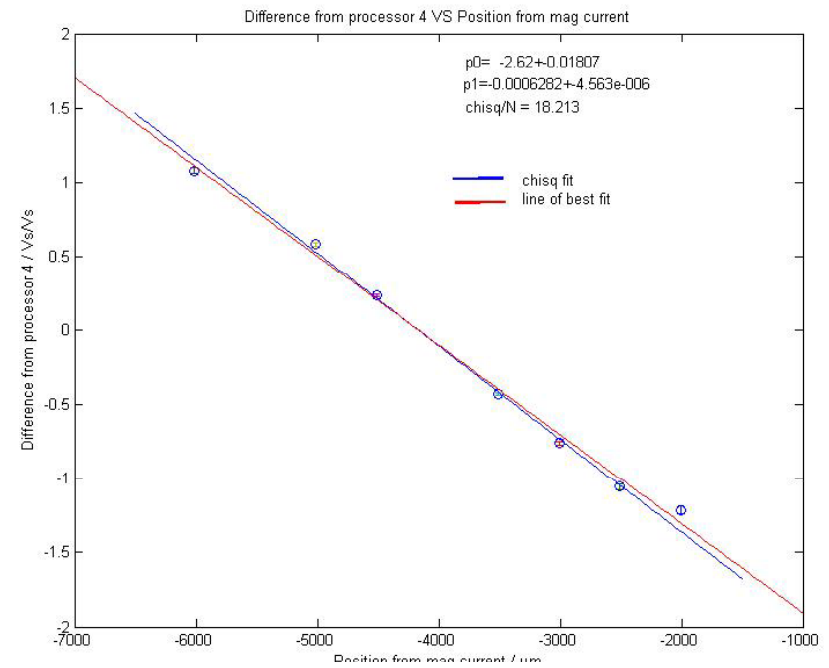

ATF BPM analysis

March 08 calibration results – 2 processors on 1 pickup

Dec 07 calibration results – 4 processors on 1 pickup

Dec 07 resolution results – 4 processors on 1 pickup

Lab tests