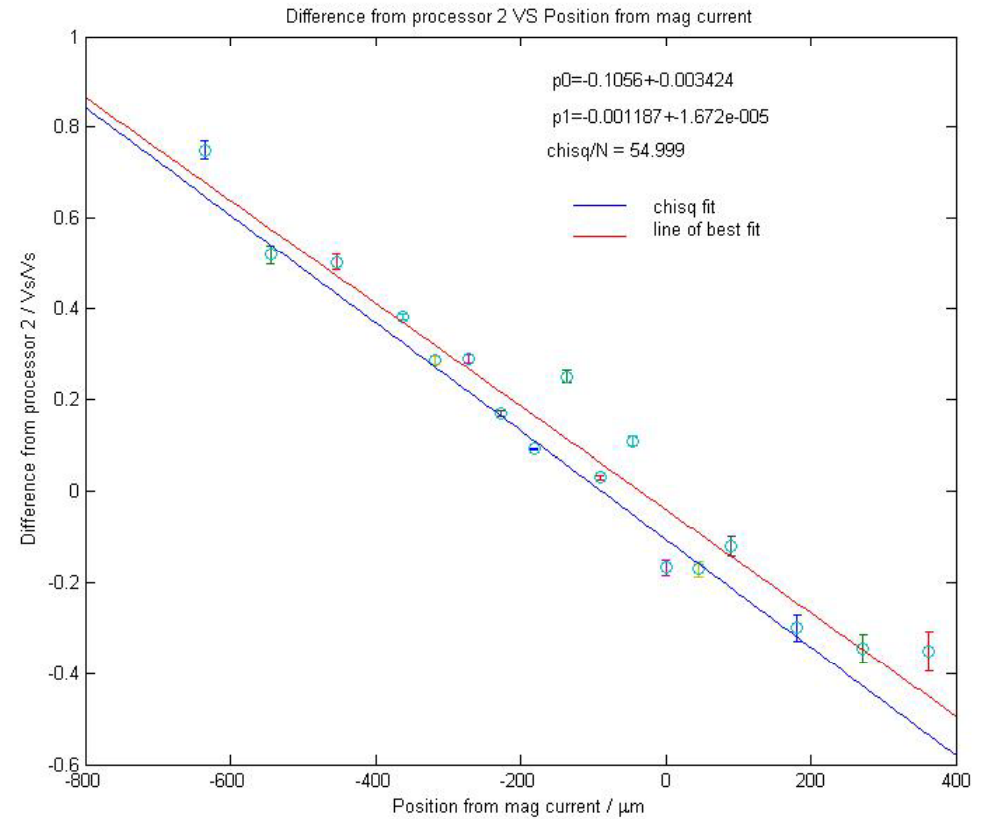

ATF BPM analysis

March 08 calibration results – 2 processors on 1 pickup

Dec 07 calibration results – 4 processors on 1 pickup

Dec 07 resolution results – 4 processors on 1 pickup

Lab tests