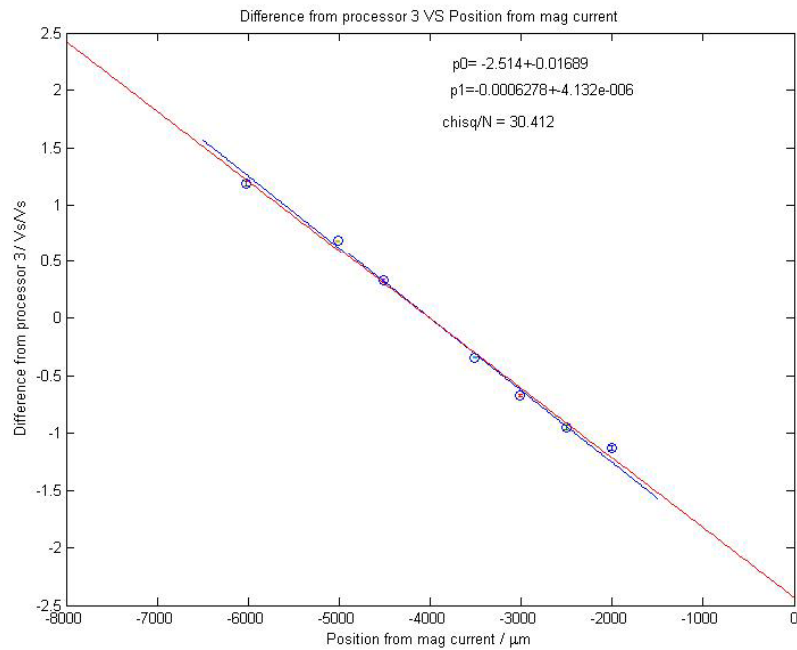

ATF BPM analysis

March 08 calibration results – 2 processors on 1 pickup

Dec 07 calibration results – 4 processors on 1 pickup

Dec 07 resolution results – 4 processors on 1 pickup

Lab tests