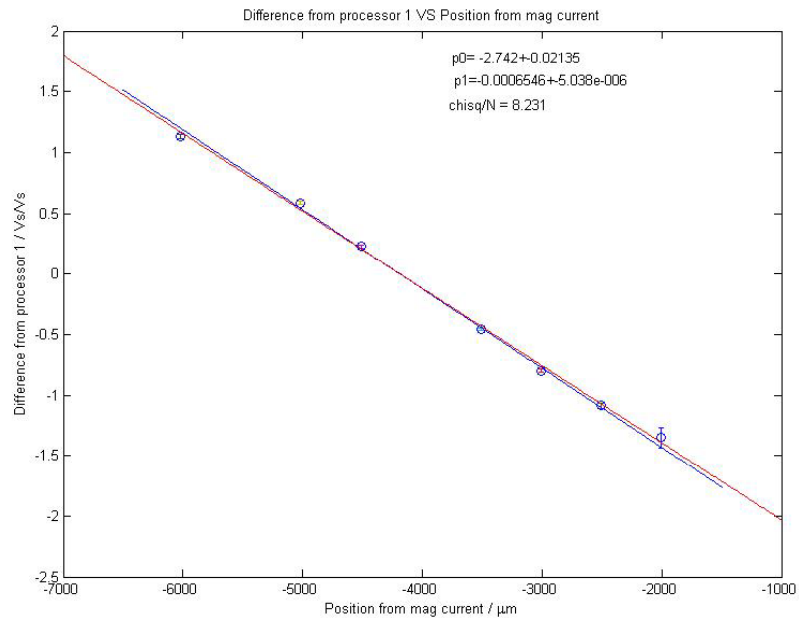

ATF BPM analysis

March 08 calibration results – 2 processors on 1 pickup

Dec 07 calibration results – 4 processors on 1 pickup

Dec 07 resolution results – 4 processors on 1 pickup

Lab tests