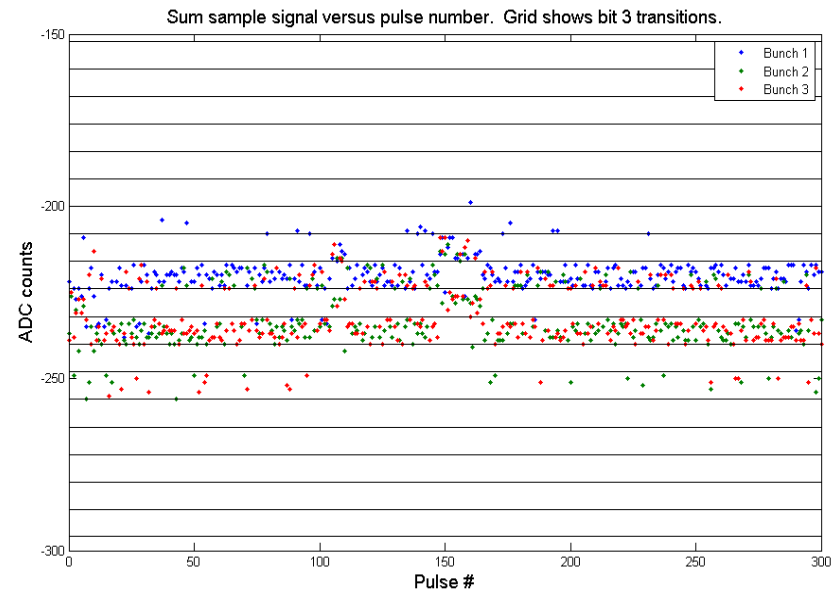

April 2008 long sampling run data

May 2008 148ns jitter run data