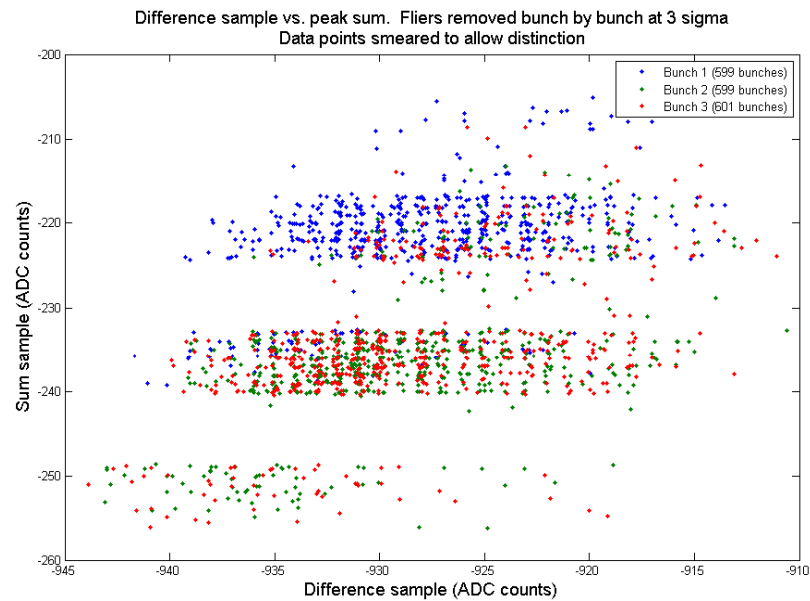

April 2008 long sampling run data

May 2008 148ns jitter run data