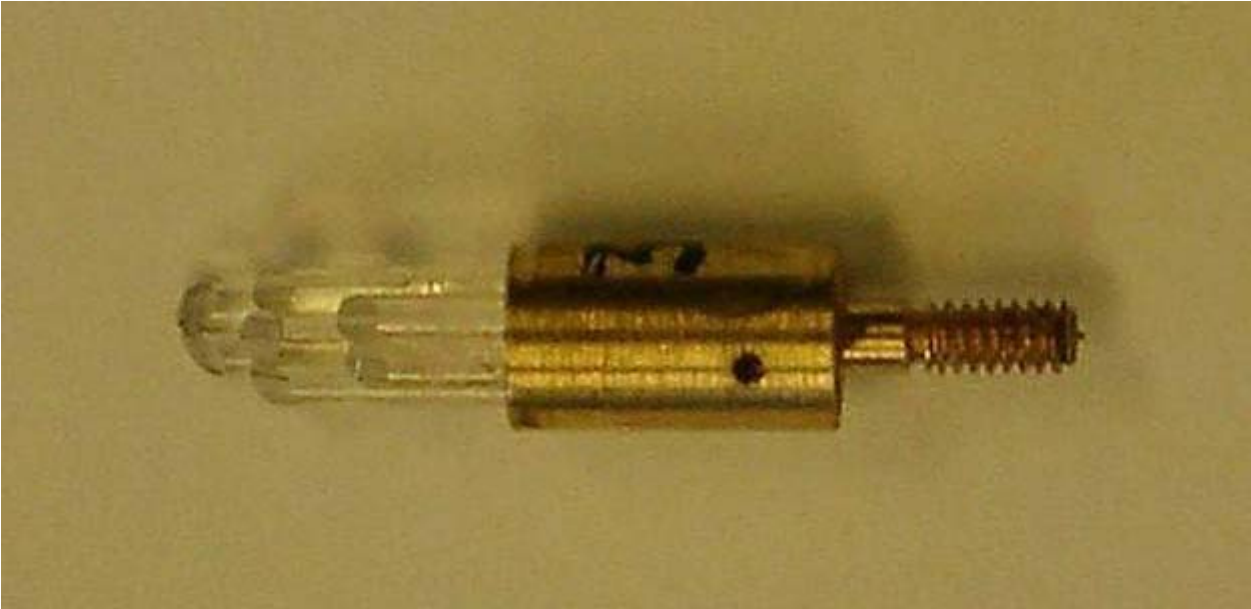

# Last view

Laser for LP.

A. Lebedev, BNL, Aug 2008

Laser beam set with a  
New entrance window

SCALE 1/2

Incoming wide laser beam

Photo of mirror bundle

# Position of mirror bundles inside LP

# MORE DETAILS for DOME, side view

Slot for laser beam

DOME, front view from laser

15mm

Slot opening border

Soldered wire

FIELD CAGE

Questions:  
1. Vee position (red lines)