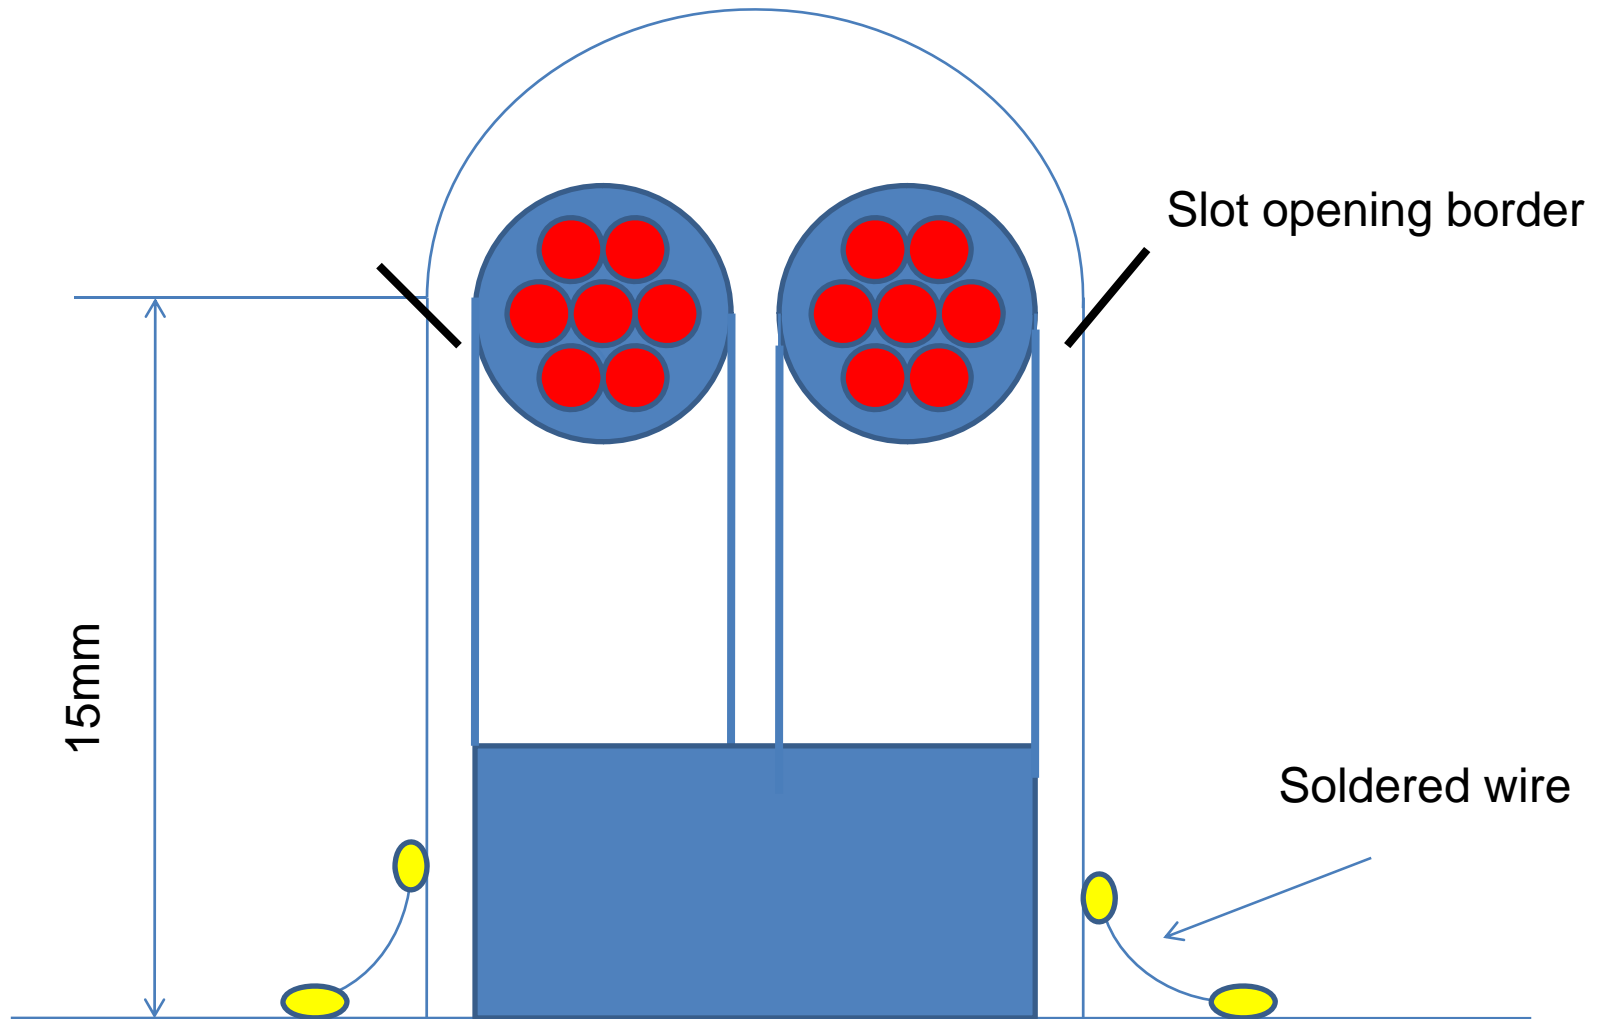

# Position of mirror bundles inside LP

# MORE DETAILS for DOME, side view

Slot for laser beam

DOME, front view from laser

15mm

Slot opening border

Soldered wire

FIELD CAGE

Questions:  
1. Vee position (red lines)