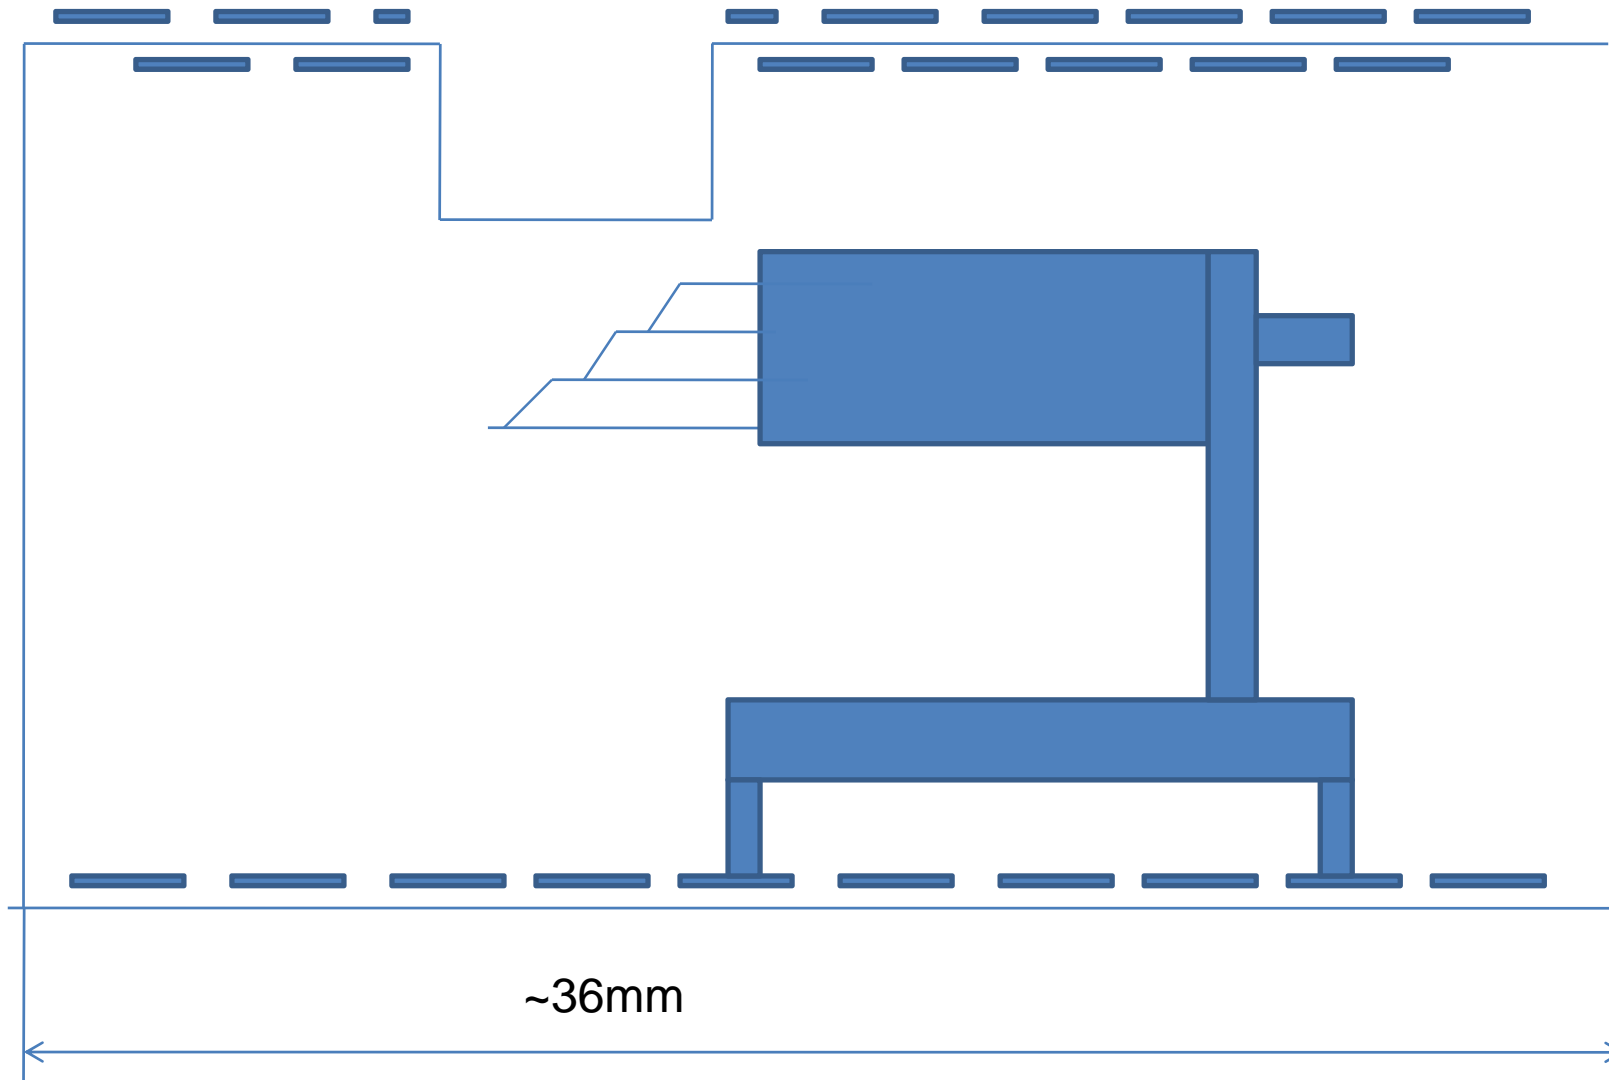

# Last view

Laser for LP.

A. Lebedev, BNL, Aug 2008

Laser beam set with a  
New entrance window

SCALE 1/2

Incoming wide laser beam

Photo of mirror bundle

# Position of mirror bundles inside LP

# MORE DETAILS for DOME, side view

Slot for laser beam

DOME, front view from laser

15mm

Slot opening border

Soldered wire

FIELD CAGE

Questions:  
1. Vee position (red lines)