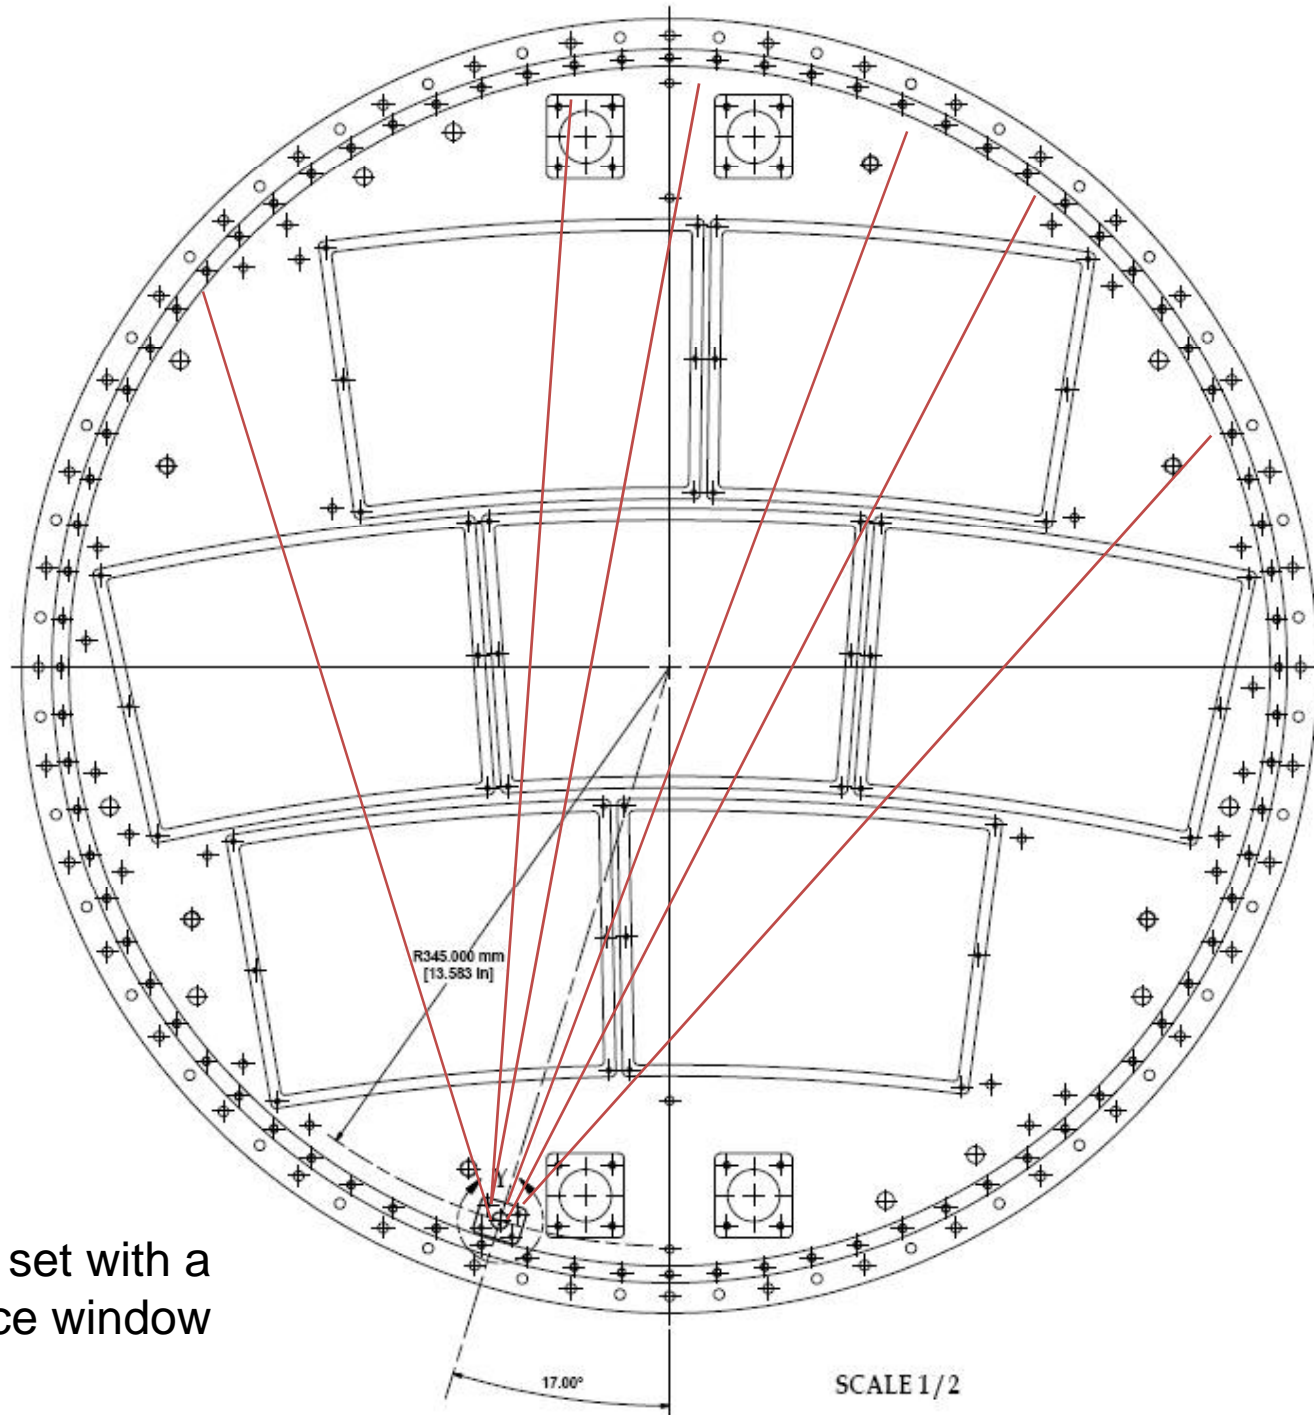

# Last view

Laser for LP.

A. Lebedev, BNL, Aug 2008

Laser beam set with a  
New entrance window

SCALE 1/2

Incoming wide laser beam

Photo of mirror bundle

# Position of mirror bundles inside LP

# MORE DETAILS for DOME, side view

Slot for laser beam

DOME, front view from laser

15mm

Slot opening border

Soldered wire

FIELD CAGE

Questions:  
1. Vee position (red lines)