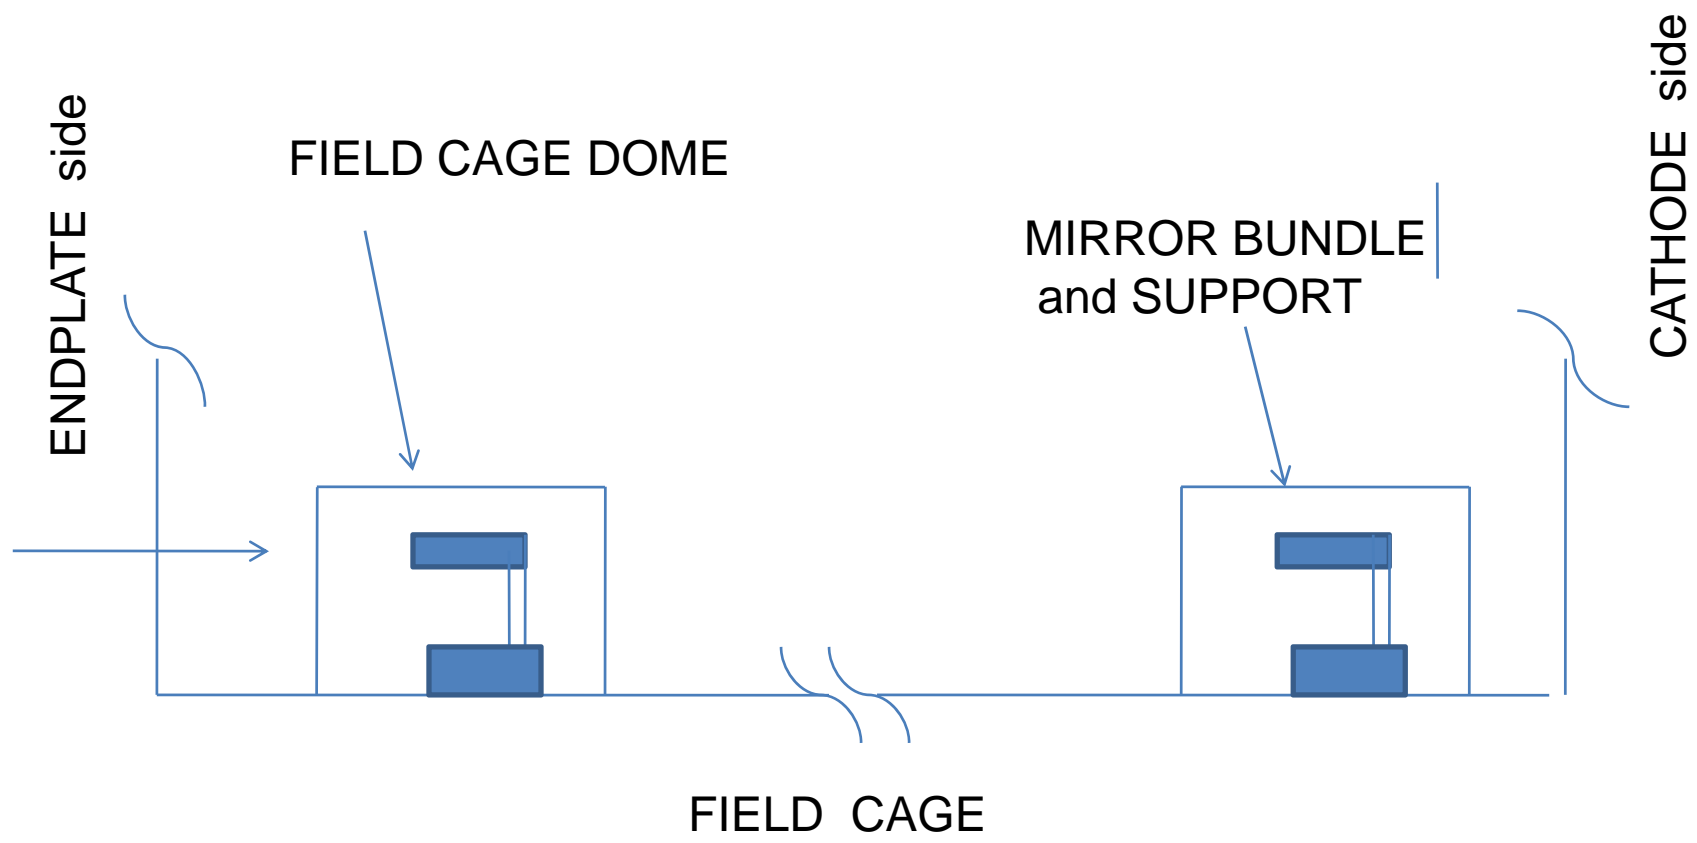

# Last view

Laser for LP.

A. Lebedev, BNL, Aug 2008

Laser beam set with a  
New entrance window

SCALE 1/2

Incoming wide laser beam

Photo of mirror bundle

# Position of mirror bundles inside LP

# MORE DETAILS for DOME, side view

Slot for laser beam

DOME, front view from laser

15mm

Slot opening border

Soldered wire

FIELD CAGE

Questions:  
1. Vee position (red lines)