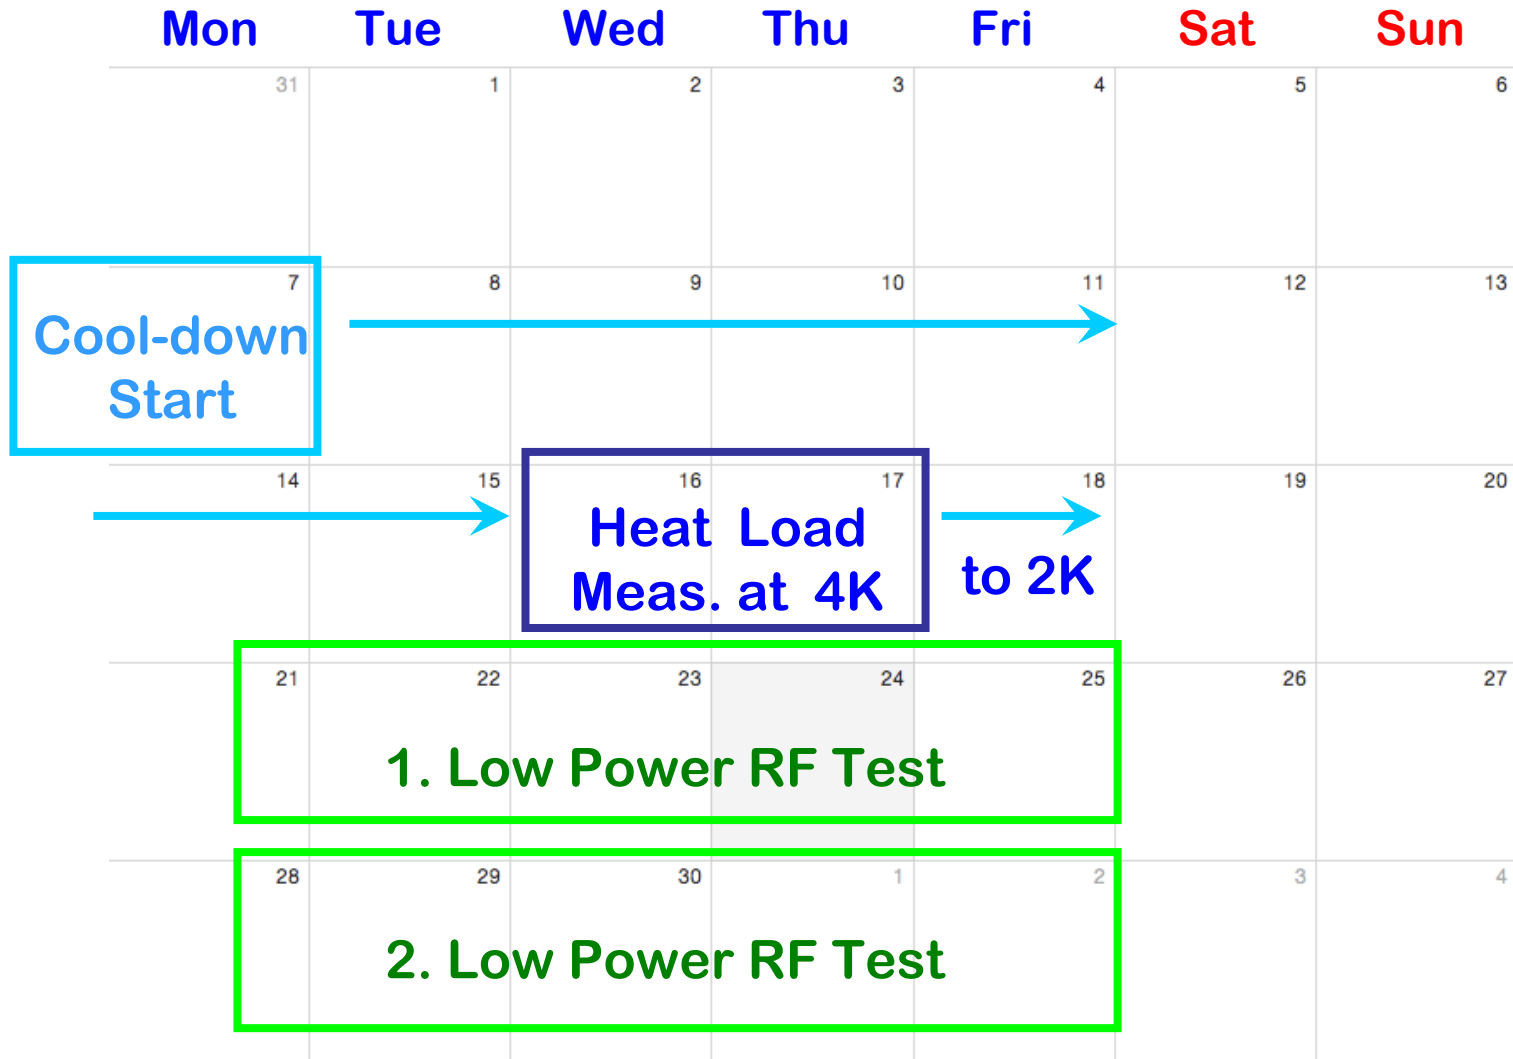

June, 2010

July, 2010

Mon	Tue	Wed	Thu	Fri	Sat	Sun	
28	29	30	1	2	3	4	
5	3. Low Power RF Test INFN/FNAL				9	10	11
12	Heat Load Meas. at 2K		Calib. Meas. at 2K by Heater		17	18	
Holiday	4. Low Power RF Test (or INFN/FNAL)				24	25	
26	27	28	29	30	31	1	

→ Warm up