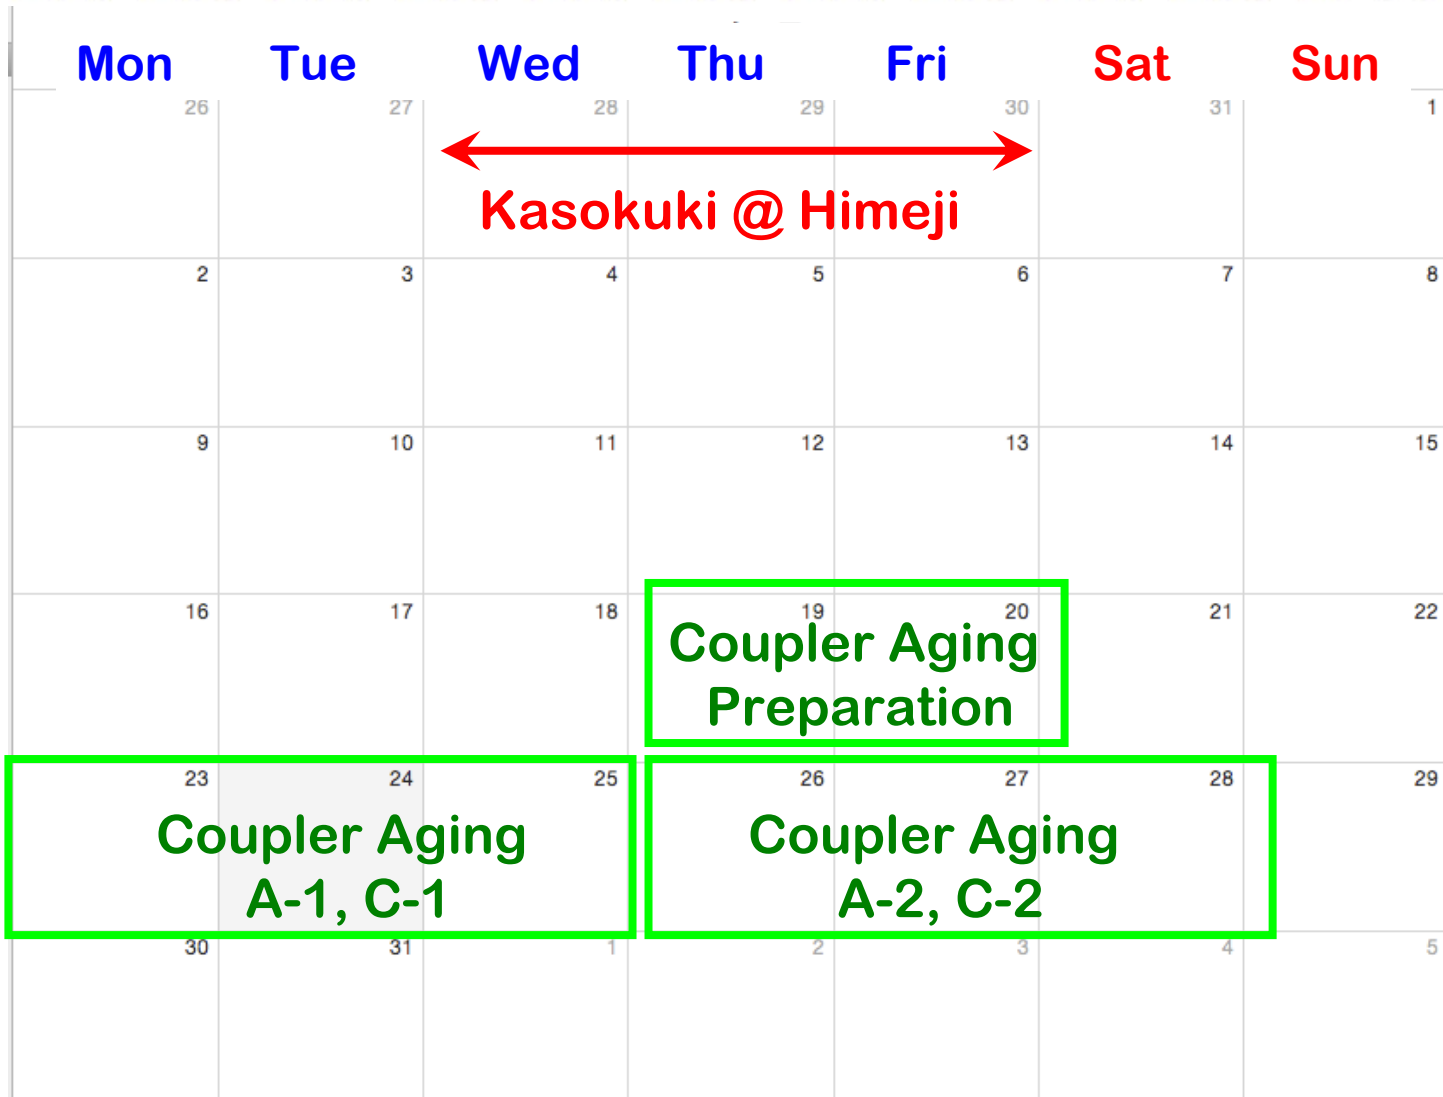

July, 2010

Mon	Tue	Wed	Thu	Fri	Sat	Sun	
28	29	30	1	2	3	4	
5	3. Low Power RF Test INFN/FNAL				9	10	11
12	Heat Load Meas. at 2K		Calib. Meas. at 2K by Heater		17	18	
Holiday	4. Low Power RF Test (or INFN/FNAL)				24	25	
26	27	28	29	30	31	1	

→ Warm up

August, 2010