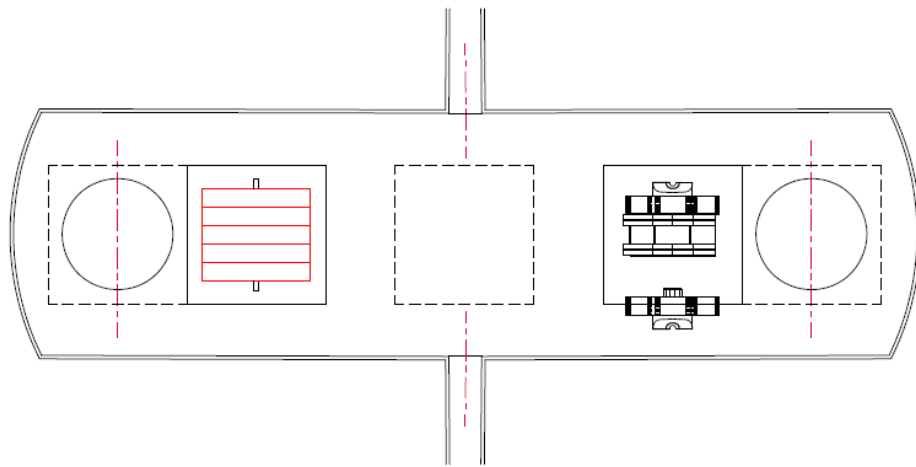

# RDR Experimental Area

# RDR Experimental Area - Modified

4465 m<sup>2</sup>

Experimental Area – Lateral Shafts