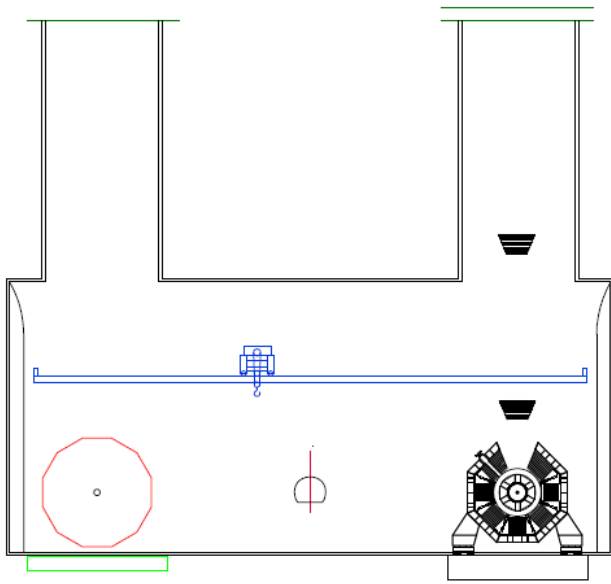

# RDR Experimental Area

# RDR Experimental Area - Modified

4465 m<sup>2</sup>

Experimental Area – Lateral Shafts