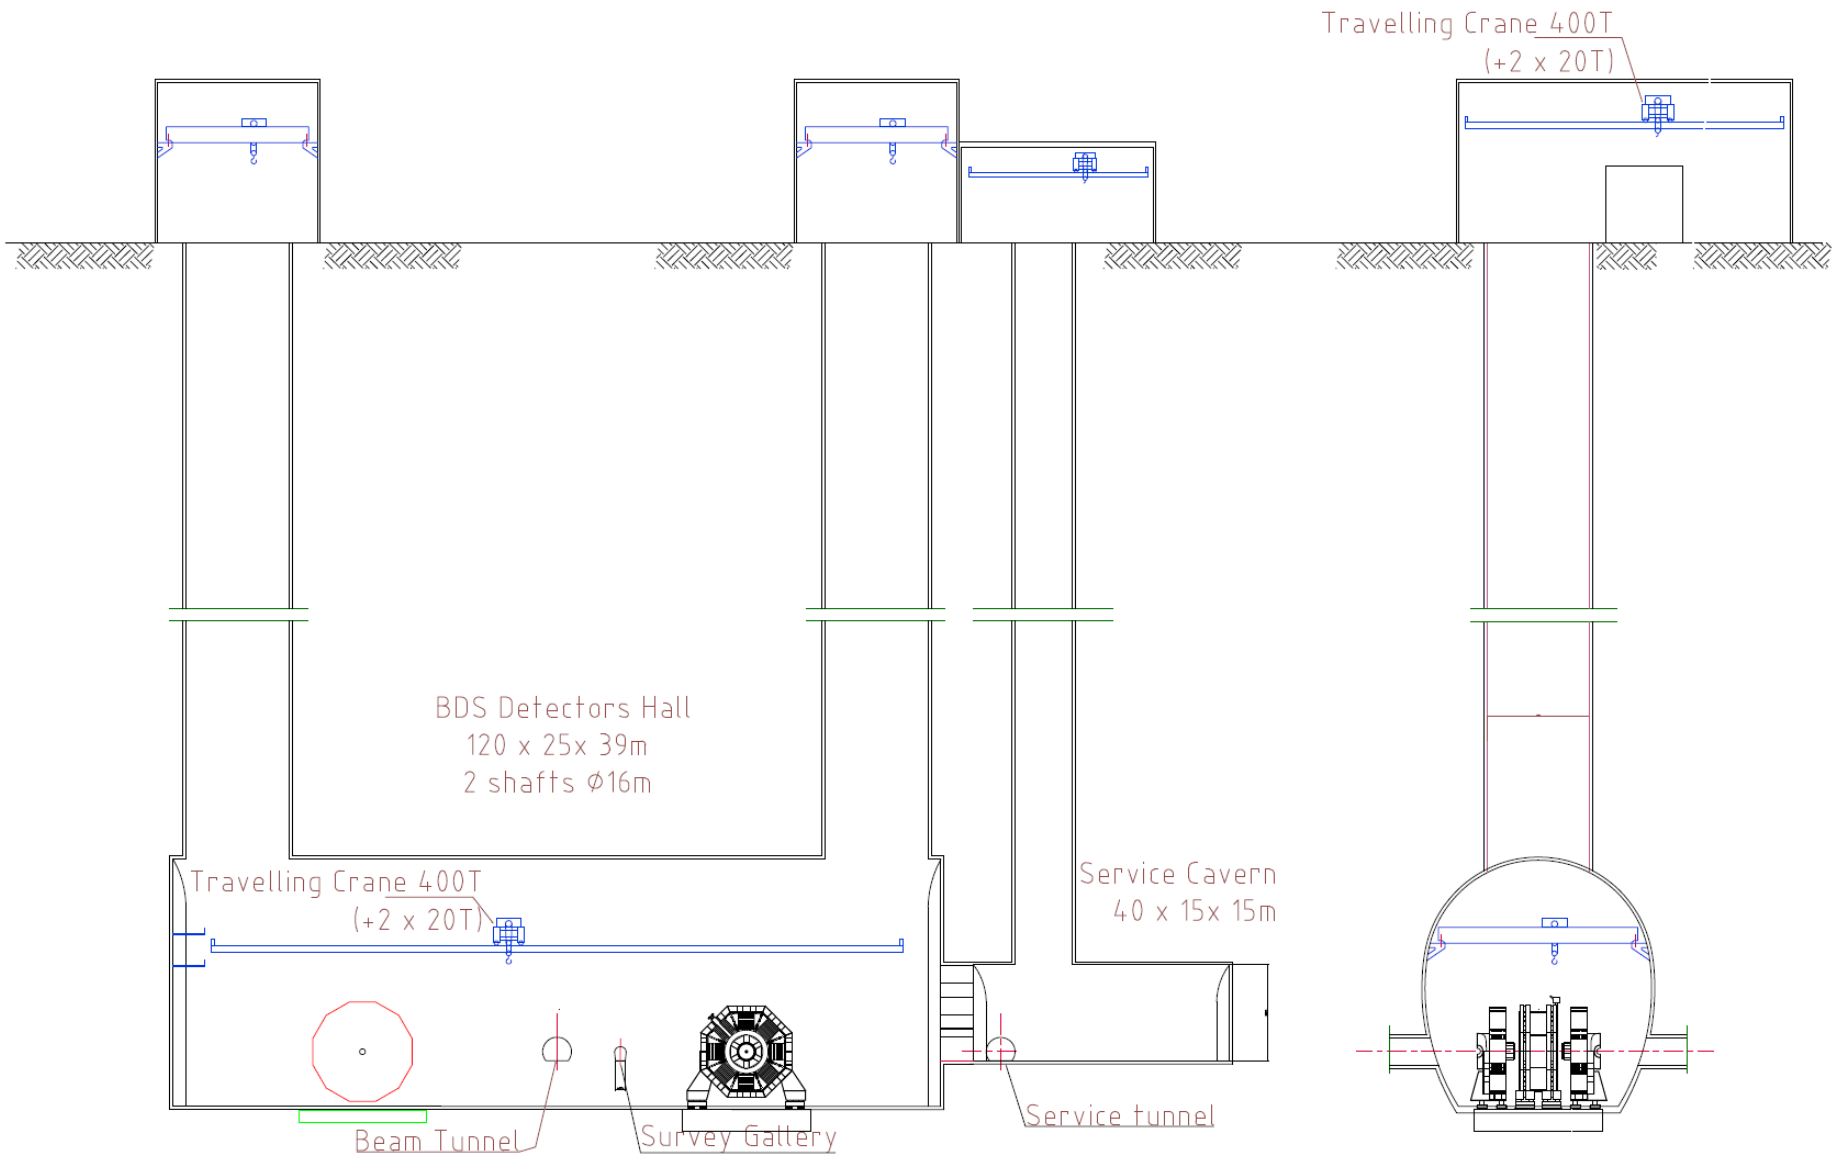

# RDR Experimental Area

# RDR Experimental Area - Modified

4465 m<sup>2</sup>

Experimental Area – Lateral Shafts