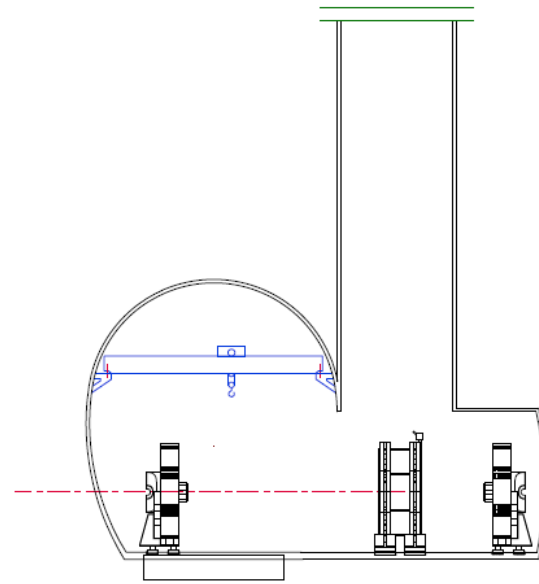

# RDR Experimental Area - Modified

4465 m<sup>2</sup>

Experimental Area – Lateral Shafts