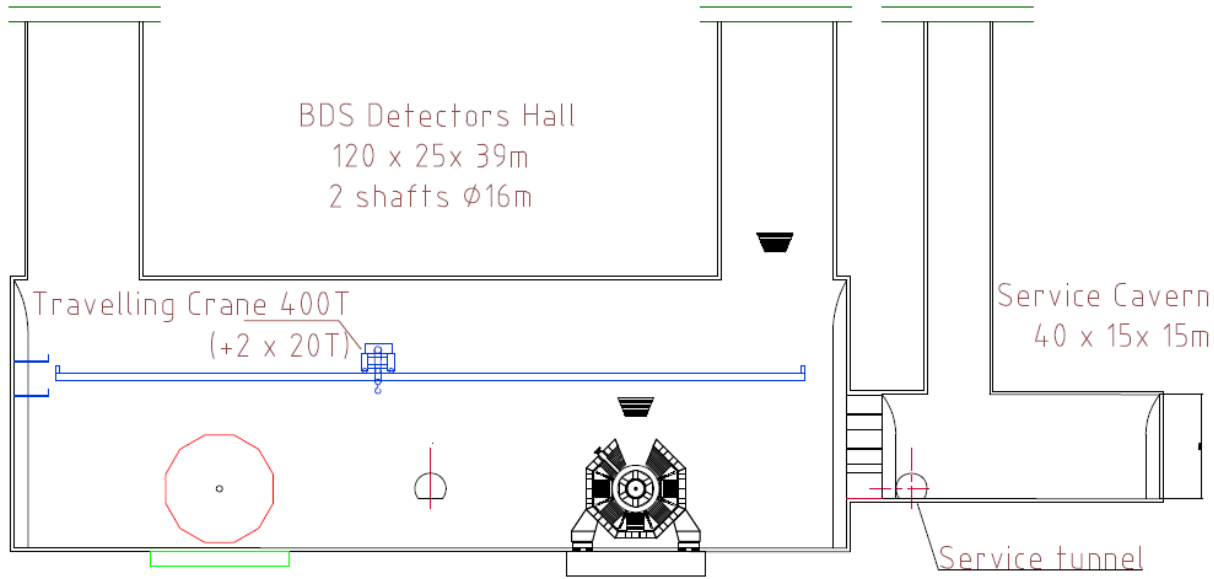

# RDR Experimental Area

# RDR Experimental Area - Modified

4465 m<sup>2</sup>

Experimental Area – Lateral Shafts