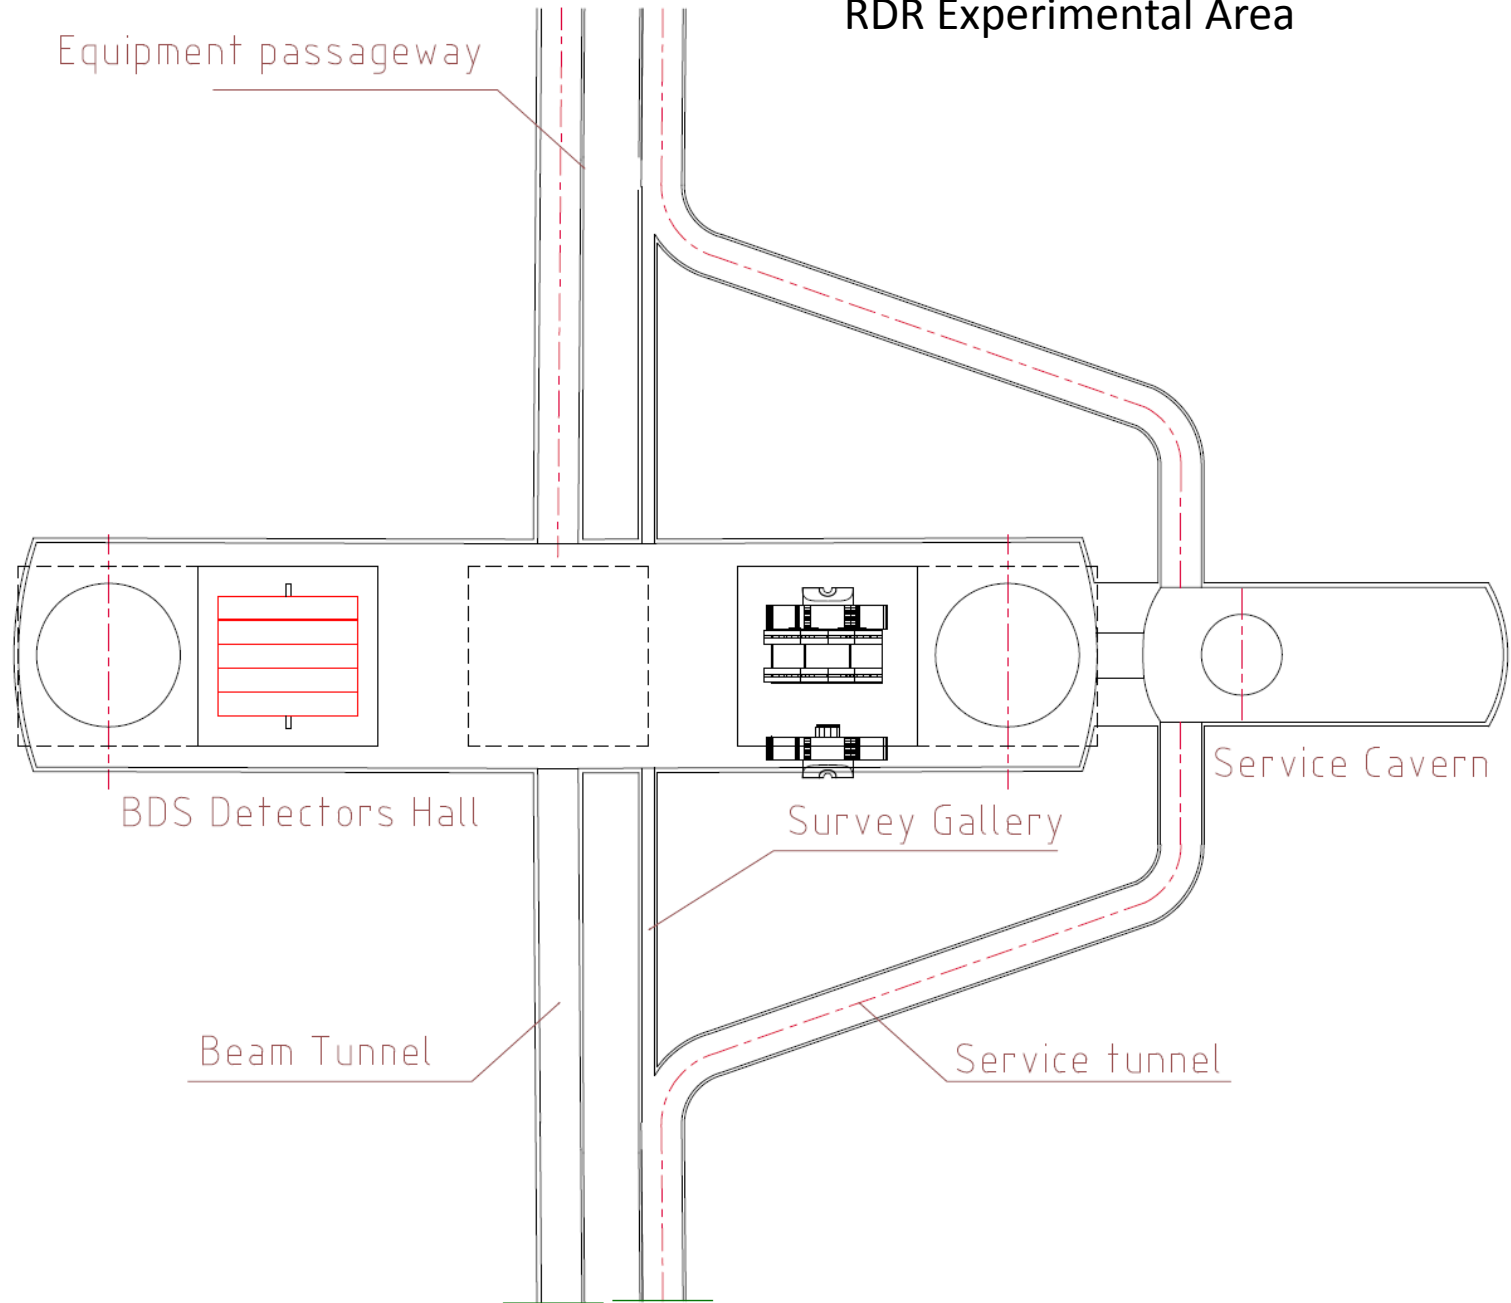

# RDR Experimental Area

# RDR Experimental Area - Modified

4465 m<sup>2</sup>

Experimental Area – Lateral Shafts