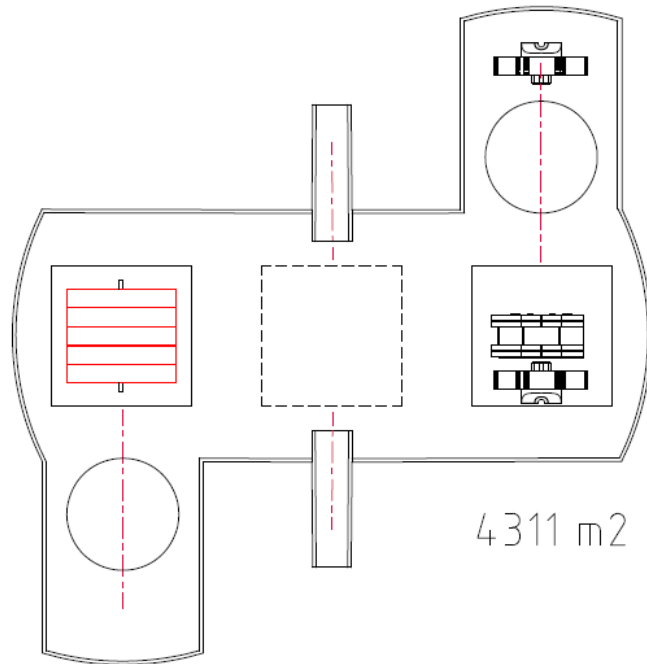

# RDR Experimental Area - Modified

4465 m<sup>2</sup>

Experimental Area – Lateral Shafts