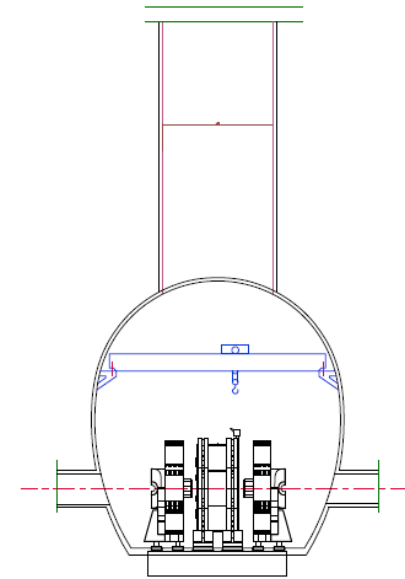

# RDR Experimental Area - Modified

4465 m<sup>2</sup>

Experimental Area – Lateral Shafts