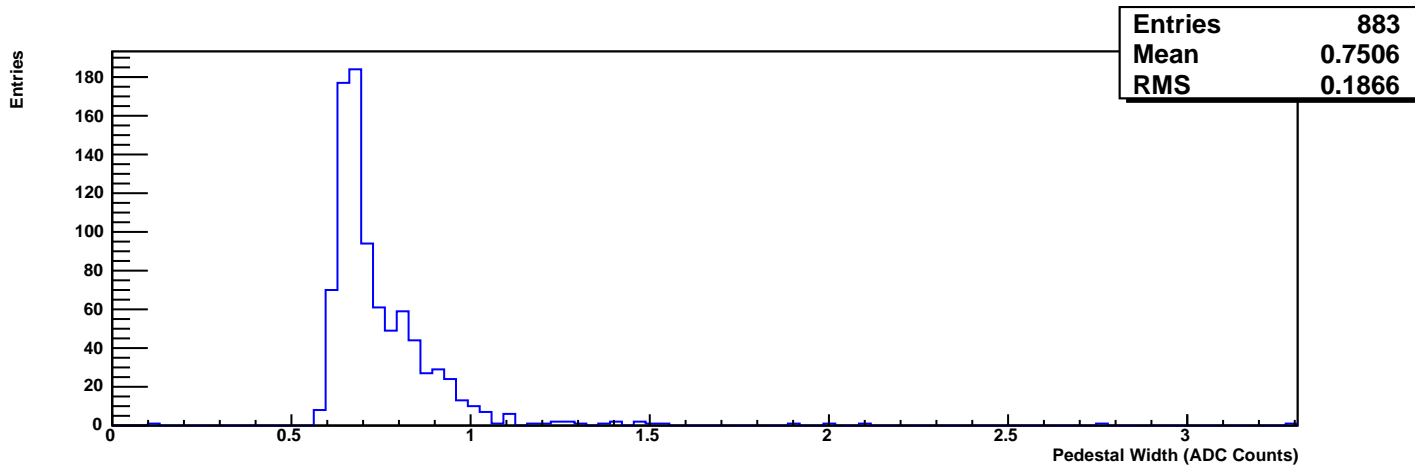

Pedestal Value (ADC Counts) - RCU 0

Pedestal Width (ADC Counts) - RCU 0

Pulse Count - RCU 0

Total Charge (ADC Counts) - RCU 0

Average Peak Height (ADC Counts) - RCU 0

Charge per pulse (ADC Counts) - RCU 0