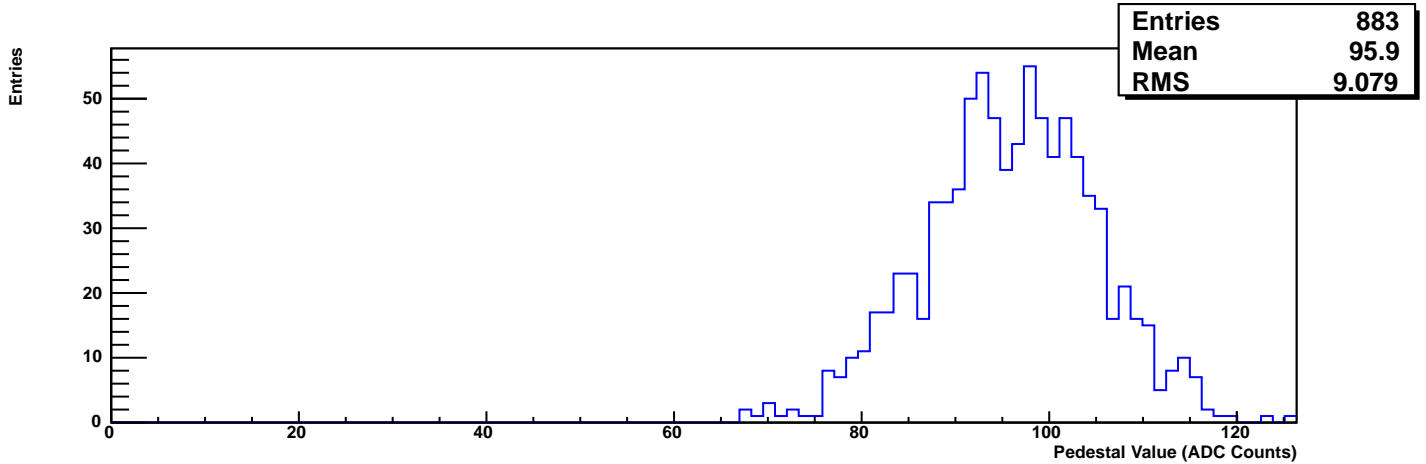

Pedestal Value (ADC Counts) - RCU 0

Pedestal Width (ADC Counts) - RCU 0

Pulse Count - RCU 0

Total Charge (ADC Counts) - RCU 0

Average Peak Height (ADC Counts) - RCU 0

Charge per pulse (ADC Counts) - RCU 0