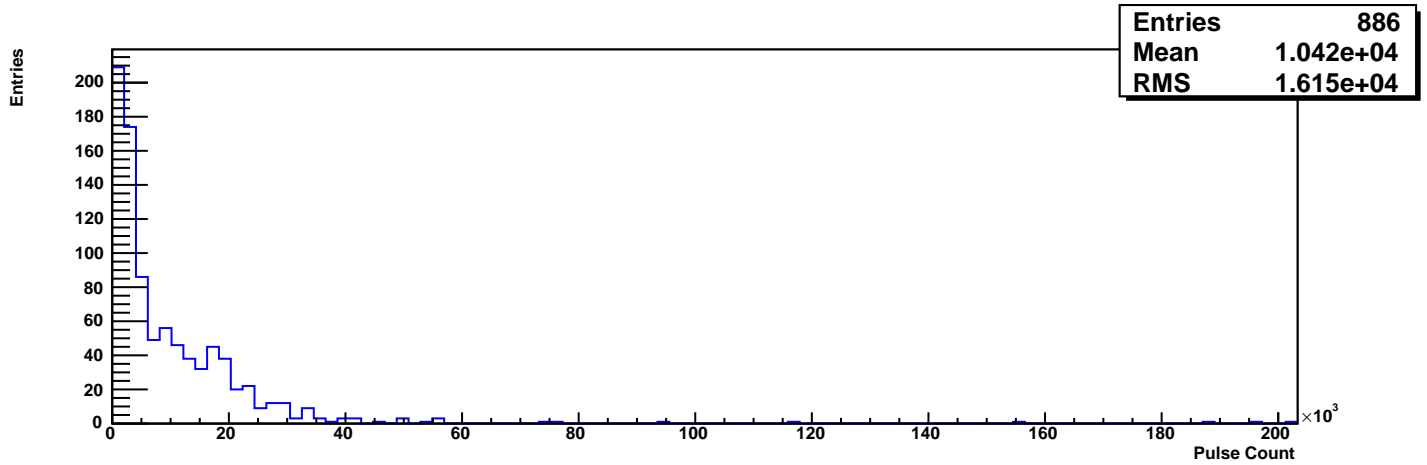

Pedestal Value (ADC Counts) - RCU 0

Pedestal Width (ADC Counts) - RCU 0

Pulse Count - RCU 0

Total Charge (ADC Counts) - RCU 0

Average Peak Height (ADC Counts) - RCU 0

Charge per pulse (ADC Counts) - RCU 0