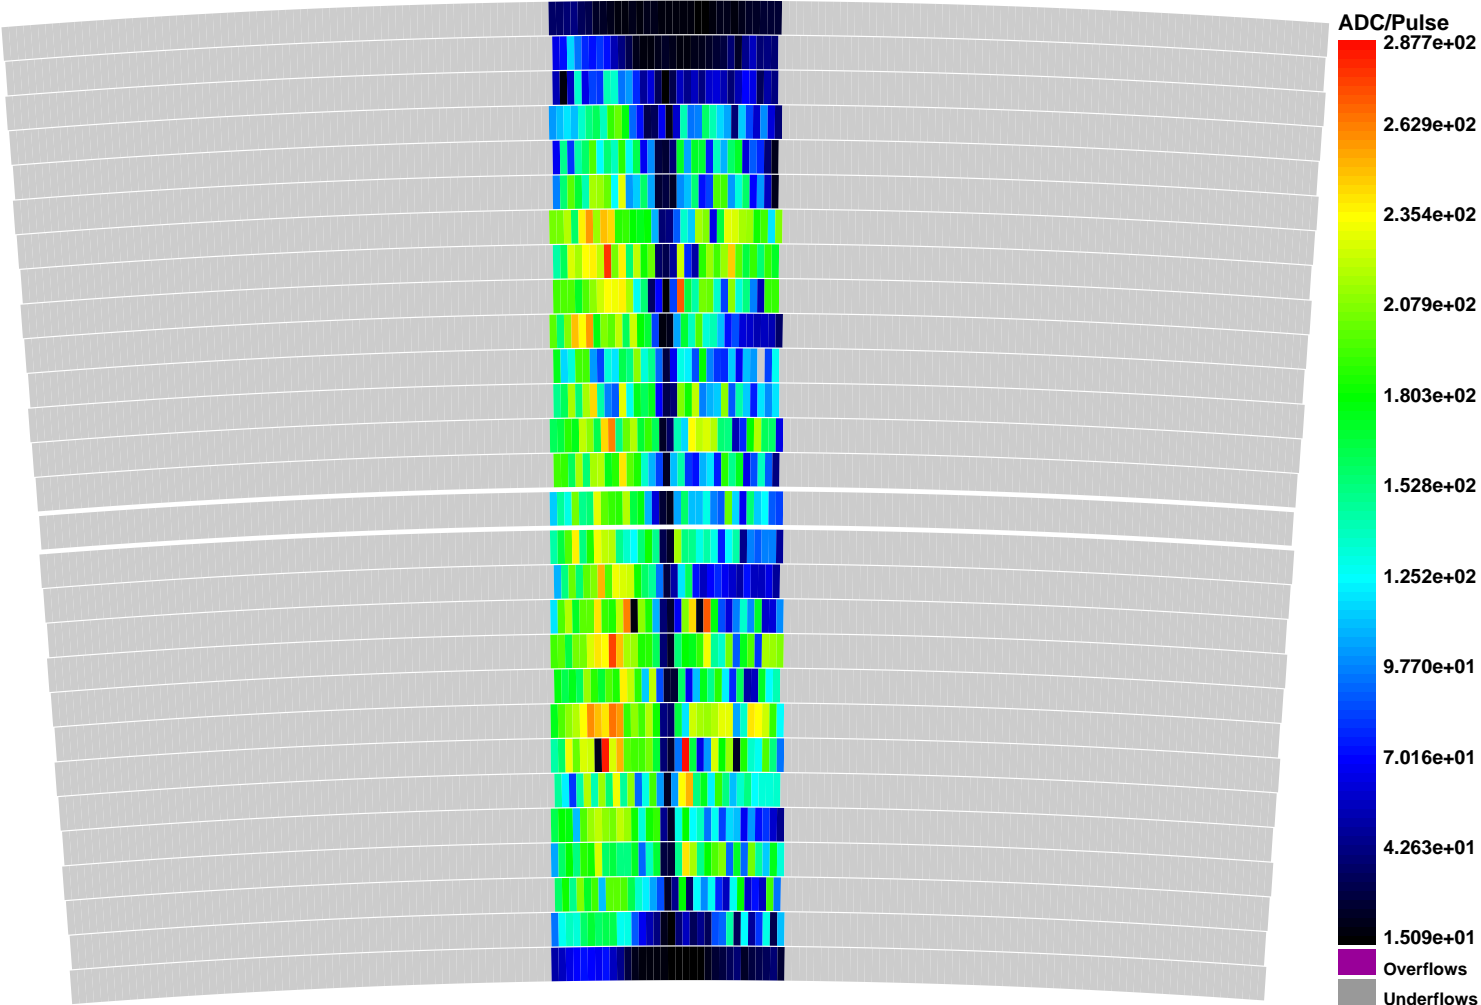

Pedestal Value (ADC Counts) - RCU 0

Pedestal Width (ADC Counts) - RCU 0

Pulse Count - RCU 0

Total Charge (ADC Counts) - RCU 0

Average Peak Height (ADC Counts) - RCU 0

Charge per pulse (ADC Counts) - RCU 0