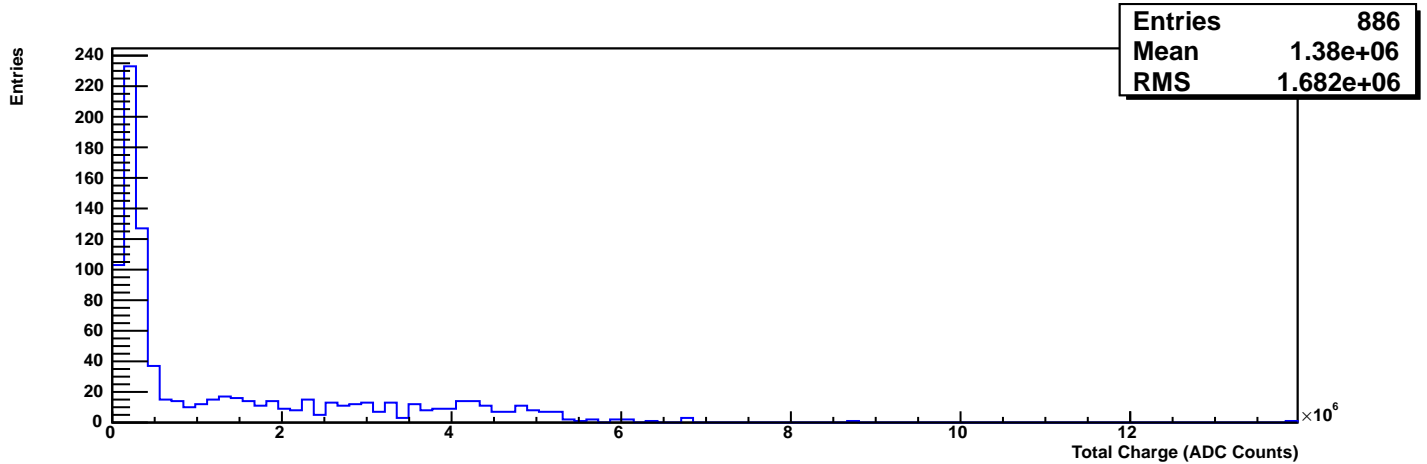

Pedestal Value (ADC Counts) - RCU 0

Pedestal Width (ADC Counts) - RCU 0

Pulse Count - RCU 0

Total Charge (ADC Counts) - RCU 0

Average Peak Height (ADC Counts) - RCU 0

Charge per pulse (ADC Counts) - RCU 0