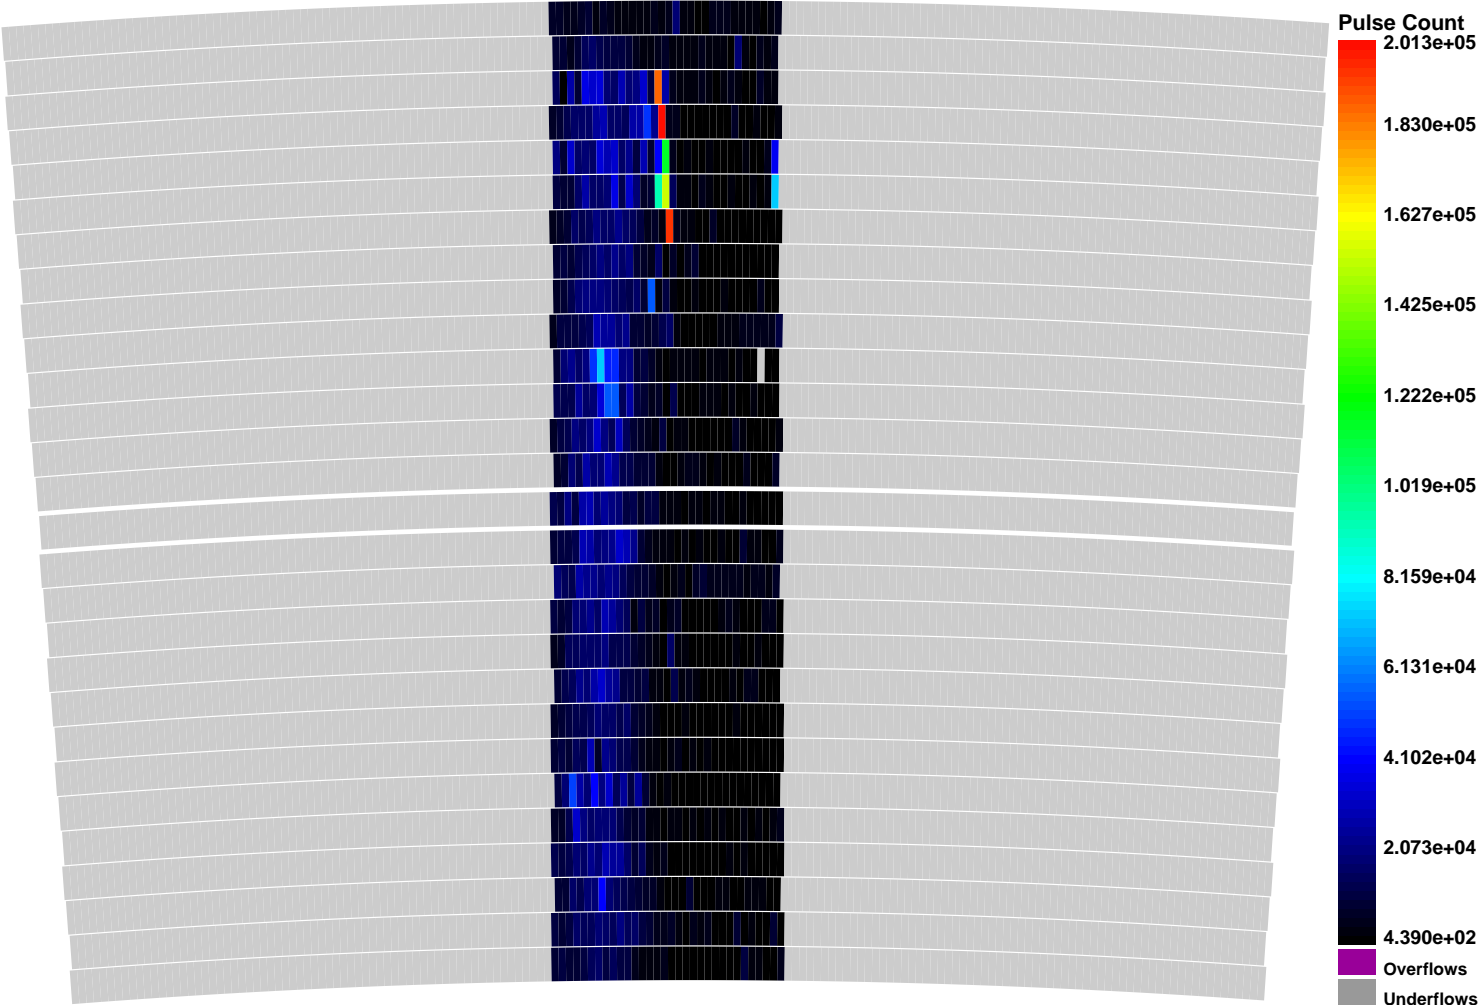

Pedestal Value (ADC Counts) - RCU 0

Pedestal Width (ADC Counts) - RCU 0

Pulse Count - RCU 0

Total Charge (ADC Counts) - RCU 0

Average Peak Height (ADC Counts) - RCU 0

Charge per pulse (ADC Counts) - RCU 0