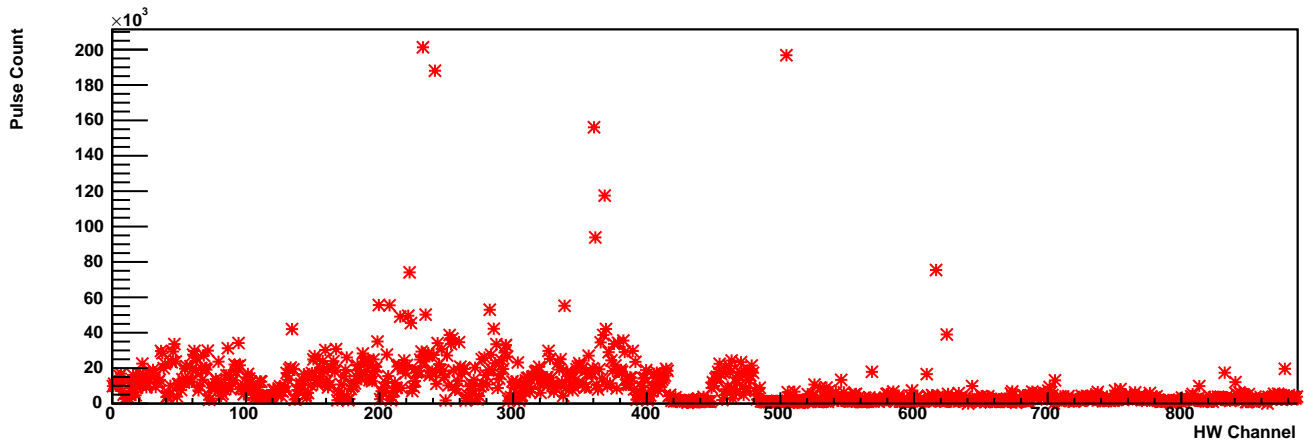

Pedestal Value (ADC Counts) - RCU 0

Pedestal Width (ADC Counts) - RCU 0

Pulse Count - RCU 0

Total Charge (ADC Counts) - RCU 0

Average Peak Height (ADC Counts) - RCU 0

Charge per pulse (ADC Counts) - RCU 0