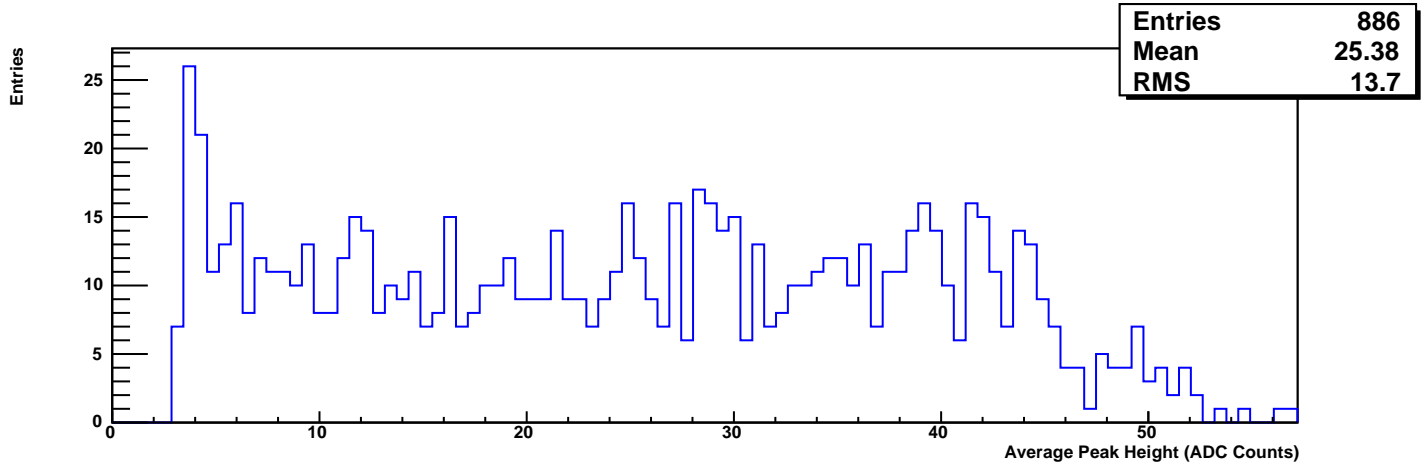

Pedestal Value (ADC Counts) - RCU 0

Pedestal Width (ADC Counts) - RCU 0

Pulse Count - RCU 0

Total Charge (ADC Counts) - RCU 0

Average Peak Height (ADC Counts) - RCU 0

Charge per pulse (ADC Counts) - RCU 0