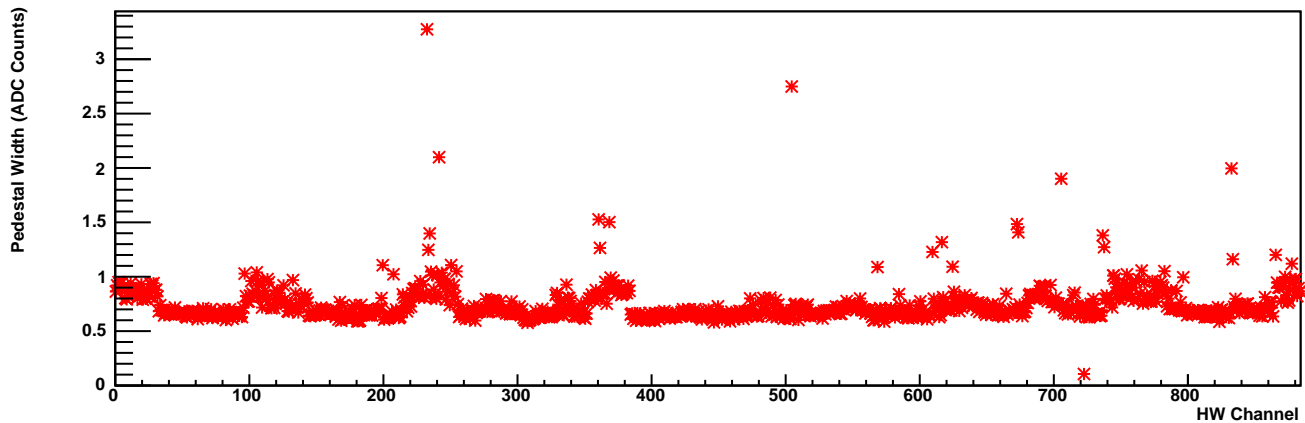

Pedestal Value (ADC Counts) - RCU 0

Pedestal Width (ADC Counts) - RCU 0

Pulse Count - RCU 0

Total Charge (ADC Counts) - RCU 0

Average Peak Height (ADC Counts) - RCU 0

Charge per pulse (ADC Counts) - RCU 0