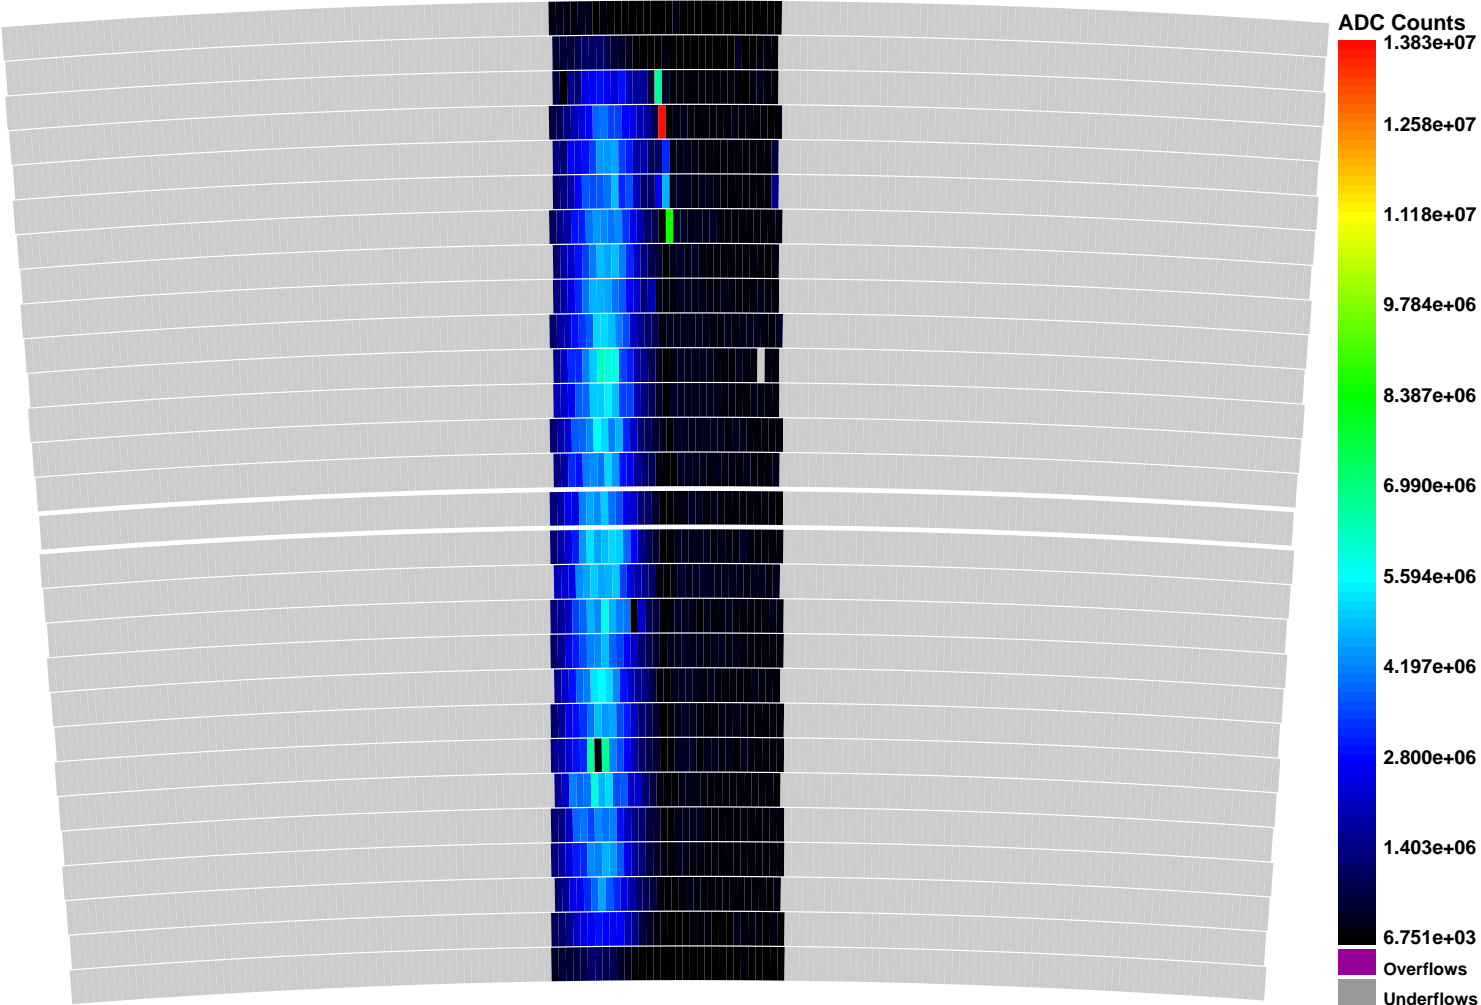

Pedestal Value (ADC Counts) - RCU 0

Pedestal Width (ADC Counts) - RCU 0

Pulse Count - RCU 0

Total Charge (ADC Counts) - RCU 0

Average Peak Height (ADC Counts) - RCU 0

Charge per pulse (ADC Counts) - RCU 0