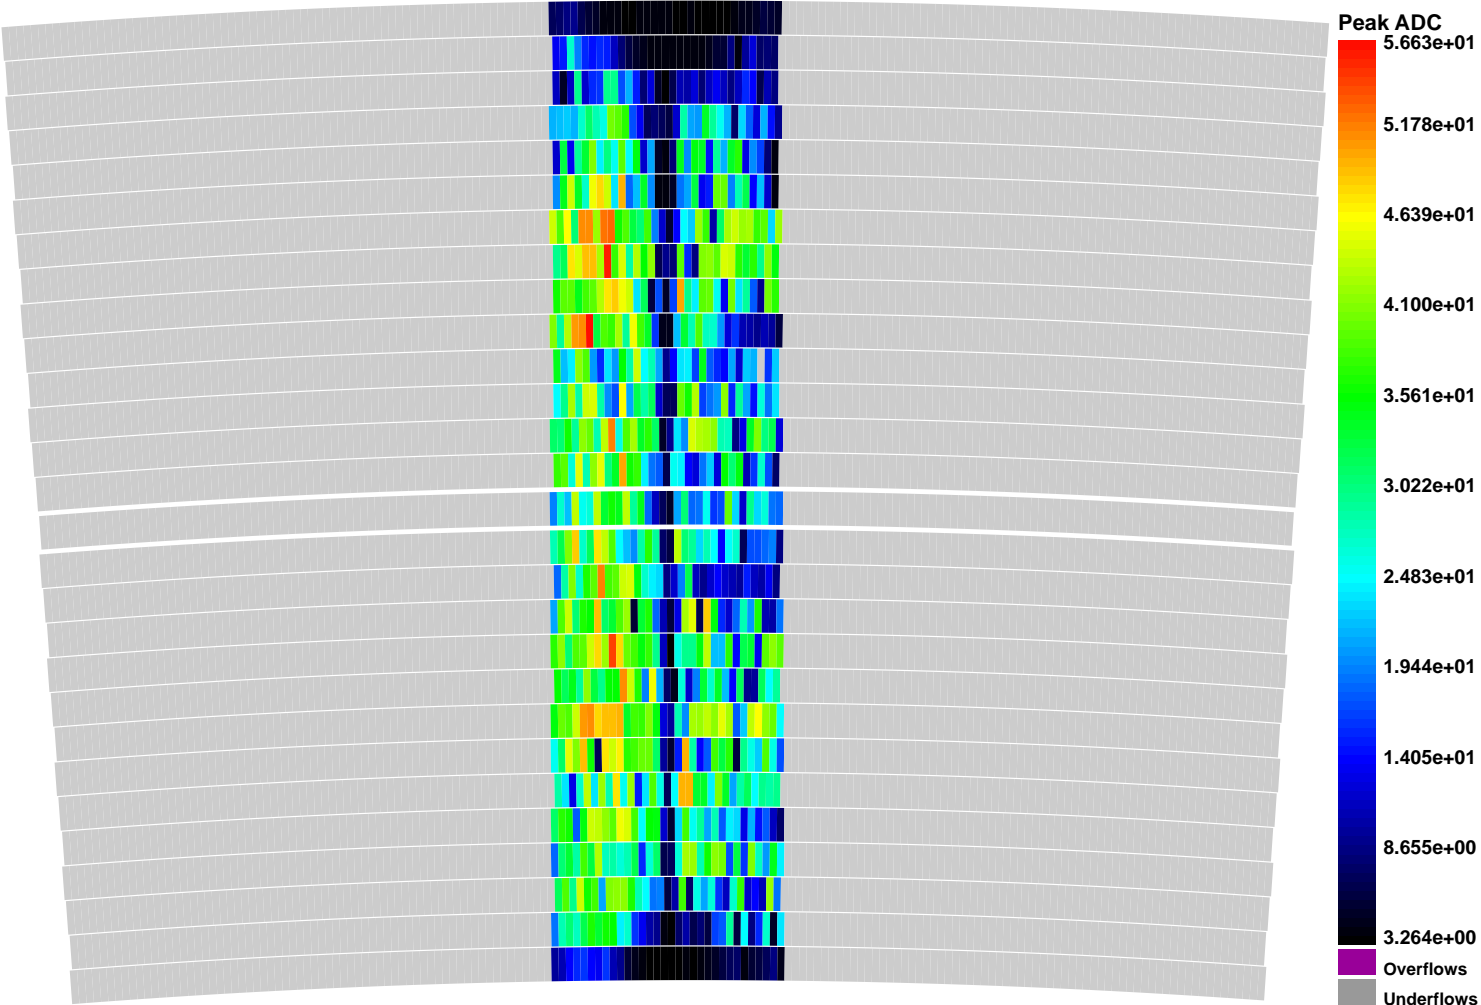

Pedestal Value (ADC Counts) - RCU 0

Pedestal Width (ADC Counts) - RCU 0

Pulse Count - RCU 0

Total Charge (ADC Counts) - RCU 0

Average Peak Height (ADC Counts) - RCU 0

Charge per pulse (ADC Counts) - RCU 0