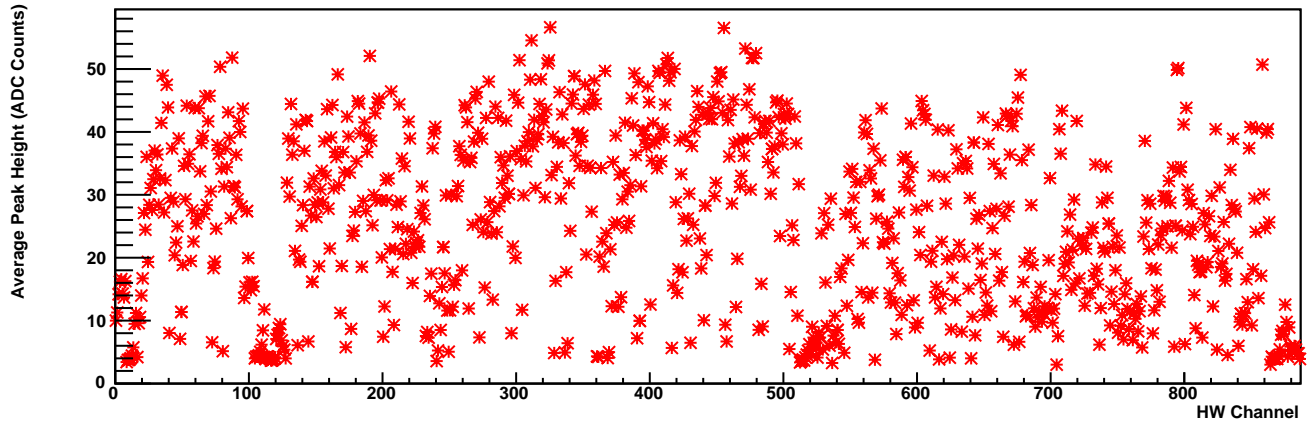

Pedestal Value (ADC Counts) - RCU 0

Pedestal Width (ADC Counts) - RCU 0

Pulse Count - RCU 0

Total Charge (ADC Counts) - RCU 0

Average Peak Height (ADC Counts) - RCU 0

Charge per pulse (ADC Counts) - RCU 0