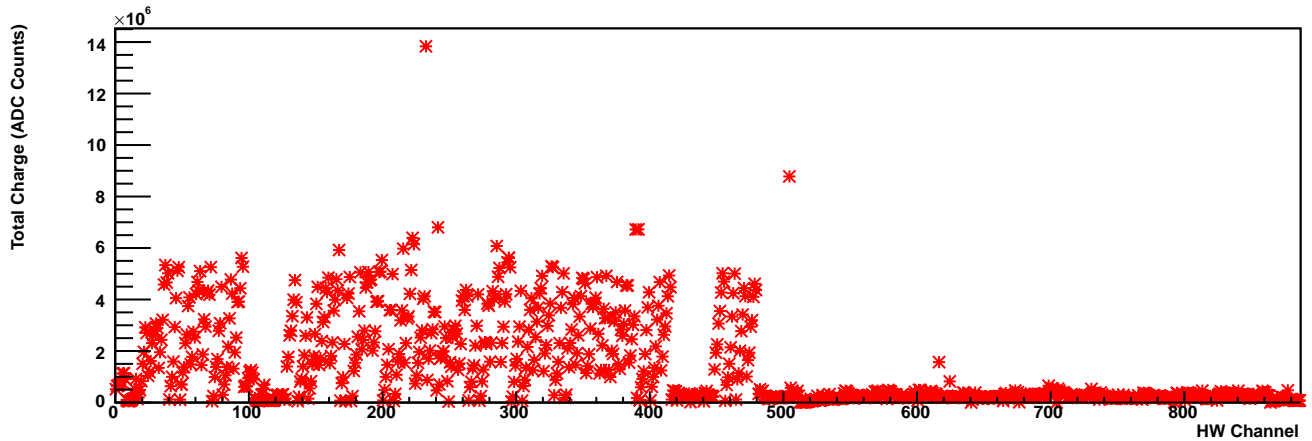

Pedestal Value (ADC Counts) - RCU 0

Pedestal Width (ADC Counts) - RCU 0

Pulse Count - RCU 0

Total Charge (ADC Counts) - RCU 0

Average Peak Height (ADC Counts) - RCU 0

Charge per pulse (ADC Counts) - RCU 0