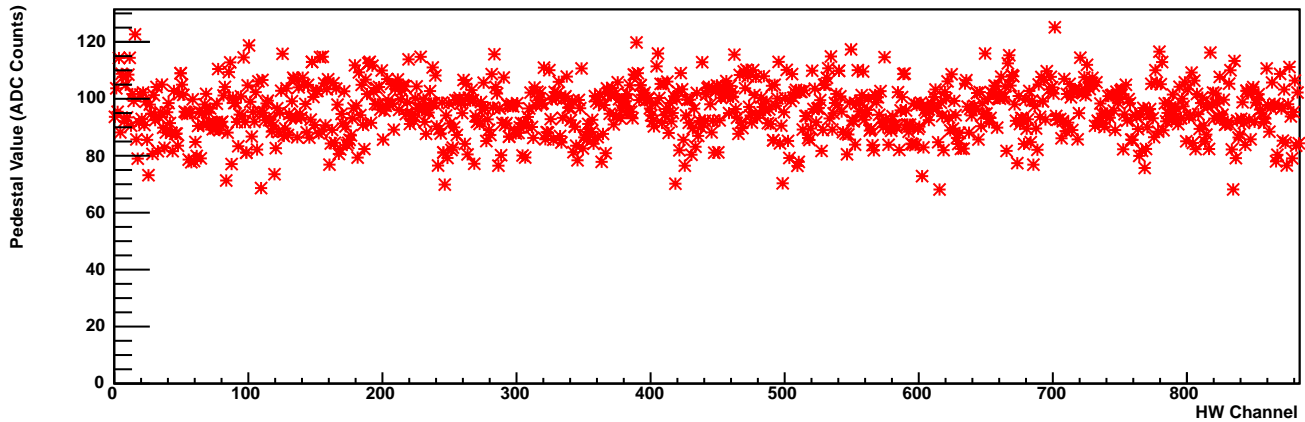

Pedestal Value (ADC Counts) - RCU 0

Pedestal Width (ADC Counts) - RCU 0

Pulse Count - RCU 0

Total Charge (ADC Counts) - RCU 0

Average Peak Height (ADC Counts) - RCU 0

Charge per pulse (ADC Counts) - RCU 0