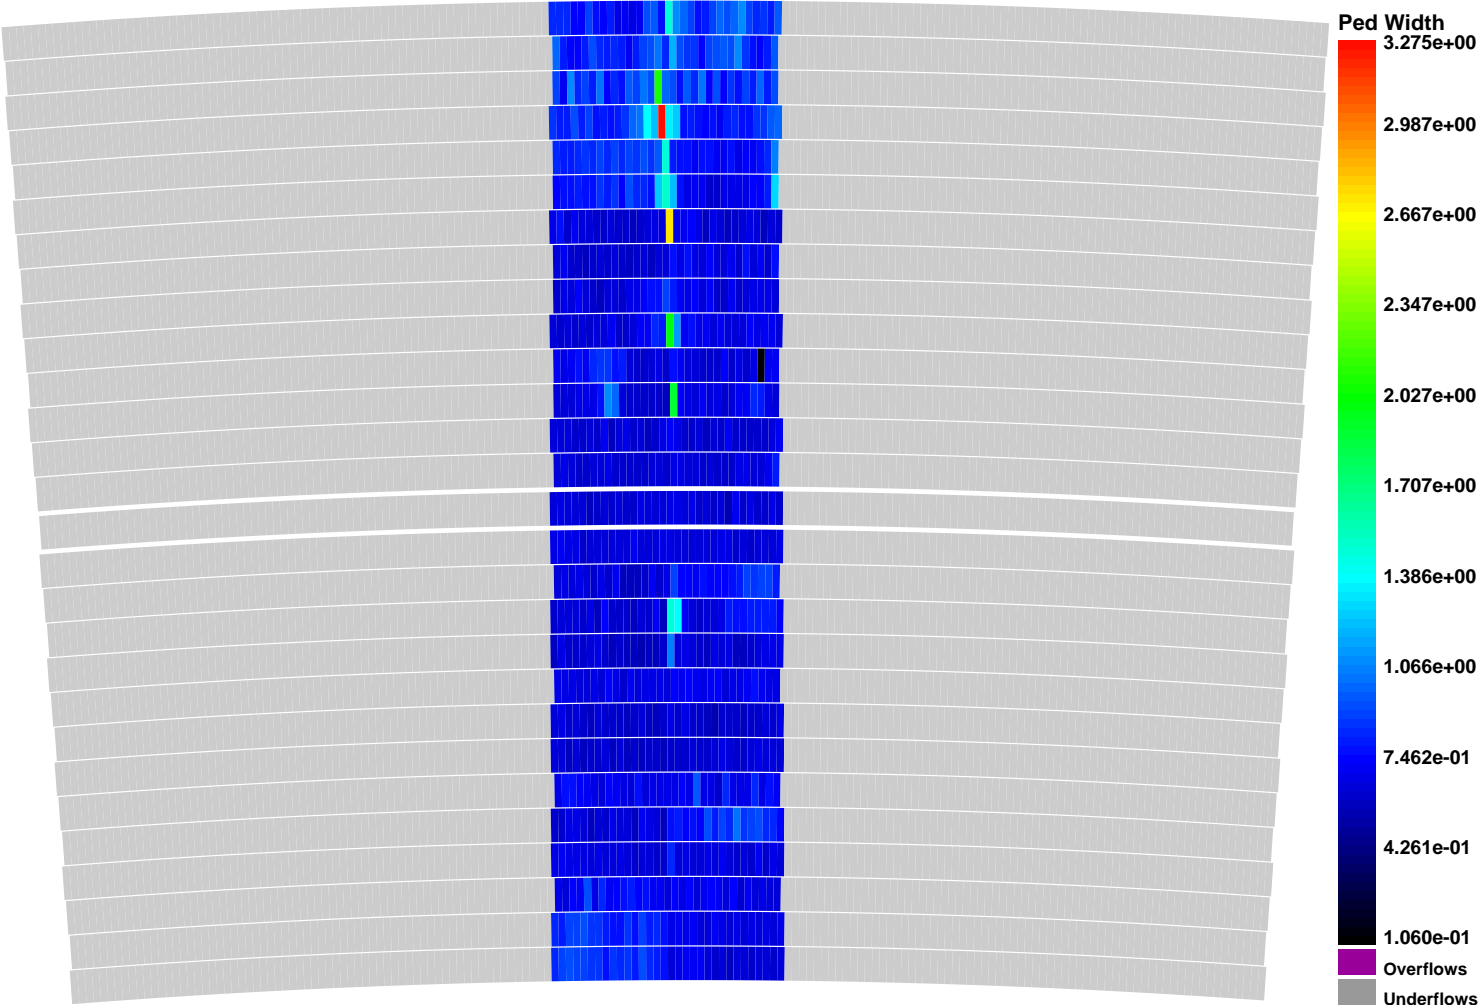

Pedestal Value (ADC Counts) - RCU 0

Pedestal Width (ADC Counts) - RCU 0

Pulse Count - RCU 0

Total Charge (ADC Counts) - RCU 0

Average Peak Height (ADC Counts) - RCU 0

Charge per pulse (ADC Counts) - RCU 0