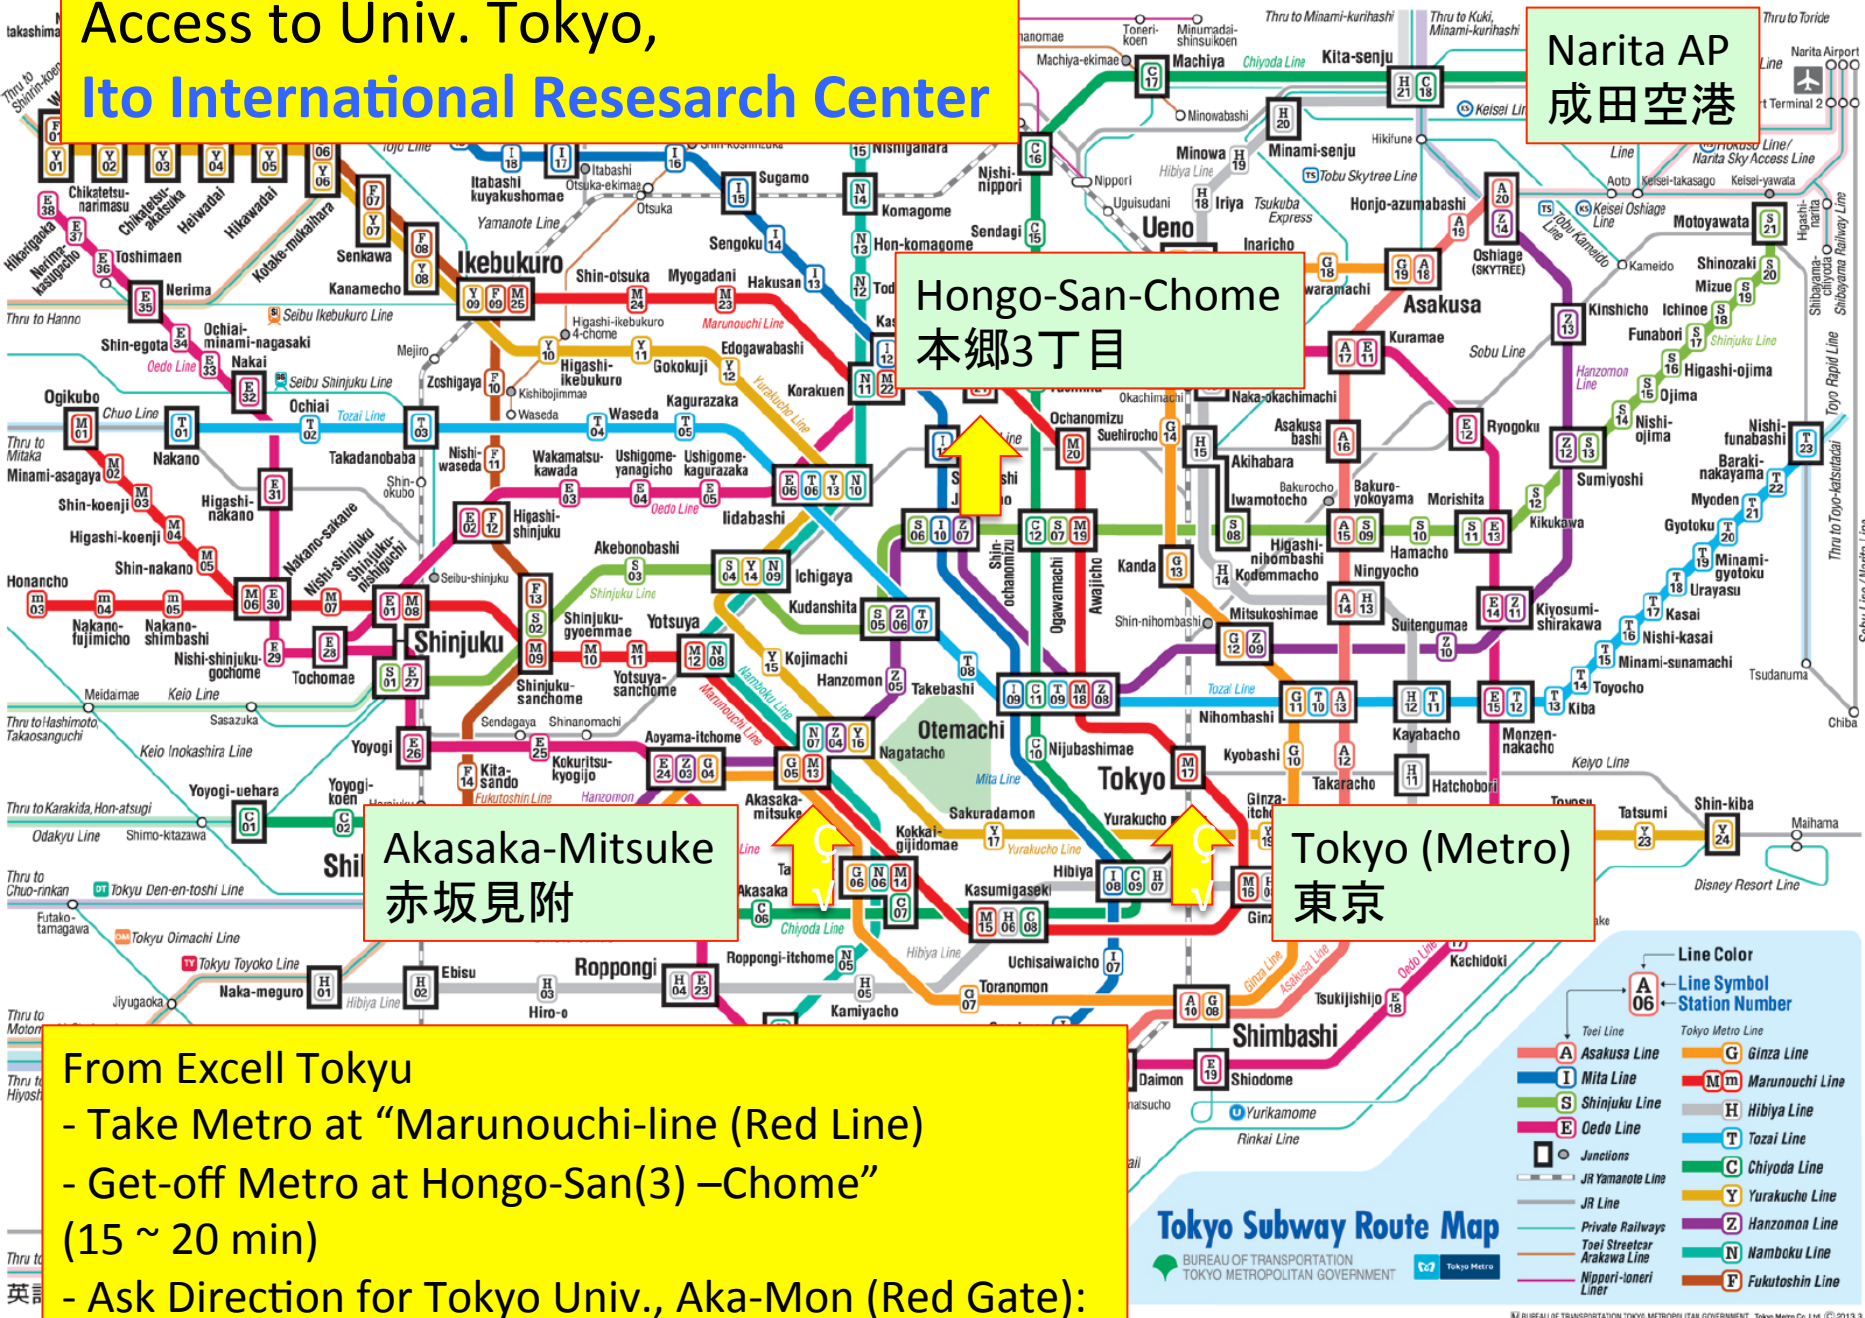

Meeting Point at Tokyo Station

at 9:15 am, 7 April

Tokyo Station

Nihonbashi Gate: for Tohoku-Shinkan-sen

東京駅・日本橋・東北新幹線口(前)

Meeting Point:

- In front of **Nihonbashi Gate** for **Tohoku-Shinkan-sen**
- (Ground floor at North end of Tokyo Station)
- Taxi can reach very near there.

(Please show it to Taxi Driver)

- **日本橋・東北新幹線口(前)**
- (東京駅・北端・地上レベル)
- “タクシー運転手さん、よろしくお願いします。”

Emergency Call:

- +81-90-3428-7385 (Akira Y.)
- +81-90-7194-6800 (Masanobu)

Access to Univ. Tokyo,
Ito International Resesarch Center

Narita AP
成田空港

Hongo-San-Chome
本郷3丁目

Akasaka-Mitsuke
赤坂見附

Tokyo (Metro)
東京

From Excell Tokyu
- Take Metro at “Marunouchi-line (Red Line)
- Get-off Metro at Hongo-San(3) –Chome”
(15 ~ 20 min)
- Ask Direction for Tokyo Univ., Aka-Mon (Red Gate):

Access to Hongo Campus, U-Tokyo

Hongo Campus Map

backup

Some more Detailed Map