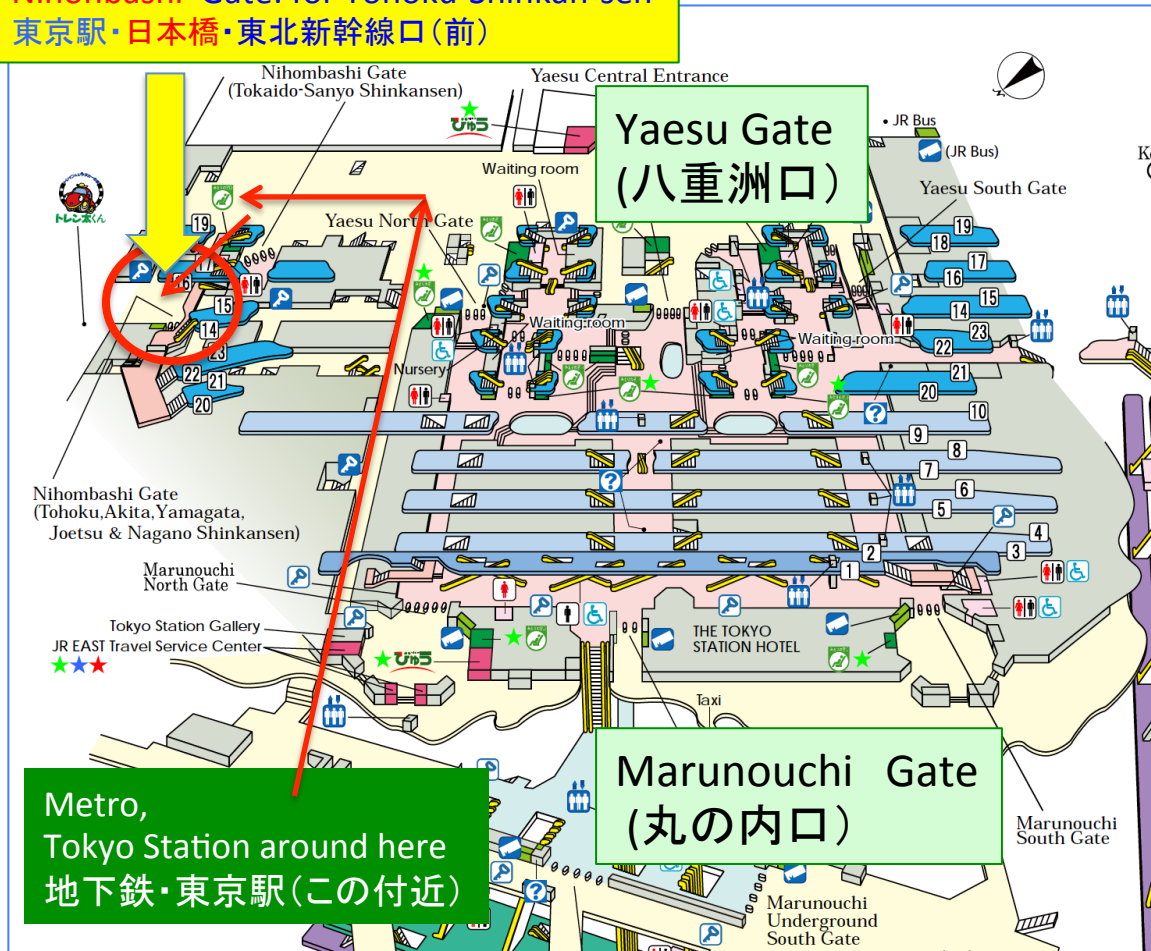

Meeting Point at Tokyo Station

at 9:15 am, 7 April

Tokyo Station

Nihonbashi Gate: for Tohoku-Shinkan-sen

東京駅・日本橋・東北新幹線口(前)

Meeting Point:

- In front of **Nihonbashi Gate** for **Tohoku-Shinkan-sen**
- (Ground floor at North end of Tokyo Station)
- Taxi can reach very near there.

(Please show it to Taxi Driver)

- **日本橋・東北新幹線口(前)**
- (東京駅・北端・地上レベル)
- “タクシー運転手さん、よろしくお願いします。”

Emergency Call:

- +81-90-3428-7385 (Akira Y.)
- +81-90-7194-6800 (Masanobu)

Access to Univ. Tokyo,
Ito International Resesarch Center

Narita AP
成田空港

Hongo-San-Chome
本郷3丁目

Akasaka-Mitsuke
赤坂見附

Tokyo (Metro)
東京

From Excell Tokyu
- Take Metro at “Marunouchi-line (Red Line)
- Get-off Metro at Hongo-San(3) –Chome”
(15 ~ 20 min)
- Ask Direction for Tokyo Univ., Aka-Mon (Red Gate):

Access to Hongo Campus, U-Tokyo

Hongo Campus Map

backup

Some more Detailed Map