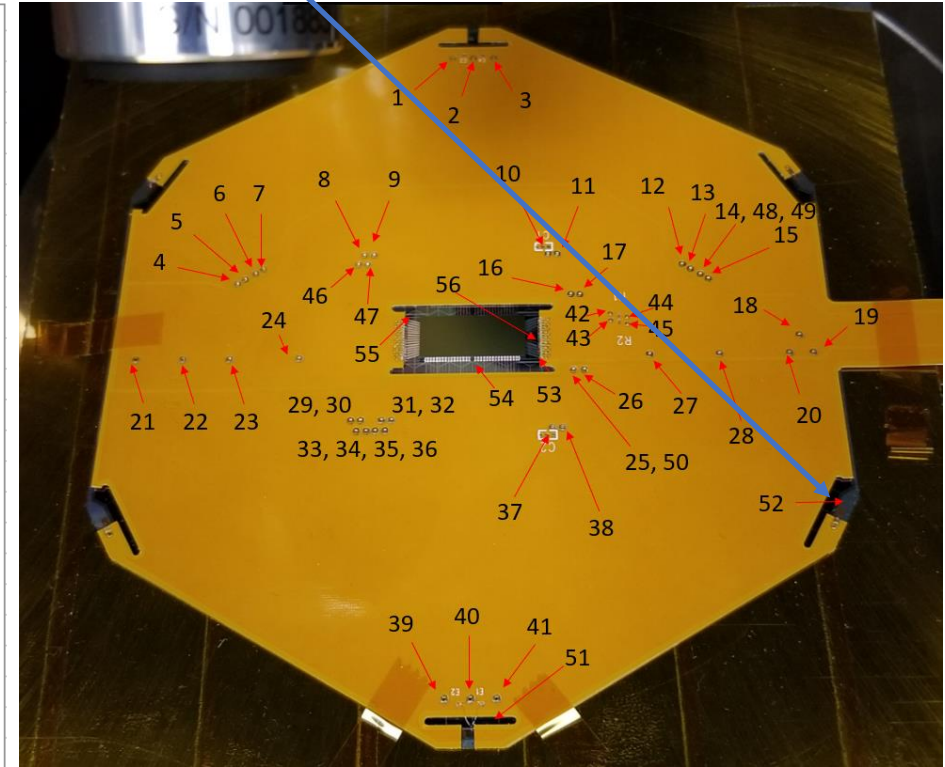

Crosstalk (%) Distribution Fine

GUI 490

Crosstalk (%) Distribution Fine

GUI 926

GUI 926

Cable Shield (Crosstalk vs Cal)

Cable Shield (Crosstalk vs KPiX)

Cable Shield (Crosstalk vs HAMA)

GUI 235

GUI 235

Cable Shield (Crosstalk vs Cal)

Cable Shield (Crosstalk vs KPiX)

Cable Shield (Crosstalk vs HAMA)