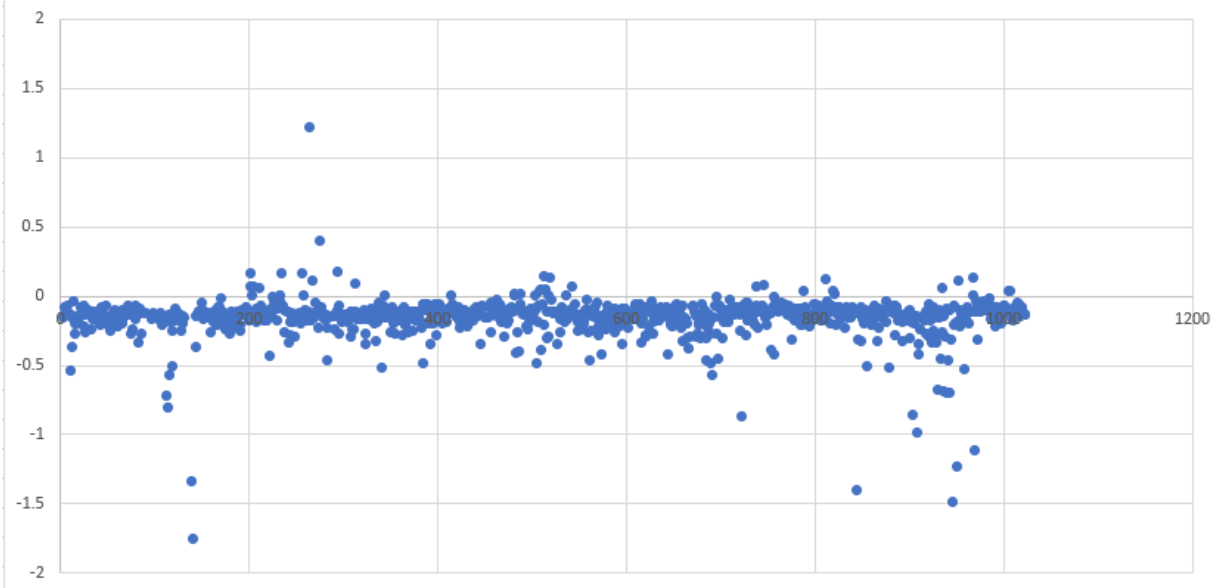

GUI 235

GUI 235

Cable Shield (Crosstalk vs Cal)

Cable Shield (Crosstalk vs KPiX)

Cable Shield (Crosstalk vs HAMA)