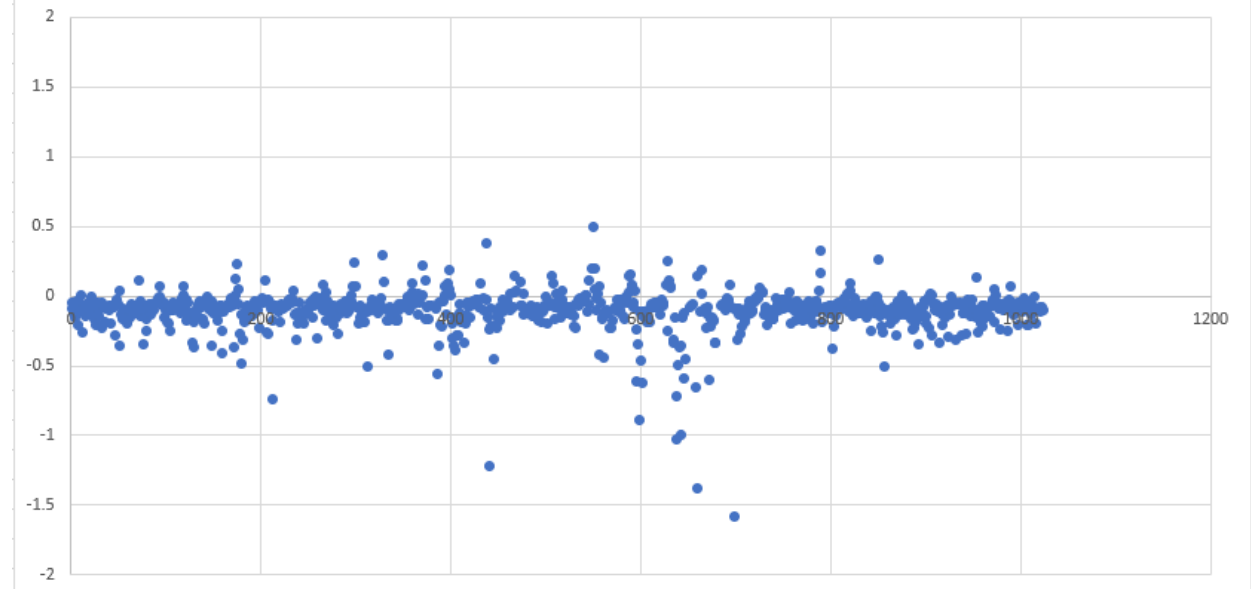

Crosstalk (%) Distribution Fine

GUI 490

Crosstalk (%) Distribution Fine

GUI 926

GUI 926

Cable Shield (Crosstalk vs Cal)

Cable Shield (Crosstalk vs KPiX)

Cable Shield (Crosstalk vs HAMA)