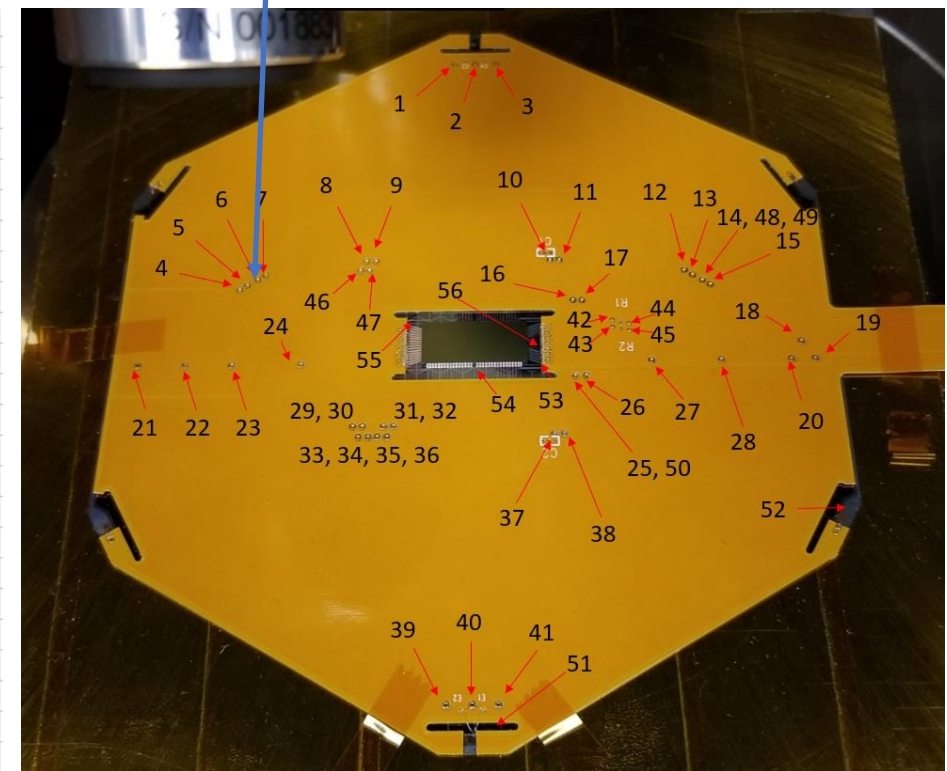

Crosstalk (%) Distribution Fine

GUI 490

Crosstalk (%) Distribution Fine

GUI 926

GUI 926

Cable Shield (Crosstalk vs Cal)

Cable Shield (Crosstalk vs KPiX)

Cable Shield (Crosstalk vs HAMA)

GUI 235

GUI 235

Cable Shield (Crosstalk vs Cal)

Cable Shield (Crosstalk vs KPiX)

Cable Shield (Crosstalk vs HAMA)