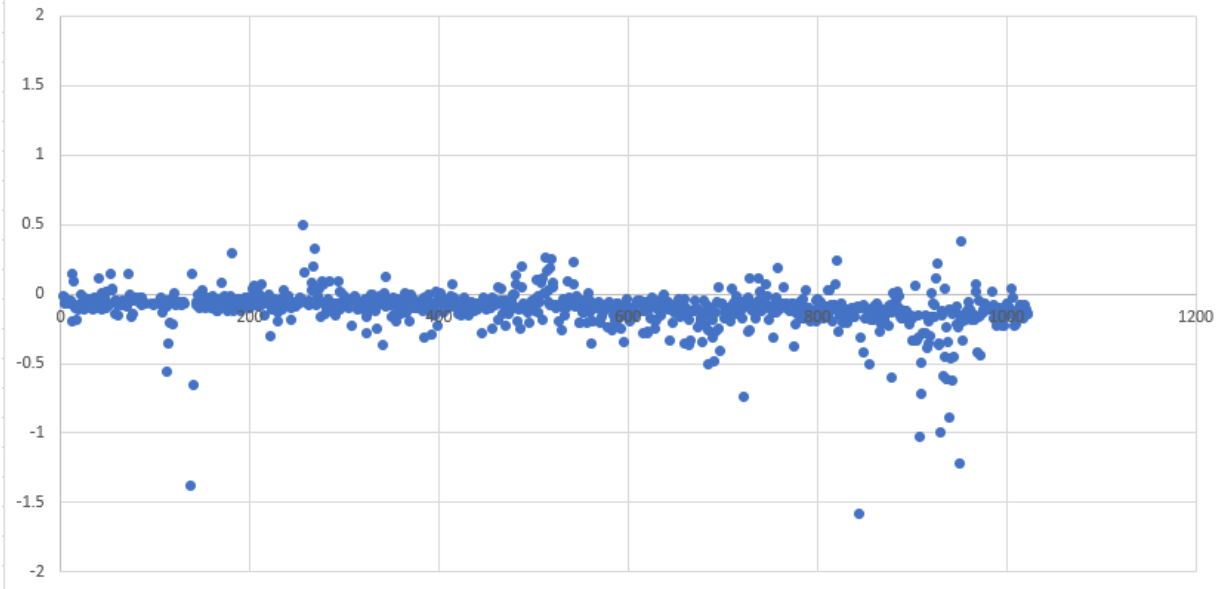

Crosstalk (%) Distribution Fine

GUI 490

Crosstalk (%) Distribution Fine

GUI 926

GUI 926

Cable Shield (Crosstalk vs Cal)

Cable Shield (Crosstalk vs KPiX)

Cable Shield (Crosstalk vs HAMA)