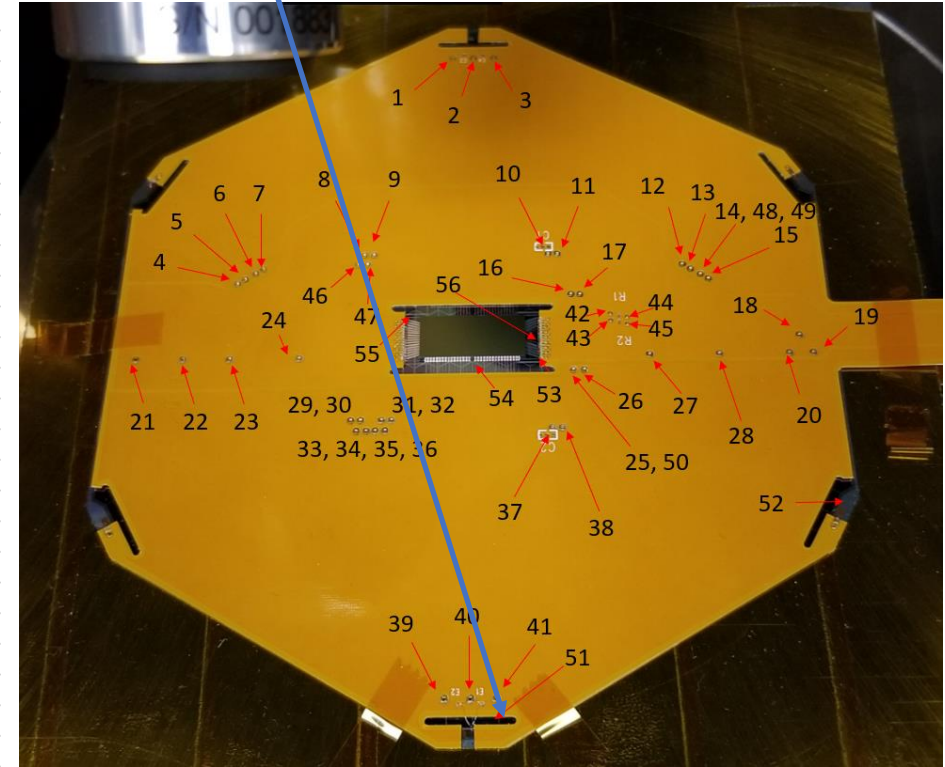

Crosstalk (%) Distribution Fine

GUI 490

Crosstalk (%) Distribution Fine

GUI 926

GUI 926

Cable Shield (Crosstalk vs Cal)

Cable Shield (Crosstalk vs KPiX)

Cable Shield (Crosstalk vs HAMA)

GUI 235

GUI 235

Cable Shield (Crosstalk vs Cal)

Cable Shield (Crosstalk vs KPiX)

Cable Shield (Crosstalk vs HAMA)