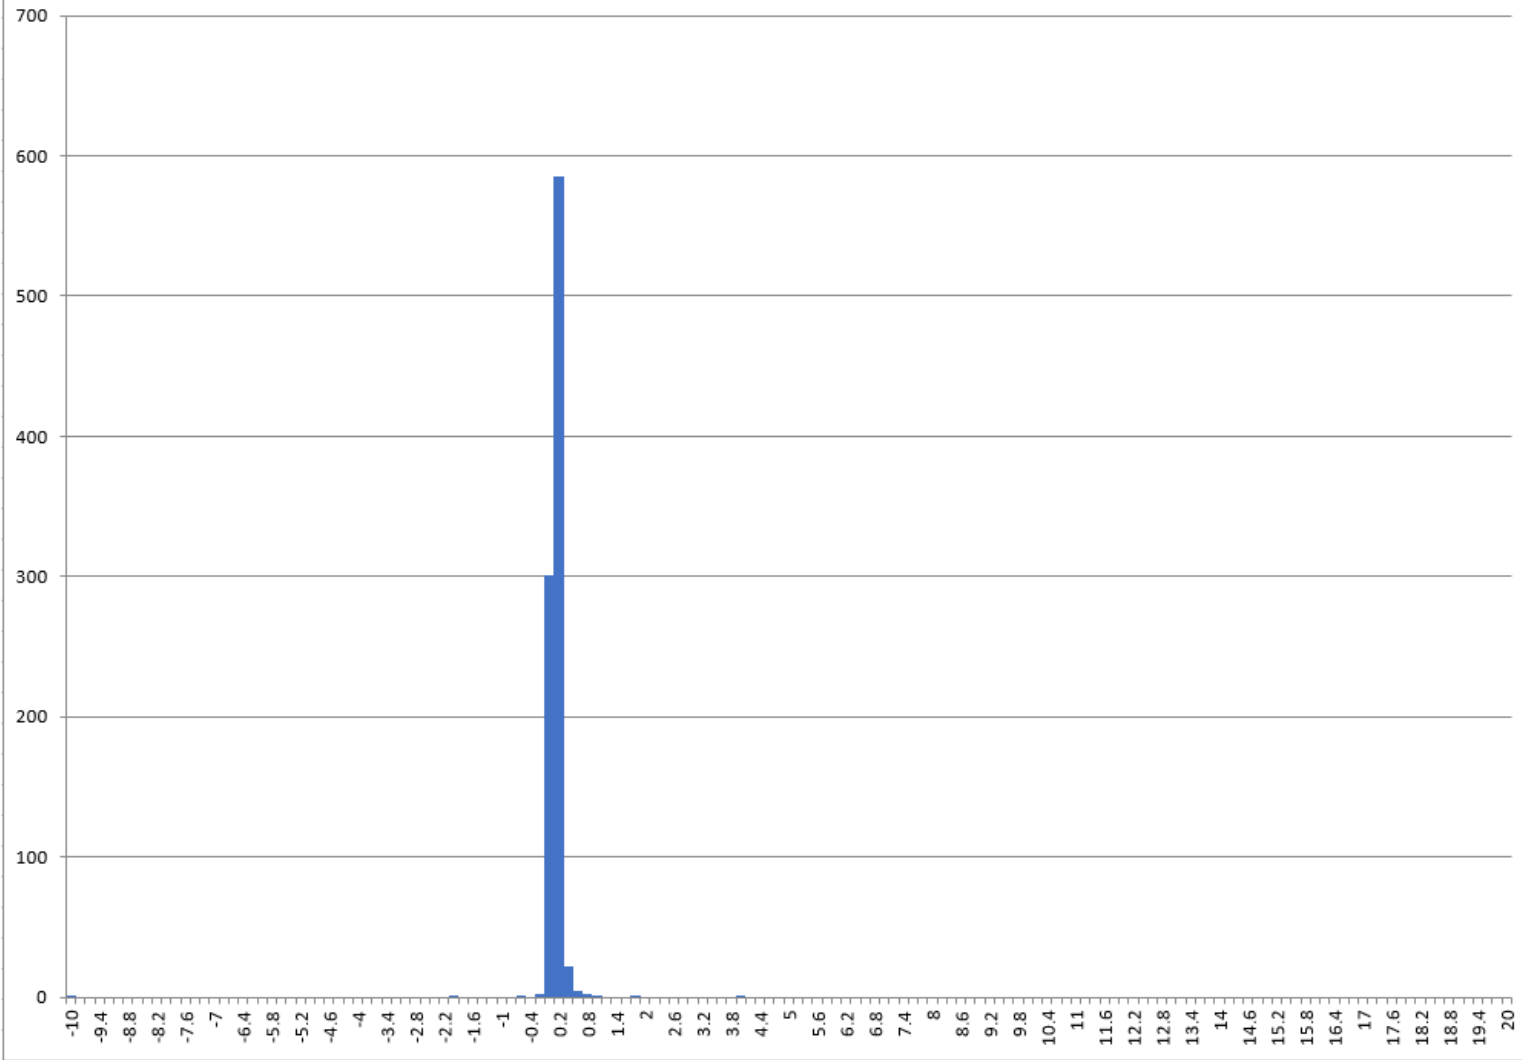

Crosstalk (%) Distribution Fine

GUI 490

Crosstalk (%) Distribution Fine

GUI 926

GUI 926

Cable Shield (Crosstalk vs Cal)

Cable Shield (Crosstalk vs KPiX)

Cable Shield (Crosstalk vs HAMA)