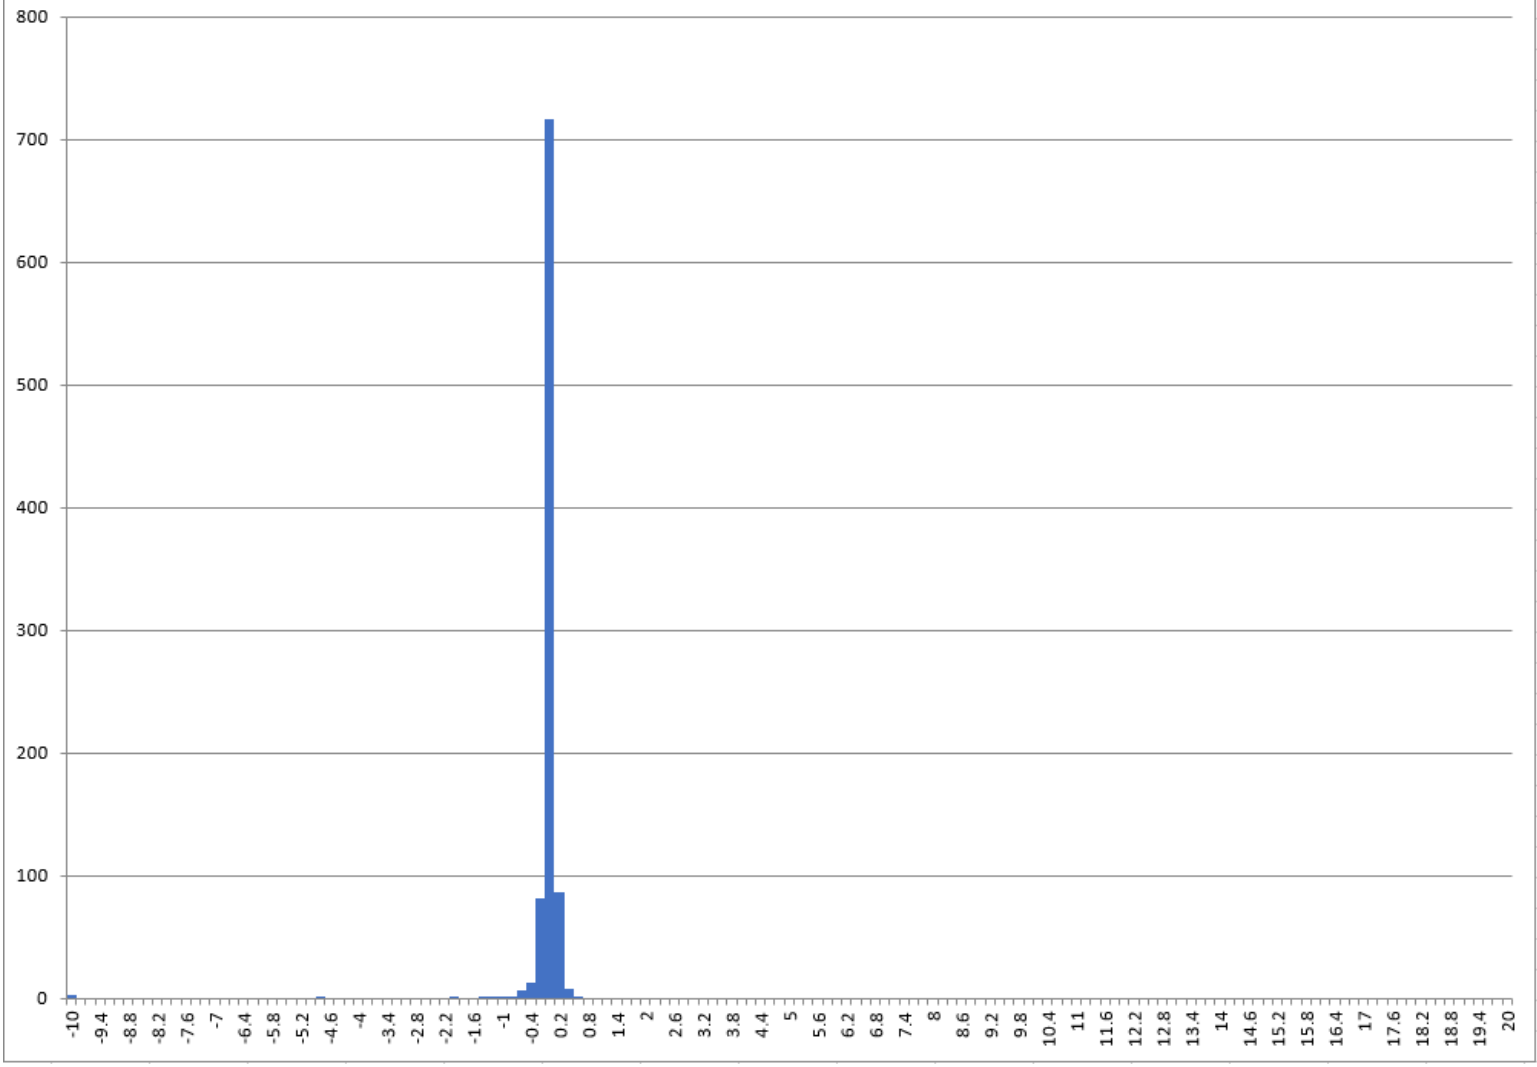

Crosstalk (%) Distribution Fine

GUI 490

Crosstalk (%) Distribution Fine

GUI 926

GUI 926

Cable Shield (Crosstalk vs Cal)

Cable Shield (Crosstalk vs KPiX)

Cable Shield (Crosstalk vs HAMA)