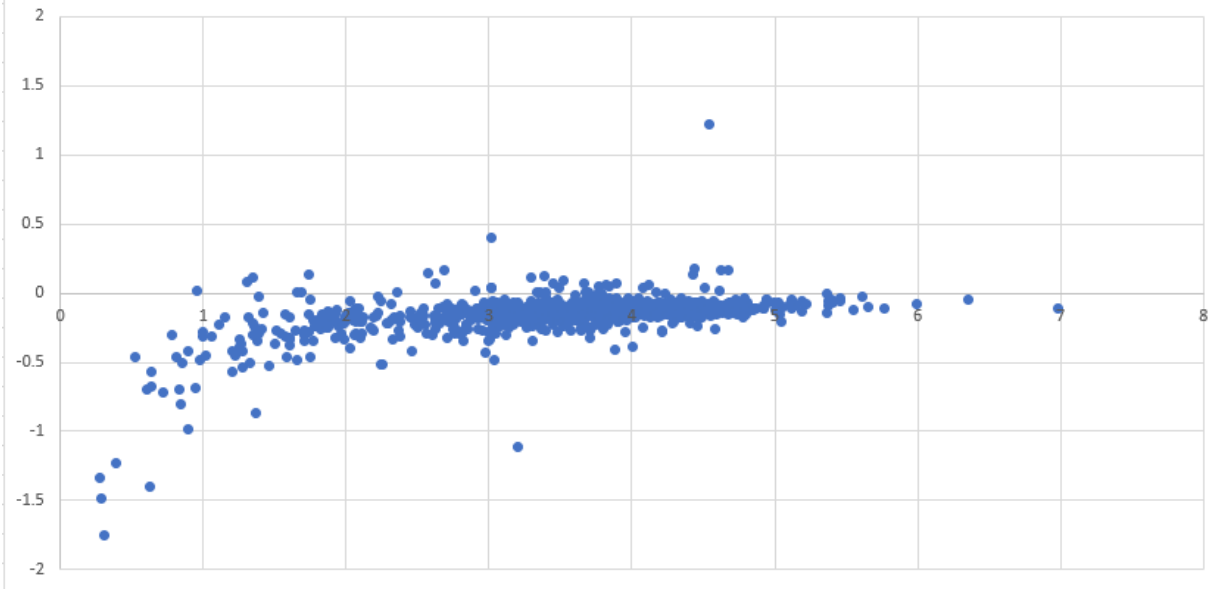

GUI 235

Cable Shield (Crosstalk vs Cal)