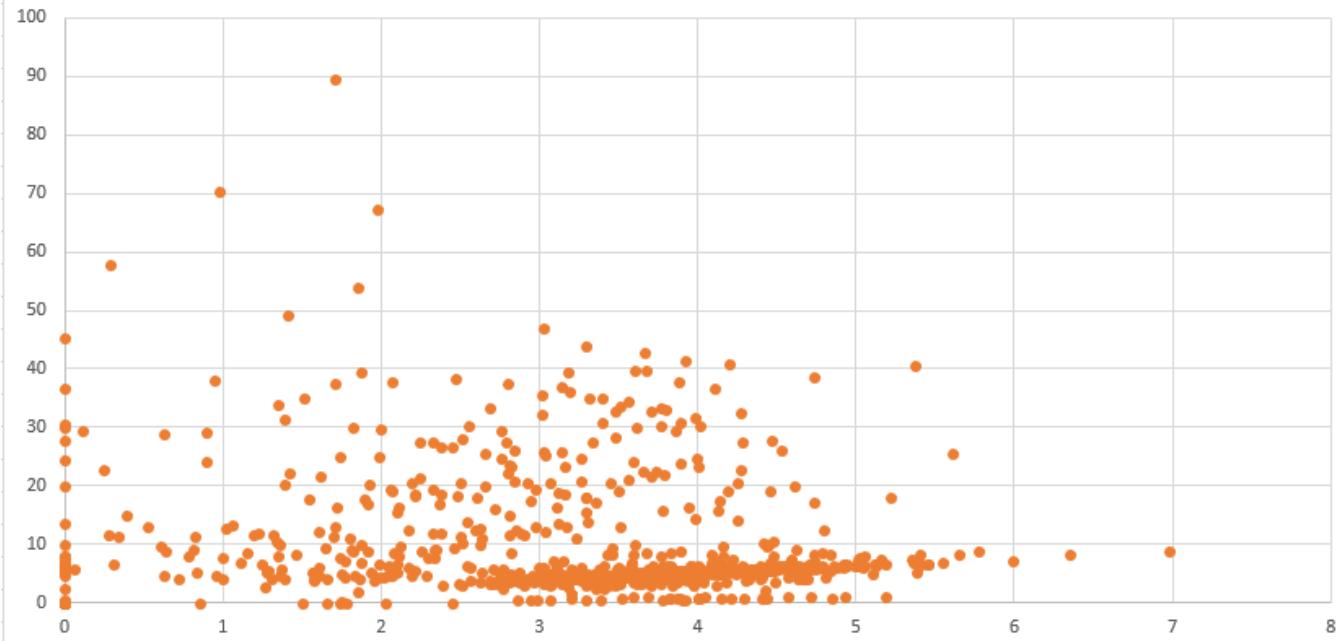

Mean (Pedestal) Distribution All Channels

MeanRMS (Noise) Distribution All Channels

No Cable No Shield (Noise vs Cal)

Cable Shield (Noise vs Cal)

No Cable No Shield (Noise vs KPiX)

Cable Shield (Crosstalk vs KPiX)

No Cable No Shield (Noise vs HAMA)

Cable Shield (Noise vs HAMA)