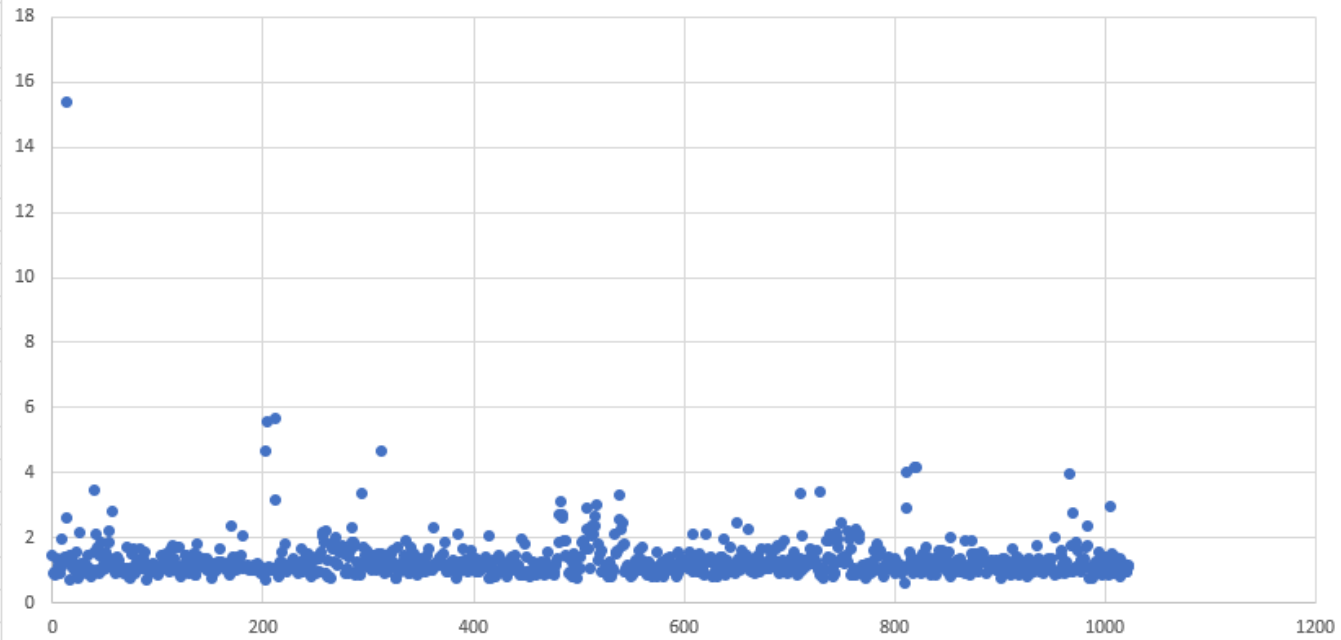

Mean (Pedestal) Distribution All Channels

MeanRMS (Noise) Distribution All Channels

No Cable No Shield (Noise vs Cal)

Cable Shield (Noise vs Cal)

No Cable No Shield (Noise vs KPiX)

Cable Shield (Crosstalk vs KPiX)

No Cable No Shield (Noise vs HAMA)

Cable Shield (Noise vs HAMA)