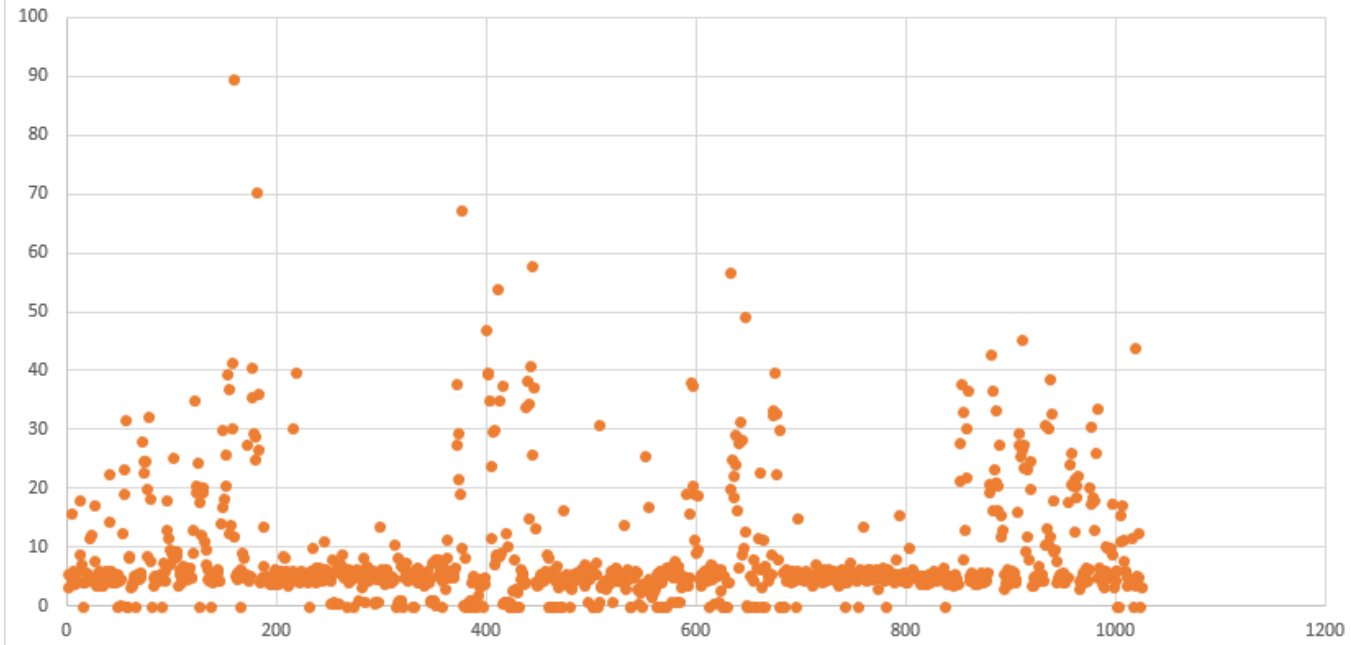

Mean (Pedestal) Distribution All Channels

MeanRMS (Noise) Distribution All Channels

No Cable No Shield (Noise vs Cal)

Cable Shield (Noise vs Cal)

No Cable No Shield (Noise vs KPiX)

Cable Shield (Crosstalk vs KPiX)

No Cable No Shield (Noise vs HAMA)

Cable Shield (Noise vs HAMA)