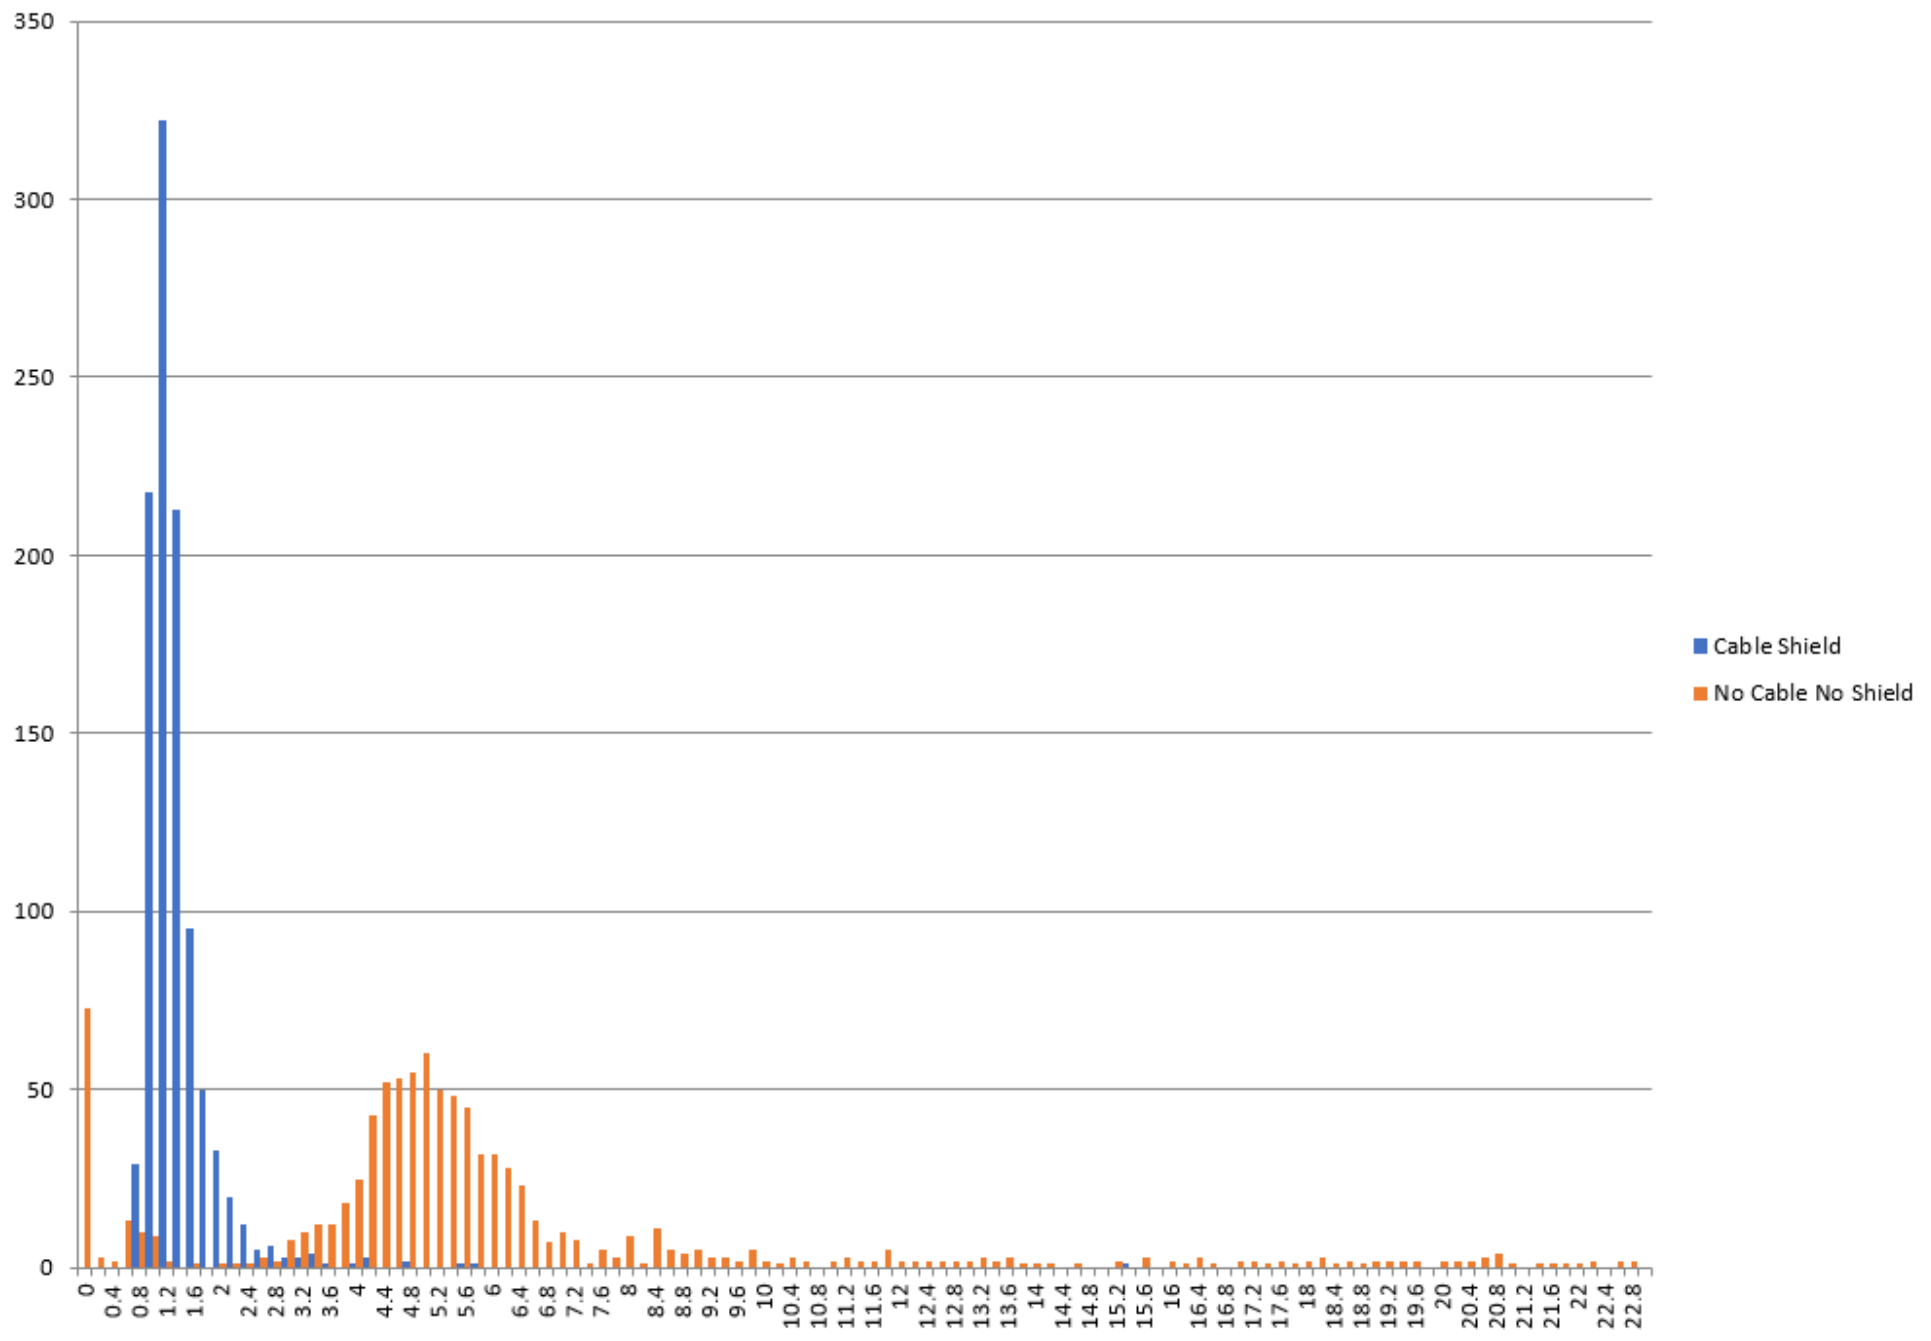

Mean (Pedestal) Distribution All Channels

MeanRMS (Noise) Distribution All Channels

No Cable No Shield (Noise vs Cal)

Cable Shield (Noise vs Cal)

No Cable No Shield (Noise vs KPiX)

Cable Shield (Crosstalk vs KPiX)

No Cable No Shield (Noise vs HAMA)

Cable Shield (Noise vs HAMA)