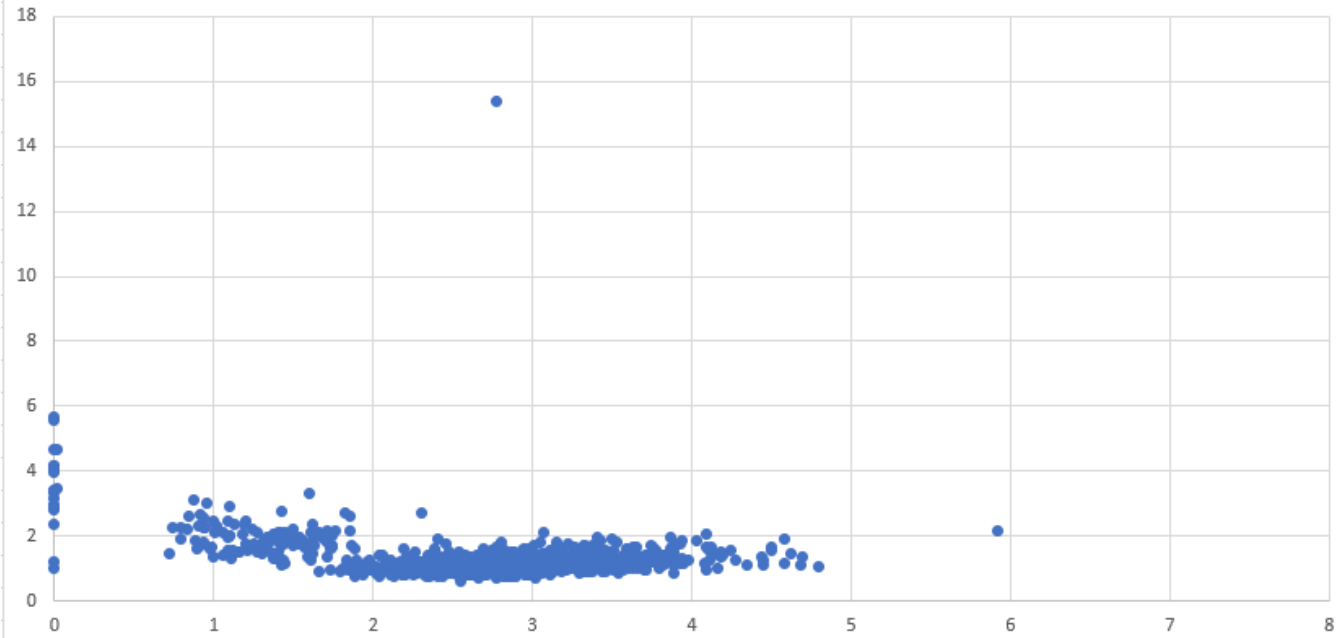

Mean (Pedestal) Distribution All Channels

MeanRMS (Noise) Distribution All Channels

No Cable No Shield (Noise vs Cal)

Cable Shield (Noise vs Cal)

No Cable No Shield (Noise vs KPiX)

Cable Shield (Crosstalk vs KPiX)

No Cable No Shield (Noise vs HAMA)

Cable Shield (Noise vs HAMA)