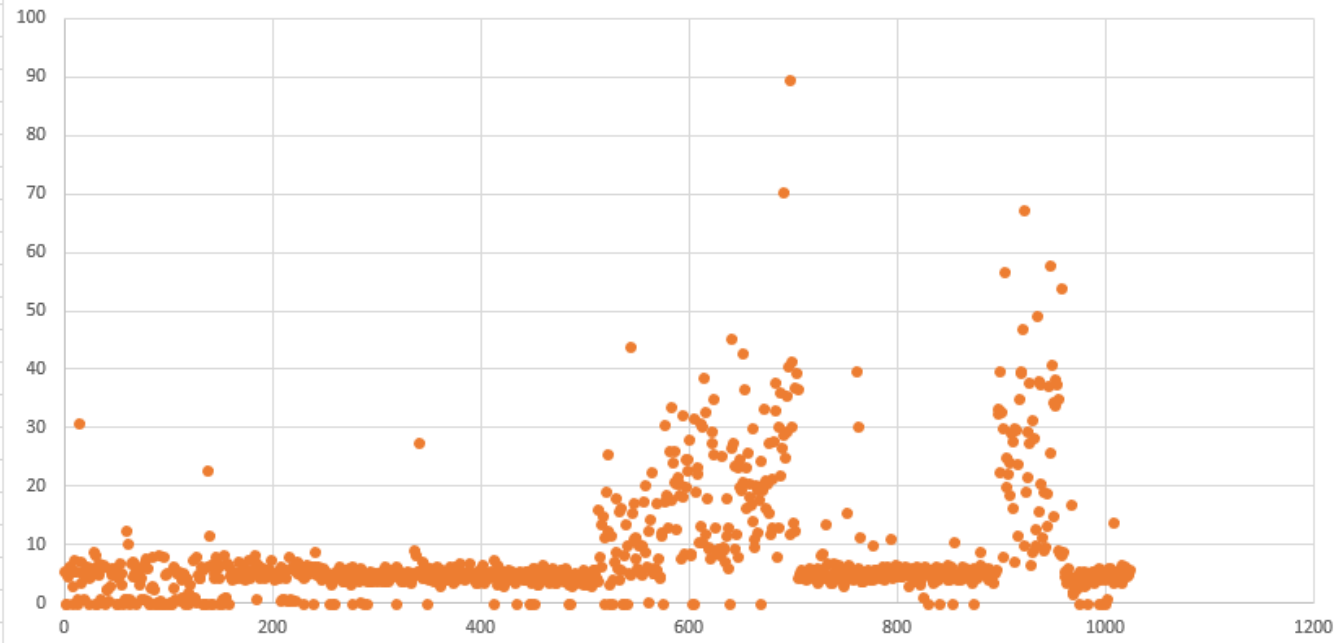

Mean (Pedestal) Distribution All Channels

MeanRMS (Noise) Distribution All Channels

No Cable No Shield (Noise vs Cal)

Cable Shield (Noise vs Cal)

No Cable No Shield (Noise vs KPiX)

Cable Shield (Crosstalk vs KPiX)

No Cable No Shield (Noise vs HAMA)

Cable Shield (Noise vs HAMA)