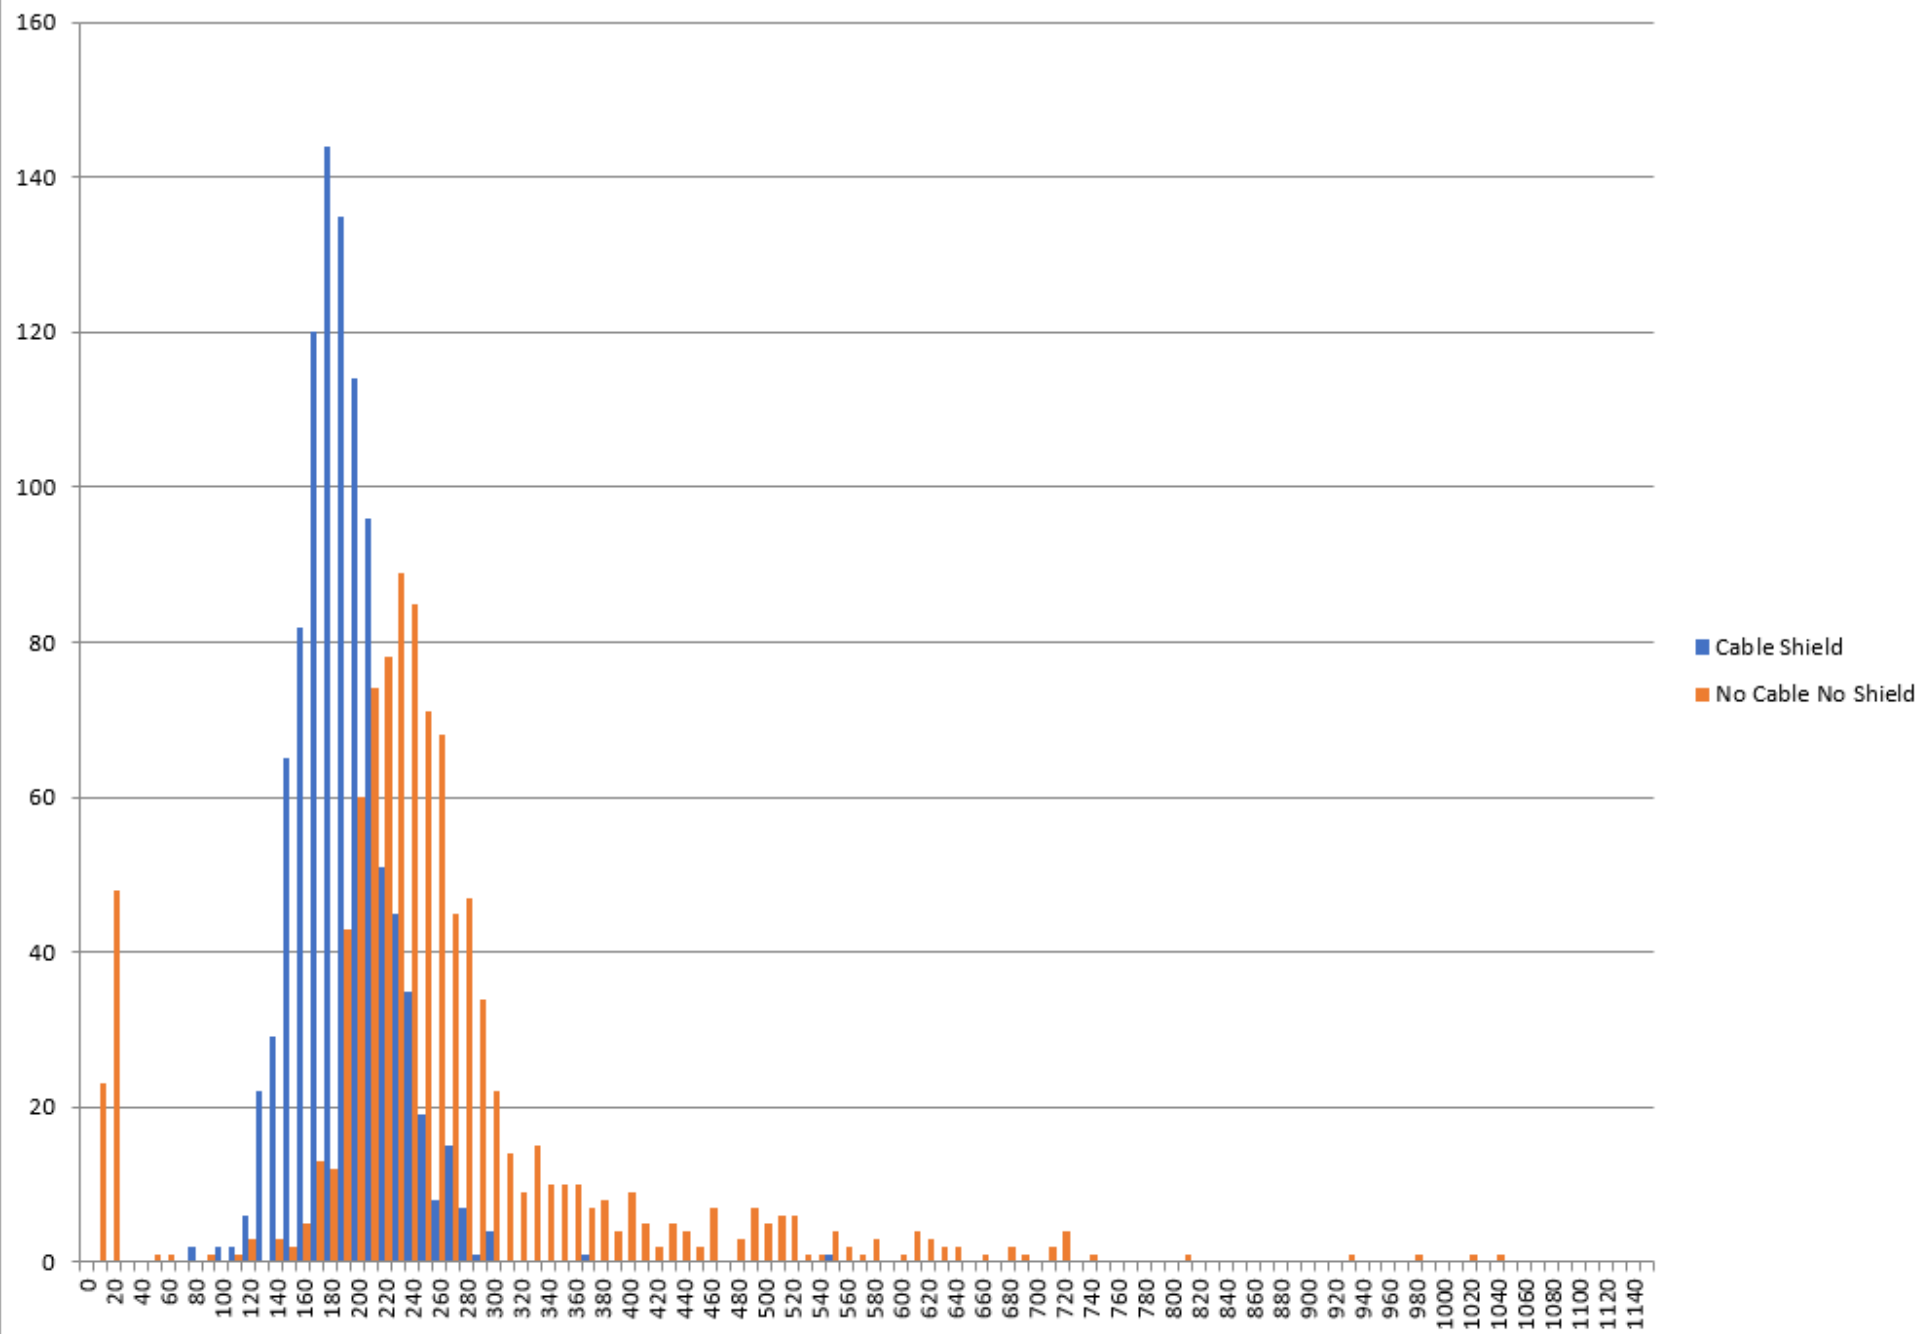

Mean (Pedestal) Distribution All Channels

MeanRMS (Noise) Distribution All Channels

No Cable No Shield (Noise vs Cal)

Cable Shield (Noise vs Cal)

No Cable No Shield (Noise vs KPiX)

Cable Shield (Crosstalk vs KPiX)

No Cable No Shield (Noise vs HAMA)

Cable Shield (Noise vs HAMA)