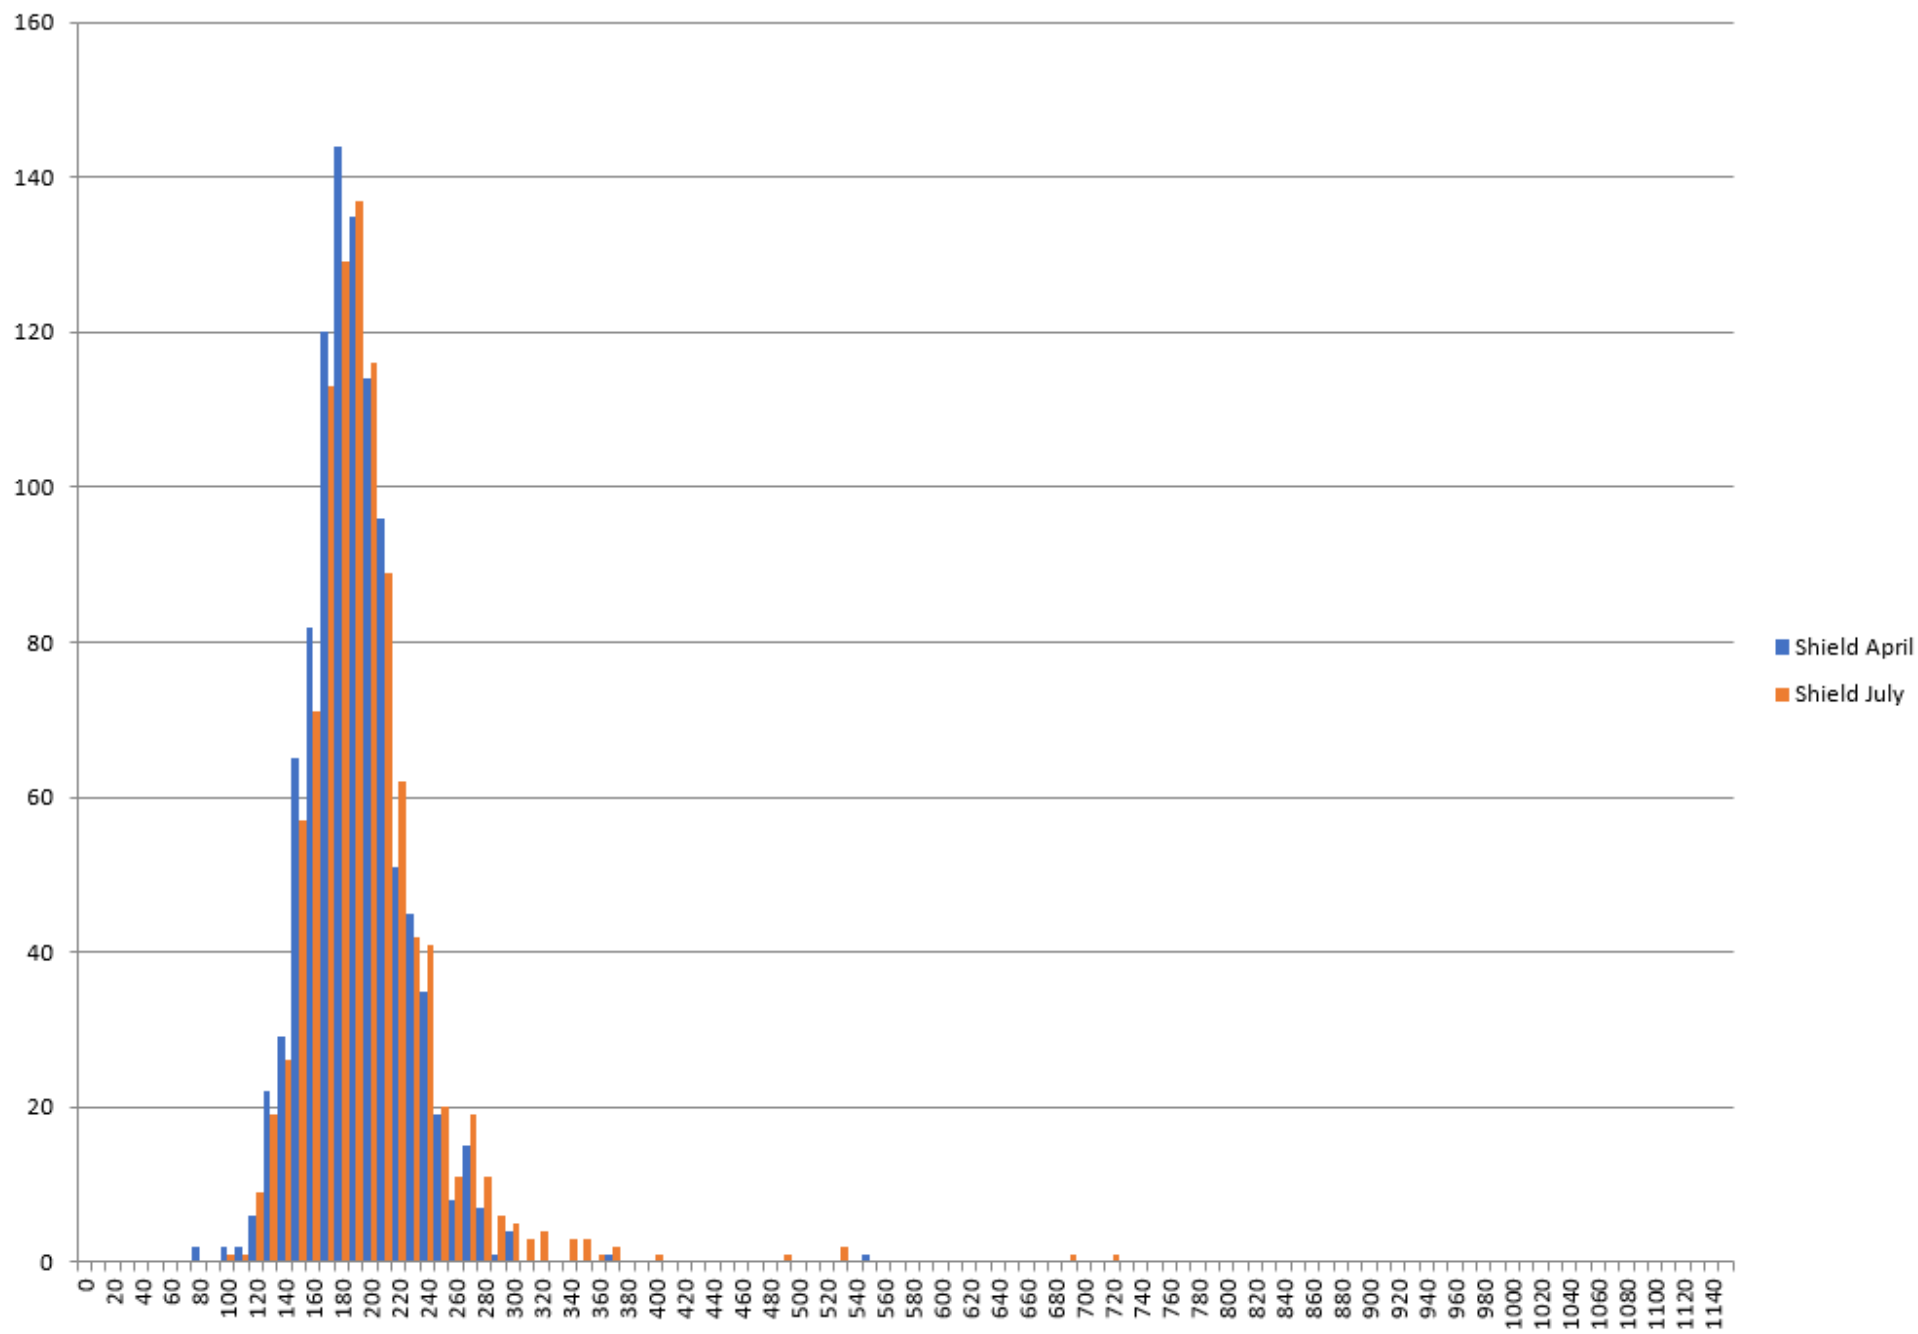

# Mean (Pedestal) Distribution All Channels

### MeanRMS (Noise) Distribution All Channels

### Delta-Gain (%) Distribution All Channels

Global Average (ADC) by Event