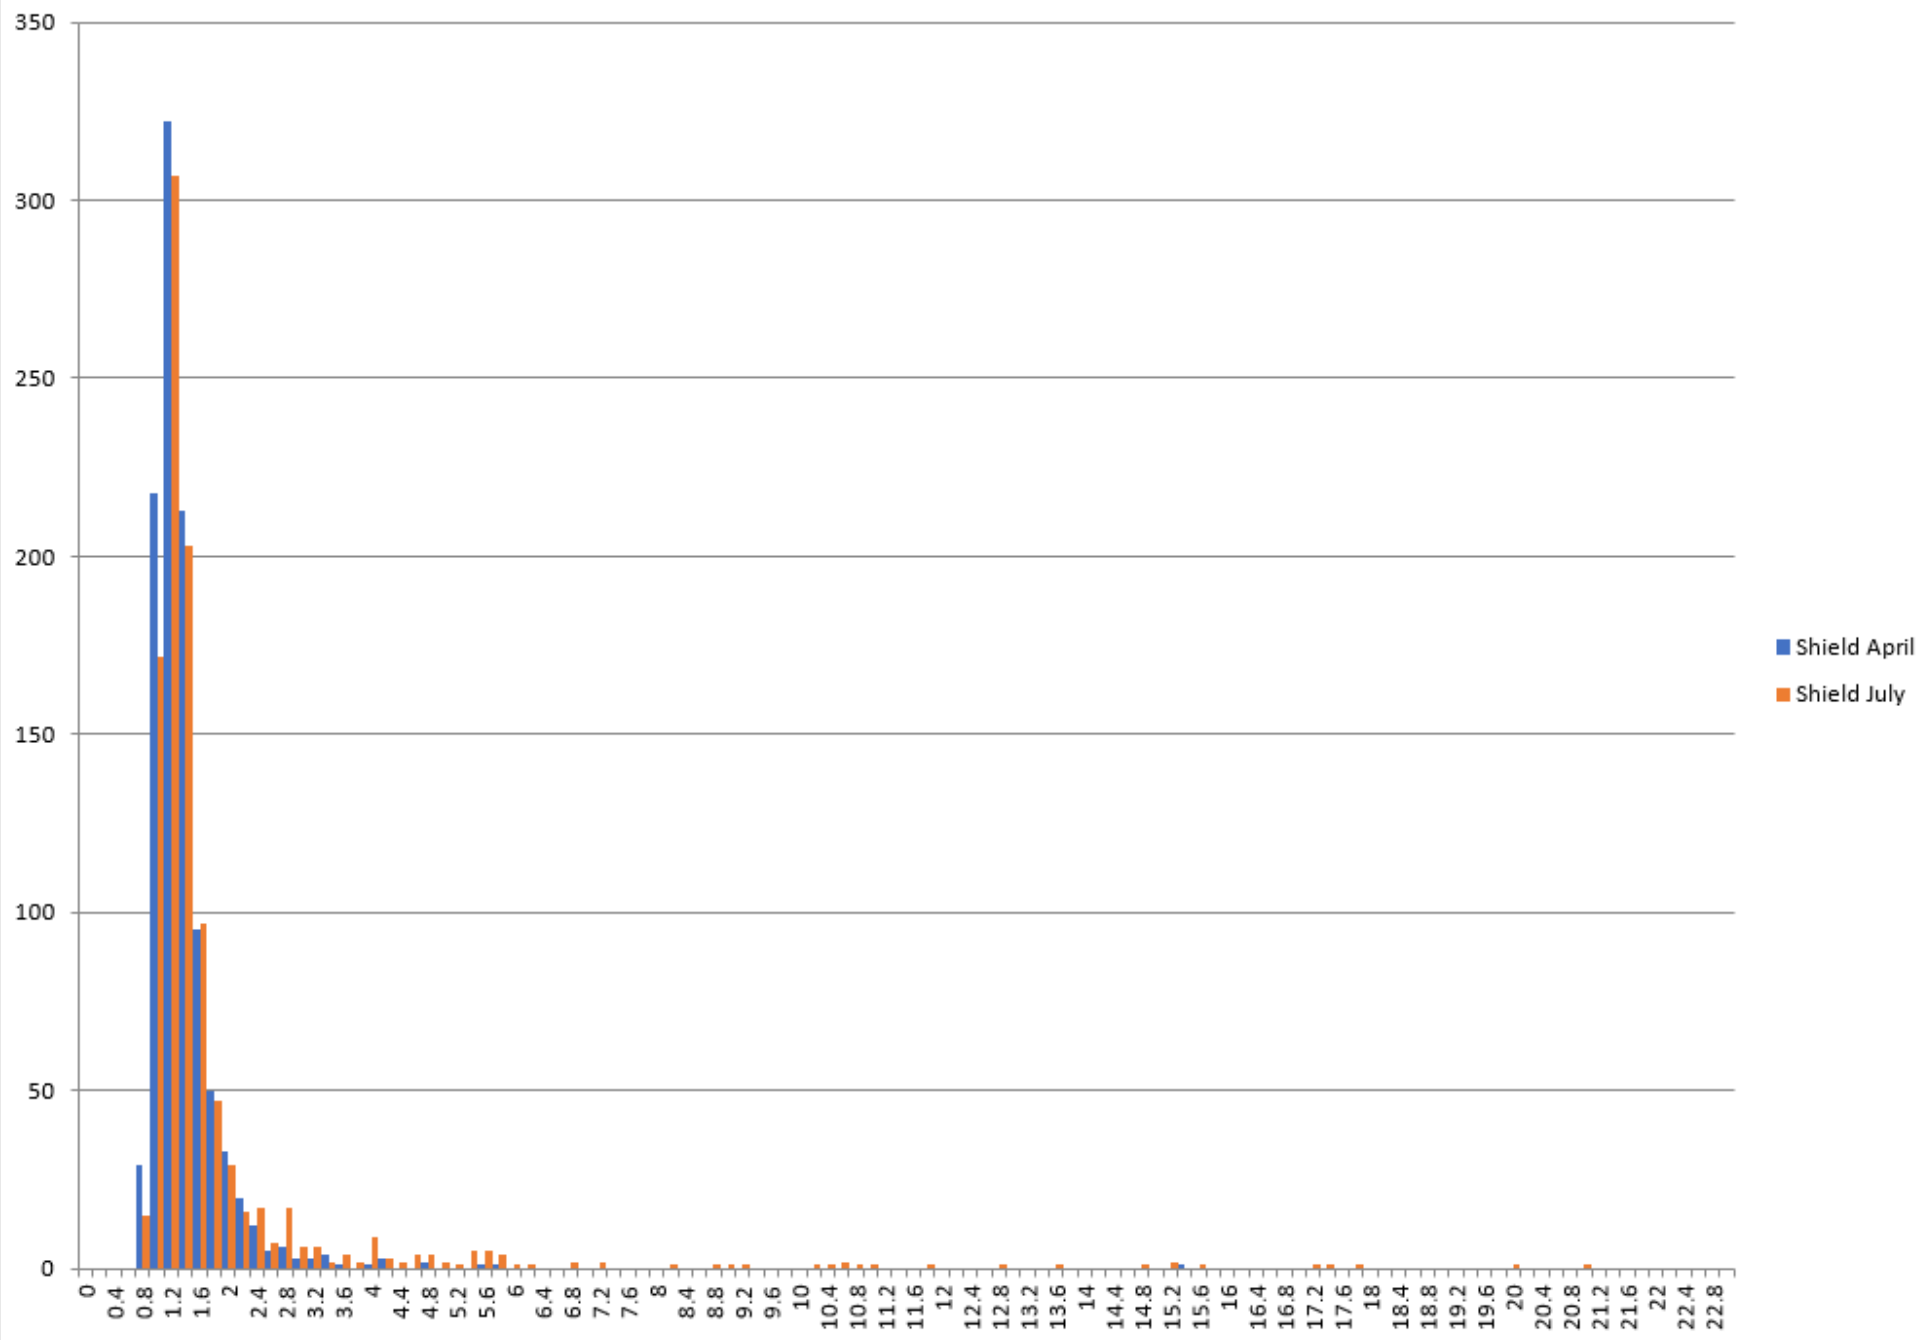

# Mean (Pedestal) Distribution All Channels

### MeanRMS (Noise) Distribution All Channels

### Delta-Gain (%) Distribution All Channels

Global Average (ADC) by Event