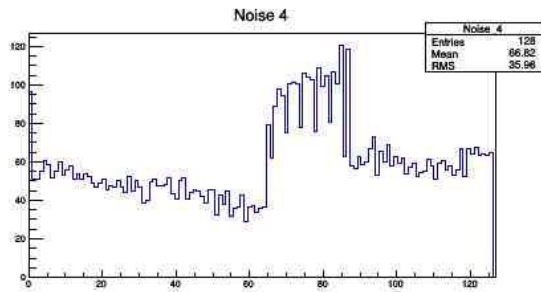

Pedestal std for APV_0, all 128 channels for one event

Run 174

Run 188

Run 193

Run 198

Run 203

Run 214

LUXE setup - Run 228

LUXE setup - Run 234

LUXE setup - Run 238

LUXE setup - Run 249

LUXE setup - Run 266

LUXE setup - Run 270

LUXE setup - Run 278

LUXE setup - Run 288