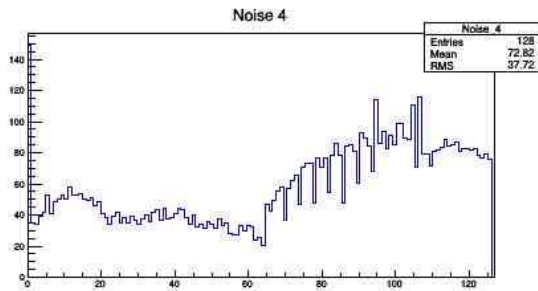

Pedestal std for APV_0, all 128 channels for one event

Run 174

Run 188

Run 193

Run 198

Run 203

Run 214

LUXE setup - Run 228

LUXE setup - Run 234

LUXE setup - Run 238

LUXE setup - Run 249

LUXE setup - Run 266

LUXE setup - Run 270

LUXE setup - Run 278

LUXE setup - Run 288