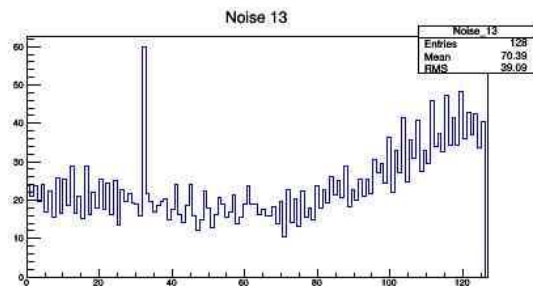

Pedestal std for APV_0, all 128 channels for one event

Run 174

Run 188

Run 193

Run 198

Run 203

Run 214

LUXE setup - Run 228

LUXE setup - Run 234

LUXE setup - Run 238

LUXE setup - Run 249

LUXE setup - Run 266

LUXE setup - Run 270

LUXE setup - Run 278

LUXE setup - Run 288