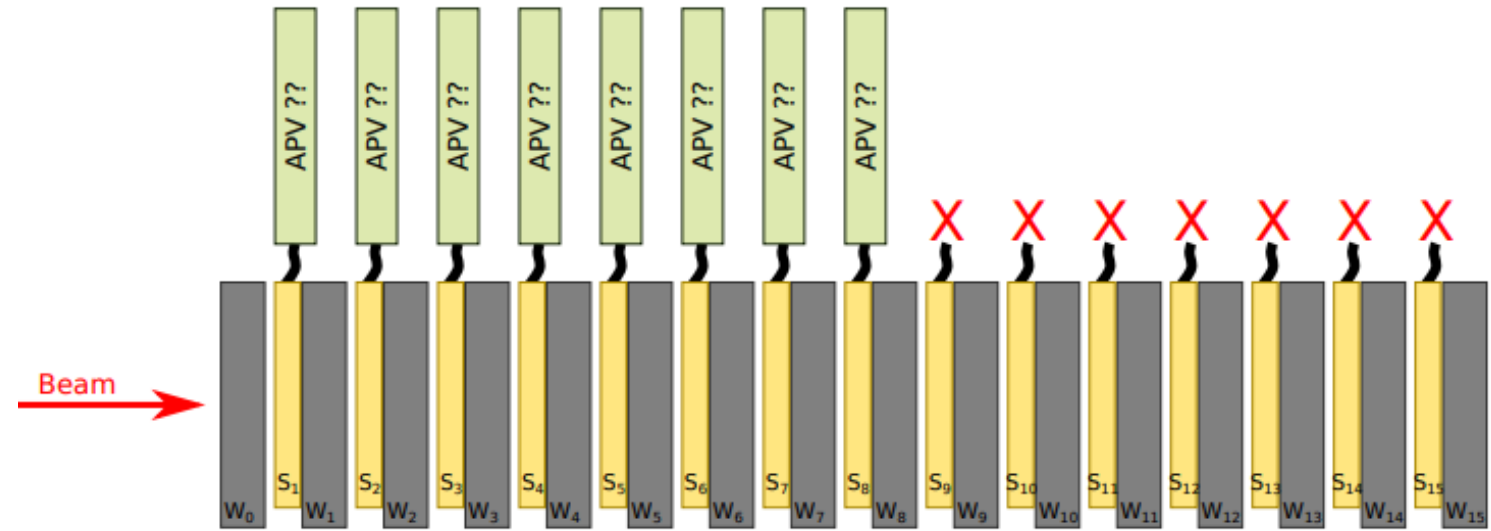

TB2020 – SRS noise analysis

VetaGhenescu*

**Institute of Space Science*

- Pedestal runs for different configurations

SRS run number	Configuration setup
174	A, w/ tungsten abs
188	A, w/ tungsten abs
193	A, w/ tungsten abs
198	A, w/ tungsten abs
203	A, w/ tungsten abs
214	A, w/ tungsten abs
228	LUXE - A, w/ tungsten abs
234	LUXE - A, w/ tungsten abs
238	LUXE - A, w/ tungsten abs
249	LUXE - A, w/ tungsten abs
266	LUXE - A, w/ tungsten abs
270	LUXE - A, w/ tungsten abs
278	LUXE - A, w/ tungsten abs
288	LUXE - A, w/ tungsten abs

Pedestal std for APV_0, all 128 channels for one event

Run 174

Run 188

Run 193

Run 198

Run 203

Run 214

LUXE setup - Run 228