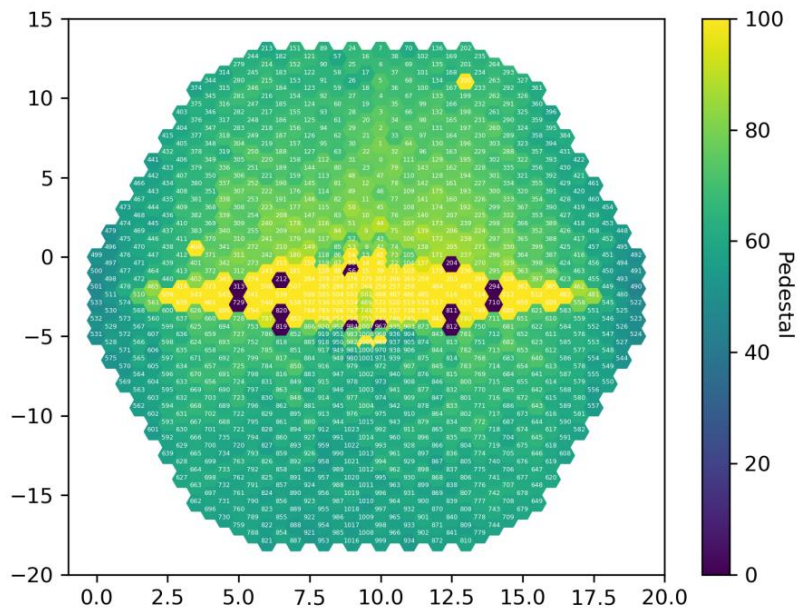

Pedestal (fC)

Gain

April

October
right after
baking

October
about 90
minutes
after baking

Gain Error

April

October
right after
baking