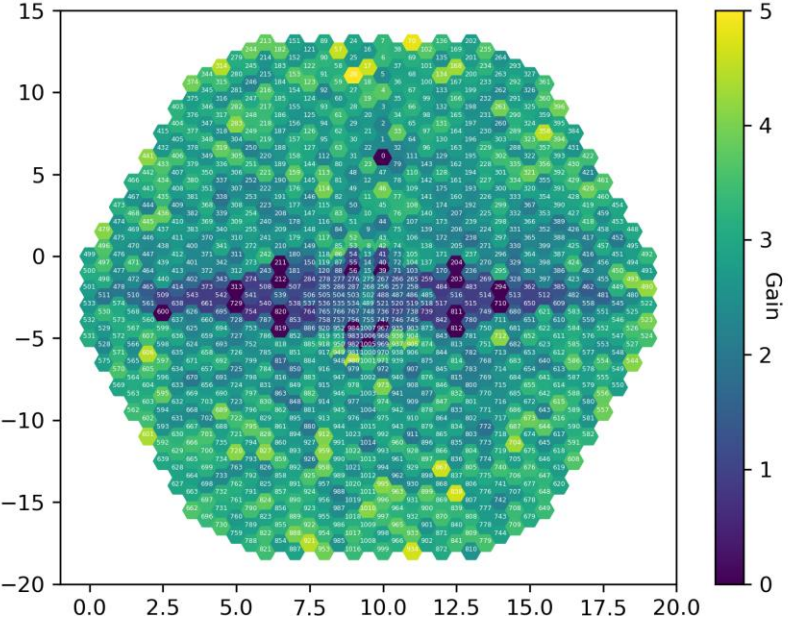

Pedestal (fC)

Gain

April

October
right after
baking

October
about 90
minutes
after baking

Gain Error

April

October
right after
baking