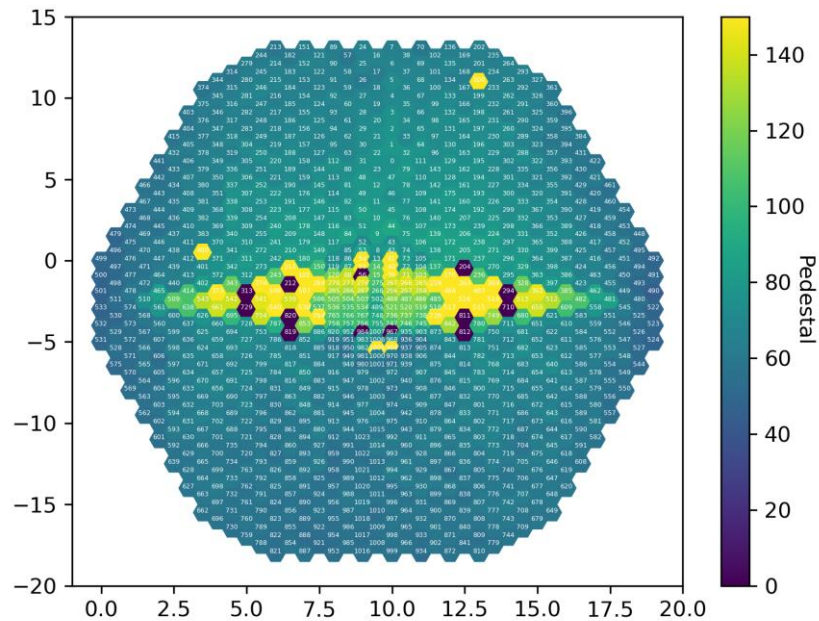

Pedestal (fC)

Gain

April

October
right after
baking

October
about 90
minutes
after baking

Gain Error

April

October
right after
baking