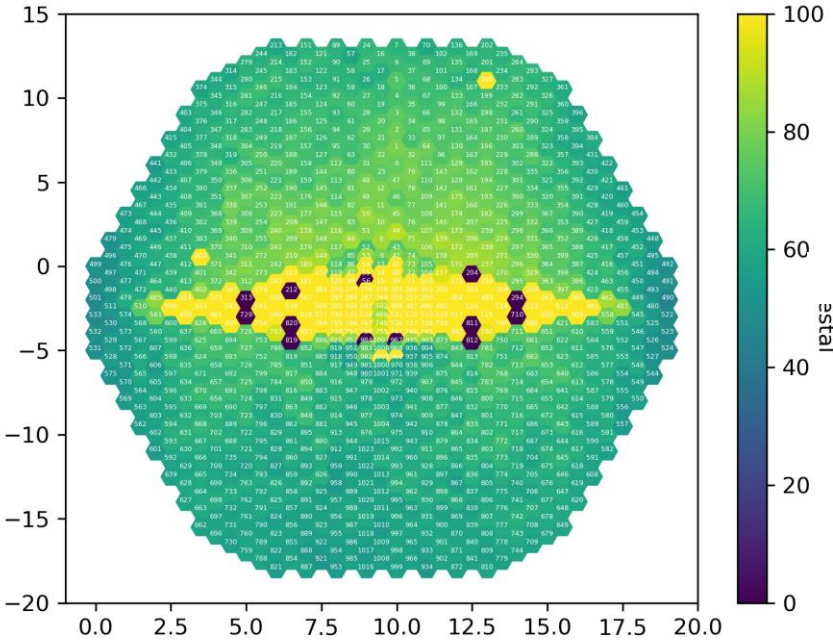

Pedestal (fC)

April