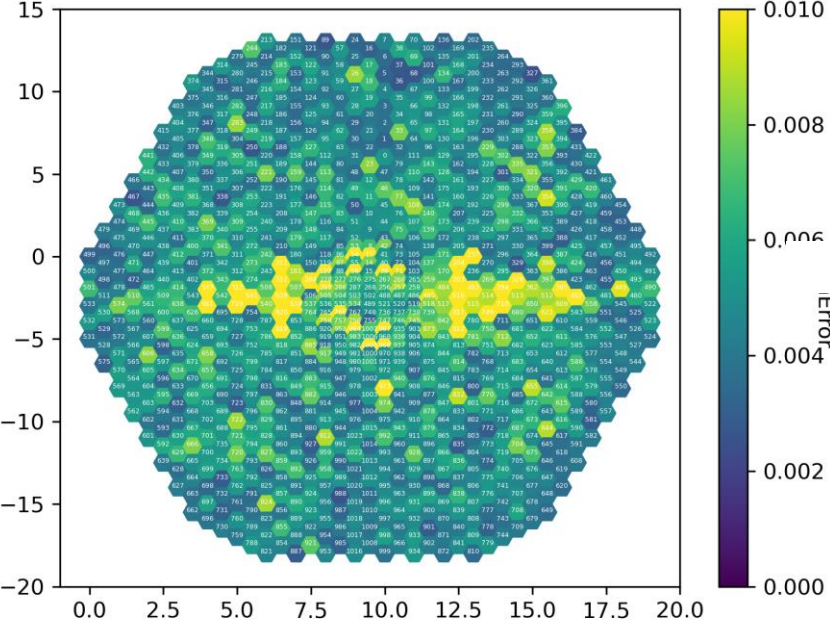

Pedestal (fC)

Gain

April

October
right after
baking

October
about 90
minutes
after baking

Gain Error

April

October
right after
baking