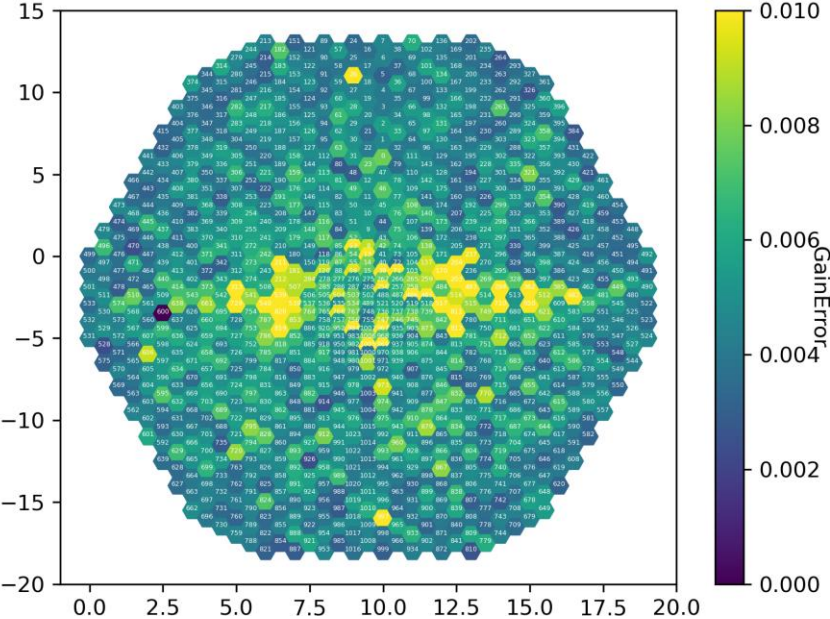

Pedestal (fC)

Gain

April

October
right after
baking

October
about 90
minutes
after baking

Gain Error

April

October
right after
baking