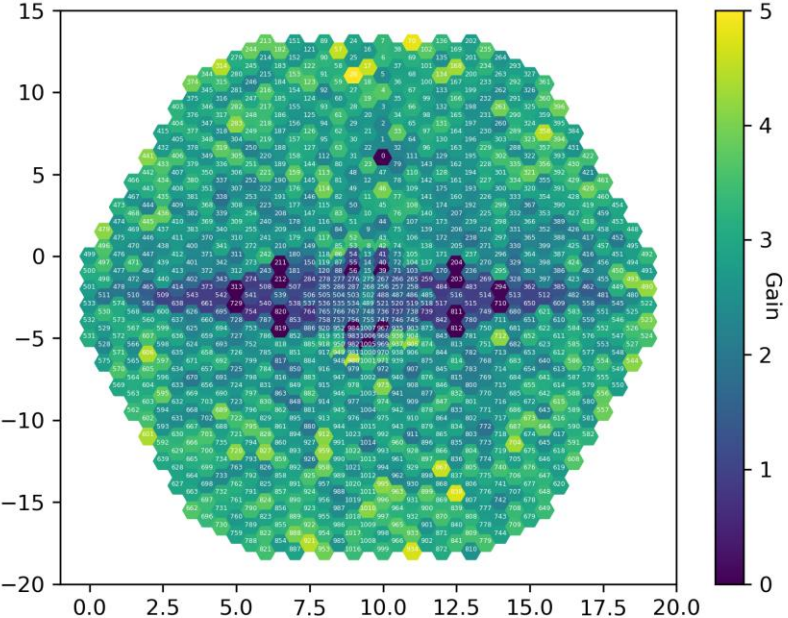

Pedestal (fC)

Gain

April

October
right after
baking

October
about 90
minutes
after baking

Gain Error

April

October
right after
baking