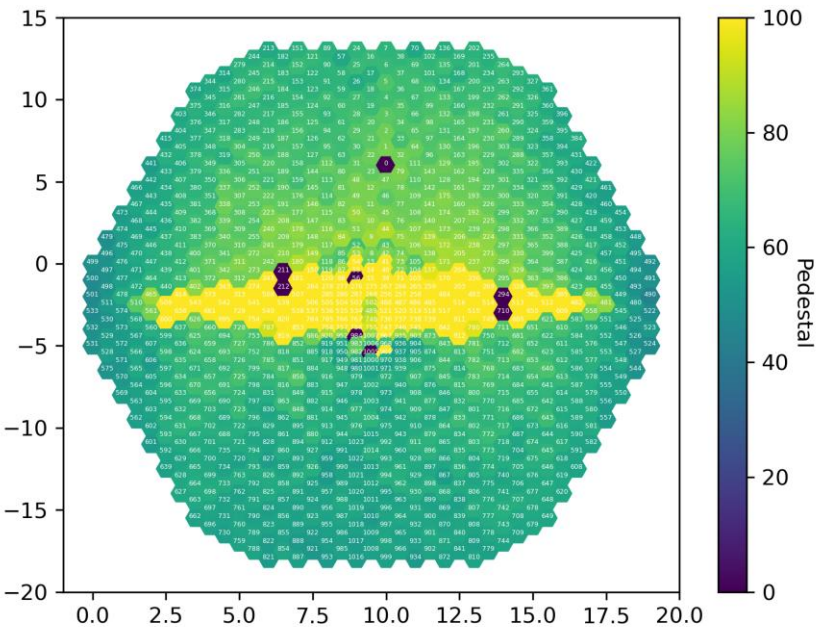

October
right after
baking