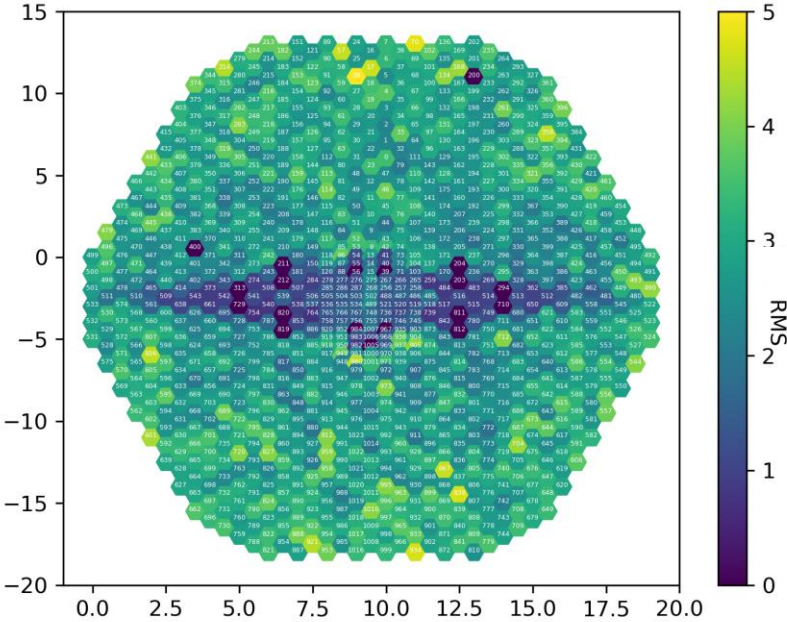

Pedestal (fC)

Gain

April

October
right after
baking

October
about 90
minutes
after baking

Gain Error

April

October
right after
baking