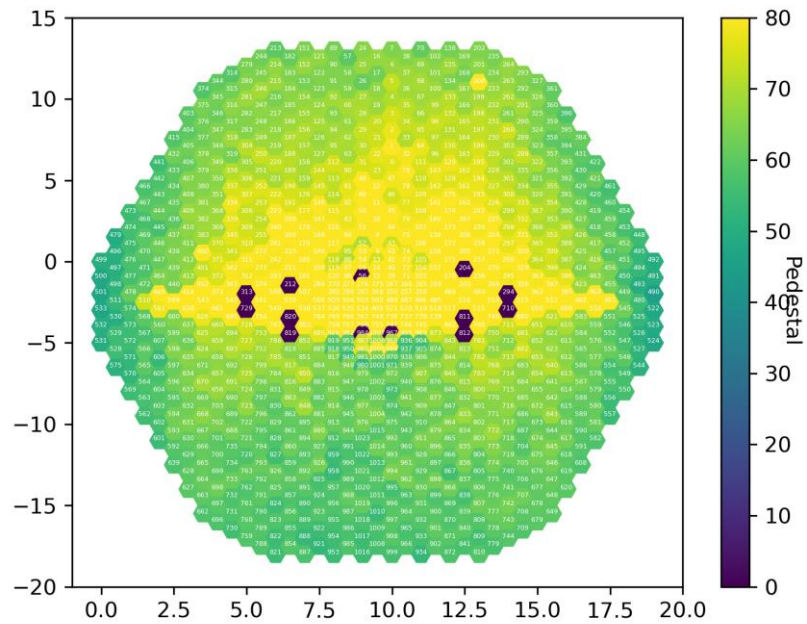

Pedestal (fC)

Gain

April

October
right after
baking

October
about 90
minutes
after baking

Gain Error

April

October
right after
baking